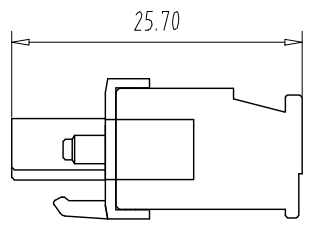

注: 本板为禁止转输、复制、编辑文件, 以及用其内容进行交流

NOTES1:

UL Standard

1. Use group	B	C	D
Rated Current	15A	-	10A
Rated Voltage	300V	-	300V

3. Torque value: M2.5, 3.54Lb.in
 4. Wire range: 28~12AWG
 IEC Standard

1. Pollution Degree	3	2	2
Overvoltage Category	III	III	II
Rate Impulse Voltage(KV)	/	4.0KV	/
Rate Voltage(V)	/	320V	/
Rate Current(A)	/	12A	/

2. Torque value: M2.5, 0.4Nm
 3. wire range: 1.0~2.5mm²
 NOTES2:

1. Housing: PA66 (UL94V-0)
 2. Cover: PA66 (UL94V-0)
 3. Cage: Brass (Ni Plated)
 4. Clamp: Copper alloy (Ni Plated)
 5. Screw: Steel (M2.5, Zn Plated)

- NOTES3:
1. Pitch: 5.08mm Poles: 02-24P
 2. Stripping length: 7-8mm
 3. Operating temperature: -40℃~+105℃
 4. RoHS Compliance

How to order

Pitch	Range	In	Nominal Dimension	Range			
mm			In mm				
Over	6	Over	10	Over	30	Over	150
TO	10	TO	24	TO	60	TO	100
6	10	24	30	60	100	150	
±0.15	±0.20	±0.30	±0.30	±0.50	±0.70	±1.00	±1.30

ITEM	NAME OF PART	NO. OF PART	Q'TY	MATERIAL	NOTE
DWG	CHK	DATE	UNITS	MM	SHEET/OF
APP	DATE	SCALE	1:1	A4	1/1
NAME					
MX2EDGKBM-5.08-XXP					

DATE: 22.09.14

SCALE: 1:1

NAME: MX2EDGKBM-5.08-XXP

DATE: 22.09.14