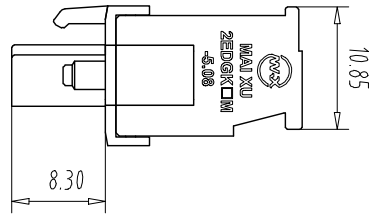

注: 本板为禁止转输、复制、编辑文件, 以及用其内容进行交流

NOTES1:

UL Standard

1. Use group	B	C	D
Rated Current	15A	-	10A
Rated Voltage	300V	-	300V

3. Torque value: M2.5, 3.54Lb.in
 4. Wire range: 28~12AWG
 IEC Standard

1. Pollution Degree	3	2	2
Overvoltage Category	III	III	II
Rate Impulse Voltage(KV)	/	4.0KV	/
Rate Voltage(V)	/	320V	/
Rate Current(A)	/	12A	/

2. Torque value: M2.5, 0.4Nm
 3. wire range: 1.0~2.5mm²
 NOTES2:

1. Housing: PA66 (UL94V-0)
 2. Cover: PA66 (UL94V-0)
 3. Cage: Brass (Ni Plated)
 4. Clamp: Copper alloy (Ni Plated)
 5. Screw: Steel (M2.5, Zn Plated)

- NOTES3:
1. Pitch: 5.08mm Poles: 02-24P
 2. Stripping length: 7-8mm
 3. Operating temperature: -40℃~+105℃
 4. RoHS Compliance

How to order

Pitch	Range	In	Nominal Dimension	Range			
mm			In mm				
Over	6	Over	10	Over	30	Over	150
TO	10	TO	24	TO	60	TO	100
6	10	24	30	60	100	150	
±0.15	±0.20	±0.30	±0.30	±0.50	±0.70	±1.00	±1.30

ITEM	NAME OF PART	NO. OF PART	Q'TY	MATERIAL	NOTE
DWG	CHK	DATE	UNITS	MM	SHEET/OF
APP	DATE	SCALE	1:1	A4	1/1
NAME					
MX2EDGKBM-5.08-XXP					

DATE: 22.09.14

SCALE: 1:1

NAME: MX2EDGKBM-5.08-XXP

DATE: 22.09.14