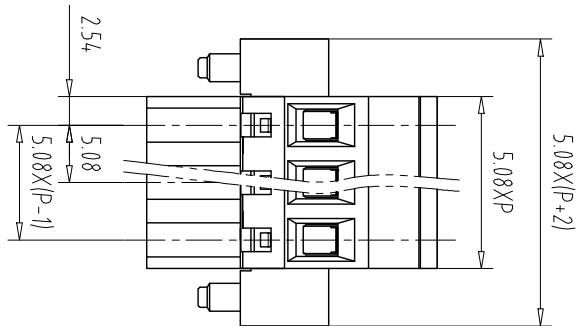

注: 本板为禁止转输、复制、编辑文件, 以及用其内容进行交流

NOTES1:

UL Standard

1. Use group	B	C	D
Rated Current	15A	-	10A
Rated Voltage	300V	-	300V

3. Torque value: M2.5, 3.54Lb.in
 4. Wire range: 28~12AWG
 IEC Standard

1. Pollution Degree	3	2	2
Overvoltage Category	III	III	II
Rate Impulse Voltage(KV)	/	4.0KV	/
Rate Voltage(V)	/	320V	/
Rate Current(A)	/	12A	/

2. Torque value: M2.5, 0.4Nm
 3. wire range: 1.0~2.5mm²
 NOTES2:

1. Housing: PA66 (UL94V-0)
 2. Cover: PA66 (UL94V-0)
 3. Cage: Brass (Ni Plated)
 4. Clamp: Copper alloy (Ni Plated)
 5. Screw: Steel (M2.5, Zn Plated)

- NOTES3:
1. Pitch: 5.08mm Poles: 02-24P
 2. Stripping length: 7-8mm
 3. Operating temperature: -40℃~+105℃
 4. RoHS Compliance

How to order

Pitch	Range	In	Nominal Dimension	Range			
mm			In mm				
Over	6	Over	10	Over	30	Over	150
TO	10	TO	24	TO	60	TO	100
6	10	24	30	60	100	150	
±0.15	±0.20	±0.30	±0.30	±0.50	±0.70	±1.00	±1.30

ITEM	NAME OF PART	NO. OF PART	Q'TY	MATERIAL	NOTE
DWG	CHK	DATE	UNITS	MM	SHEET/OF
APP	DATE	SCALE	1:1	A4	1/1
NAME					
MX2EDGKBM-5.08-XXP					

DATE: 22.09.14

SCALE: 1:1

NAME: MX2EDGKBM-5.08-XXP

DATE: 22.09.14