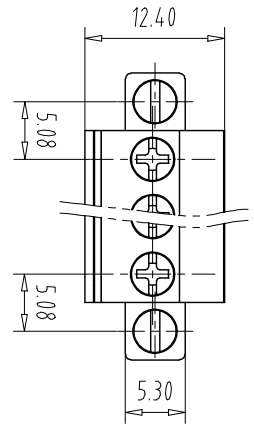

注: 本板为禁止转输、复制、编辑文件, 以及用其内容进行交流

NOTES1:

UL Standard

1. Use group	B	C	D
Rated Current	15A	-	10A
Rated Voltage	300V	-	300V

3. Torque value: M2.5, 3.54Lb.in
 4. Wire range: 28~12AWG
 IEC Standard

1. Pollution Degree	3	2	2
Overvoltage Category	III	III	II
Rate Impulse Voltage(KV)	/	4.0KV	/
Rate Voltage(V)	/	320V	/
Rate Current(A)	/	12A	/

2. Torque value: M2.5, 0.4Nm
 3. wire range: 1.0~2.5mm²
 NOTES2:

1. Housing: PA66 (UL94V-0)
 2. Cover: PA66 (UL94V-0)
 3. Cage: Brass (Ni Plated)
 4. Clamp: Copper alloy (Ni Plated)
 5. Screw: Steel (M2.5, Zn Plated)

- NOTES3:
1. Pitch: 5.08mm Poles: 02-24P
 2. Stripping length: 7-8mm
 3. Operating temperature: -40℃~+105℃
 4. RoHS Compliance

How to order

Pitch	Range	In	Nominal Dimension	Range			
mm			In mm				
Over	6	Over	10	Over	30	Over	150
TO	10	TO	24	TO	60	TO	100
6	10	24	30	60	100	150	
±0.15	±0.20	±0.30	±0.30	±0.50	±0.70	±1.00	±1.30

ITEM	NAME OF PART	NO. OF PART	Q'TY	MATERIAL	NOTE
DWG	CHK	DATE	UNITS	MM	SHEET/OF
APP	DATE	SCALE	1:1	A4	1/1
NAME					
MX2EDGKBM-5.08-XXP					

DATE: 22.09.14

SCALE: 1:1

NAME: MX2EDGKBM-5.08-XXP

DATE: 22.09.14