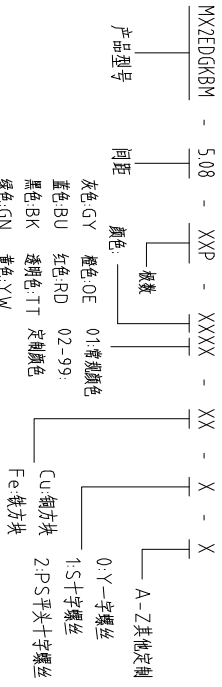

注: 本板为禁止转输、复制、编辑文件, 以及用其内容进行交流

NOTES1:

UL Standard

1. Use group	B	C	D
Rated Current	15A	-	10A
Rated Voltage	300V	-	300V

3. Torque value: M2.5, 3.54Lb.in
 4. Wire range: 28~12AWG
 IEC Standard

1. Pollution Degree	3	2	2
Overvoltage Category	III	III	II
Rate Impulse Voltage(KV)	/	4.0KV	/
Rate Voltage(V)	/	320V	/
Rate Current(A)	/	12A	/

2. Torque value: M2.5, 0.4Nm
 3. wire range: 1.0~2.5mm²
 NOTES2:

1. Housing: PA66 (UL94V-0)
 2. Cover: PA66 (UL94V-0)
 3. Cage: Brass (Ni Plated)
 4. Clamp: Copper alloy (Ni Plated)
 5. Screw: Steel (M2.5, Zn Plated)

- NOTES3:
1. Pitch: 5.08mm Poles: 02-24P
 2. Stripping length: 7-8mm
 3. Operating temperature: -40℃~+105℃
 4. RoHS Compliance

How to order

Pitch	Range	In	Nominal Dimension	Range			
mm			In mm				
Over	6	Over	10	Over	30	Over	150
TO	10	TO	24	TO	60	TO	100
6	10	24	30	60	100	150	
±0.15	±0.20	±0.30	±0.30	±0.50	±0.70	±1.00	±1.30

ITEM	NAME OF PART	NO. OF PART	Q'TY	MATERIAL	NOTE
DWG	CHK	DATE	UNITS	MM	SHEET/OF
APP	DATE	SCALE	1:1	A4	1/1
NAME					
MX2EDGKBM-5.08-XXP					

DATE: 22.09.14

SCALE: 1:1

NAME: MX2EDGKBM-5.08-XXP

DATE: 22.09.14