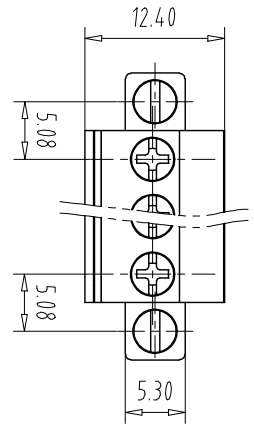

注: 本板为禁止运输、复制、编辑文件, 以及用其内容进行交流

Use group	B	C	D
Rated Current	15A	-	10A
Rated Voltage	300V	-	300V

- NOTES1:
UL Standard
1. Use group: B, C, D
 2. Rated Current: 15A, 10A
 3. Rated Voltage: 300V, 300V
 3. Torque value: M2.5, 3.54Lb.in
 4. Wire range: 28~12AWG

IEC Standard

Pollution Degree	3	2	2
Overvoltage Category	III	III	II
Rate Impulse Voltage(KV)	/	4.0KV	/
Rate Voltage(V)	/	320V	/
Rate Current(A)	/	12A	/

2. Torque value: M2.5, 0.4Nm
3. wire range: 10~2.5mm²

- NOTES2:
- 1.Housing: PA66 (UL94V-0)
 - 2.Cover: PA66 (UL94V-0)
 - 3.Cage: Brass (Ni Plated)
 - 4.Clamp: Copper alloy (Ni Plated)
 - 5.Screw: Steel (M2.5,Zn Plated)

- NOTES3:
- 1.Pitch: 5.08mm Poles: 02-24P
 - 2.Stripping length: 7-8mm
 - 3.Operating temperature: -40℃~+105℃
 - 4.RoHS Compliance

How to order

Pitch	Range	In	Nominal Dimension	Range		
mm	Over	In mm	Over	Over	Over	Over
	6	10	30	60	100	150
	TO	TO	TO	TO	TO	TO
	6	10	24	30	60	100
	±0.15	±0.20	±0.30	±0.30	±0.50	±0.70
						±1.00
						±1.30
						±2°