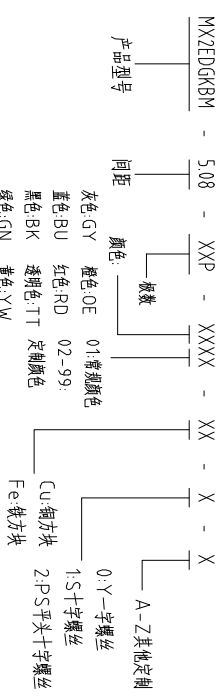

注: 本板为禁止运输、复制、编辑文件, 以及用其内容进行交流

Use group	B	C	D
Rated Current	15A	-	10A
Rated Voltage	300V	-	300V

- NOTES1:
UL Standard
1. Use group: B, C, D
 2. Rated Current: 15A, 10A
 3. Rated Voltage: 300V, 300V
 3. Torque value: M2.5, 3.54Lb.in
 4. Wire range: 28~12AWG

IEC Standard

Pollution Degree	3	2	2
Overvoltage Category	III	III	II
Rate Impulse Voltage(KV)	/	4.0KV	/
Rate Voltage(V)	/	320V	/
Rate Current(A)	/	12A	/

2. Torque value: M2.5, 0.4Nm
3. wire range: 10~2.5mm²

- NOTES2:
- 1.Housing: PA66 (UL94V-0)
 - 2.Cover: PA66 (UL94V-0)
 - 3.Cage: Brass (Ni Plated)
 - 4.Clamp: Copper alloy (Ni Plated)
 - 5.Screw: Steel (M2.5,Zn Plated)

- NOTES3:
- 1.Pitch: 5.08mm Poles: 02-24P
 - 2.Stripping length: 7-8mm
 - 3.Operating temperature: -40℃~+105℃
 - 4.RoHS Compliance

How to order

Pitch	Range	In	Nominal Dimension	Range		
mm	Over	In mm	Over	Over	Over	Over
	6	10	30	60	100	150
	TO	TO	TO	TO	TO	TO
	6	10	24	30	60	100
	±0.15	±0.20	±0.30	±0.30	±0.50	±0.70
						±1.00
						±1.30
						±2°