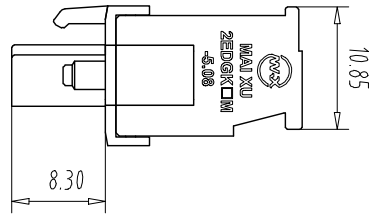

注: 本板为禁止运输、复制、编辑文件, 以及用其内容进行交流

Use group	B	C	D
Rated Current	15A	-	10A
Rated Voltage	300V	-	300V

- NOTES1:
UL Standard
1. Use group: B, C, D
 2. Rated Current: 15A, 10A
 3. Rated Voltage: 300V, 300V
 3. Torque value: M2.5, 3.54Lb.in
 4. Wire range: 28~12AWG

IEC Standard

Pollution Degree	3	2	2
Overvoltage Category	III	III	II
Rate Impulse Voltage(KV)	/	4.0KV	/
Rate Voltage(V)	/	320V	/
Rate Current(A)	/	12A	/

2. Torque value: M2.5, 0.4Nm
3. wire range: 10~2.5mm²

- NOTES2:
- 1.Housing: PA66 (UL94V-0)
 - 2.Cover: PA66 (UL94V-0)
 - 3.Cage: Brass (Ni Plated)
 - 4.Clamp: Copper alloy (Ni Plated)
 - 5.Screw: Steel (M2.5,Zn Plated)

- NOTES3:
- 1.Pitch: 5.08mm Poles: 02-24P
 - 2.Stripping length: 7-8mm
 - 3.Operating temperature: -40℃~+105℃
 - 4.RoHS Compliance

How to order

Pitch	Range	In	Nominal Dimension	Range		
mm	Over	In mm	Over	Over	Over	Over
	6	10	30	60	100	150
	TO	TO	TO	TO	TO	TO
	6	10	24	30	60	100
	±0.15	±0.20	±0.30	±0.30	±0.50	±0.70
						±1.00
						±1.30
						±2°