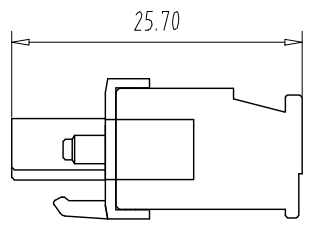

注: 本板为禁止运输、复制、编辑文件, 以及用其内容进行交流

Use group	B	C	D
Rated Current	15A	-	10A
Rated Voltage	300V	-	300V

- NOTES1:
UL Standard
1. Use group: B, C, D
 2. Rated Current: 15A, 10A
 3. Rated Voltage: 300V, 300V
 3. Torque value: M2.5, 3.54Lb.in
 4. Wire range: 28~12AWG

- NOTES2:
- 1.Housing: PA66 (UL94V-0)
 - 2.Cover: PA66 (UL94V-0)
 - 3.Cage: Brass (Ni Plated)
 - 4.Clamp: Copper alloy (Ni Plated)
 - 5.Screw: Steel (M2.5,Zn Plated)

- NOTES3:
- 1.Pitch: 5.08mm Poles: 02-24P
 - 2.Stripping length: 7-8mm
 - 3.Operating temperature: -40℃~+105℃
 - 4.RoHS Compliance

How to order

Pitch	Range	In	Nominal Dimension	Range		
mm	Over	In mm	Over	Over	Over	Over
	6	10	30	60	100	150
	TO	TO	TO	TO	TO	TO
	6	10	24	30	60	100
	±0.15	±0.20	±0.30	±0.30	±0.50	±0.70
						±1.00
						±1.30
						±2°