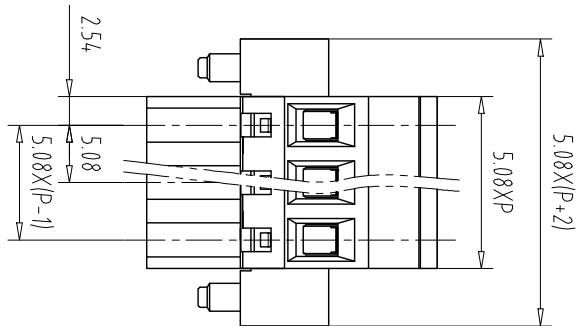

注: 本板为禁止运输、复制、编辑文件, 以及用其内容进行交流

Use group	B	C	D
Rated Current	15A	-	10A
Rated Voltage	300V	-	300V

- NOTES1:
UL Standard
1. Use group: B, C, D
 2. Rated Current: 15A, 10A
 3. Rated Voltage: 300V, 300V
 3. Torque value: M2.5, 3.54Lb.in
 4. Wire range: 28~12AWG

- NOTES2:
- 1.Housing: PA66 (UL94V-0)
 - 2.Cover: PA66 (UL94V-0)
 - 3.Cage: Brass (Ni Plated)
 - 4.Clamp: Copper alloy (Ni Plated)
 - 5.Screw: Steel (M2.5,Zn Plated)

- NOTES3:
- 1.Pitch: 5.08mm Poles: 02-24P
 - 2.Stripping length: 7-8mm
 - 3.Operating temperature: -40℃~+105℃
 - 4.RoHS Compliance

How to order

Pitch	Range	In	Nominal Dimension	Range		
mm	Over	In mm	Over	Over	Over	Over
	6	10	30	60	100	150
	TO	TO	TO	TO	TO	TO
	6	10	24	30	60	100
	±0.15	±0.20	±0.30	±0.30	±0.50	±0.70
						±1.00
						±1.30
						±2°