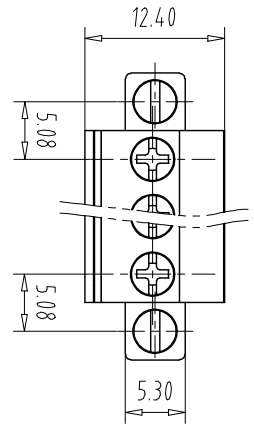

注: 本板为禁止转输、复制、编辑文件, 以及用其内容进行交流

Use group	B	C	D
Rated Current	15A	-	10A
Rated Voltage	300V	-	300V

- NOTES1:
UL Standard
1. Use group B C D
 2. Rated Current 15A - 10A
 3. Rated Voltage 300V - 300V
 3. Torque value: M2.5, 3.54Lb.in
 4. Wire range: 28~12AWG

IEC Standard

1. Pollution Degree	3	2	2
Overvoltage Category	III	III	II
Rate Impulse Voltage(KV)	/	4.0KV	/
Rate Voltage(V)	/	320V	/
Rate Current(A)	/	12A	/

2. Torque value: M2.5, 0.4Nm
3. wire range: 10~2.5mm²

- NOTES2:
- 1.Housing: PA66 (UL94V-0)
 - 2.Cover: PA66 (UL94V-0)
 - 3.Cage: Brass (Ni Plated)
 - 4.Clamp: Copper alloy (Ni Plated)
 - 5.Screw: Steel (M2.5,Zn Plated)

- NOTES3:
- 1.Pitch: 5.08mm Poles: 02-24P
 - 2.Stripping length: 7-8mm
 - 3.Operating temperature: -40℃~+105℃
 - 4.RoHS Compliance

How to order

Pitch	Range	In mm	Nominal Dimension	Range		
Over	Over	Over	Over	Over	Over	Over
6	10	10	30	60	100	150
TO	TO	TO	TO	TO	TO	TO
6	10	24	30	60	100	150
±0.15	±0.20	±0.30	±0.30	±0.50	±0.70	±1.00
					±1.30	±2°