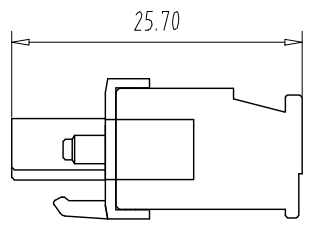

注: 本板为禁止转输、复制、编辑文件, 以及用其内容进行交流

Use group	B	C	D
Rated Current	15A	-	10A
Rated Voltage	300V	-	300V

- NOTES1:
UL Standard
1. Use group B C D
 2. Rated Current 15A - 10A
 3. Rated Voltage 300V - 300V
 3. Torque value: M2.5, 3.54Lb.in
 4. Wire range: 28~12AWG

- NOTES2:
- 1.Housing: PA66 (UL94V-0)
 - 2.Cover: PA66 (UL94V-0)
 - 3.Cage: Brass (Ni Plated)
 - 4.Clamp: Copper alloy (Ni Plated)
 - 5.Screw: Steel (M2.5,Zn Plated)

- NOTES3:
- 1.Pitch: 5.08mm Poles: 02-24P
 - 2.Stripping length: 7-8mm
 - 3.Operating temperature: -40℃~+105℃
 - 4.RoHS Compliance

How to order

Pitch	Range	In mm	Nominal Dimension	Range		
Over	Over	Over	Over	Over	Over	Over
6	10	10	30	60	100	150
TO	TO	TO	TO	TO	TO	TO
6	10	24	30	60	100	150
±0.15	±0.20	±0.30	±0.30	±0.50	±0.70	±1.00
					±1.30	±2°