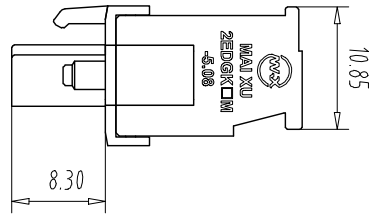

注: 本板为禁止转输、复制、编辑文件, 以及用其内容进行交流

Use group	B	C	D
Rated Current	15A	-	10A
Rated Voltage	300V	-	300V

- NOTES1:
UL Standard
1. Use group B C D
 2. Rated Current 15A - 10A
 3. Rated Voltage 300V - 300V
 3. Torque value: M2.5, 3.54Lb.in
 4. Wire range: 28~12AWG

IEC Standard

1. Pollution Degree	3	2	2
Overvoltage Category	III	III	II
Rate Impulse Voltage(KV)	/	4.0KV	/
Rate Voltage(V)	/	320V	/
Rate Current(A)	/	12A	/

2. Torque value: M2.5, 0.4Nm
3. wire range: 10~2.5mm²

- NOTES2:
- 1.Housing: PA66 (UL94V-0)
 - 2.Cover: PA66 (UL94V-0)
 - 3.Cage: Brass (Ni Plated)
 - 4.Clamp: Copper alloy (Ni Plated)
 - 5.Screw: Steel (M2.5,Zn Plated)

- NOTES3:
- 1.Pitch: 5.08mm Poles: 02-24P
 - 2.Stripping length: 7-8mm
 - 3.Operating temperature: -40℃~+105℃
 - 4.RoHS Compliance

How to order

Pitch	Range	In mm	Nominal Dimension	Range		
Over	Over	Over	Over	Over	Over	Over
6	10	10	30	60	100	150
TO	TO	TO	TO	TO	TO	TO
6	10	24	30	60	100	150
±0.15	±0.20	±0.30	±0.30	±0.50	±0.70	±1.00
					±1.30	±2°