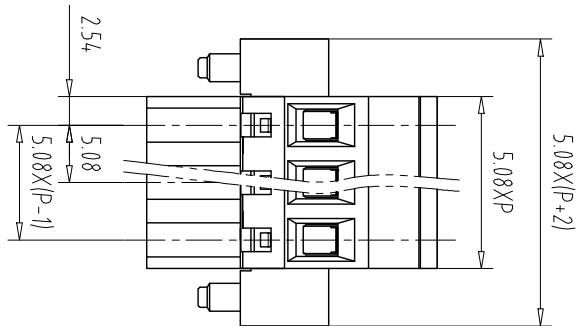

注: 本板为禁止转输、复制、编辑文件, 以及用其内容进行交流

Use group	B	C	D
Rated Current	15A	-	10A
Rated Voltage	300V	-	300V

- NOTES1:
UL Standard
1. Use group B C D
 2. Rated Current 15A - 10A
 3. Rated Voltage 300V - 300V
 3. Torque value: M2.5, 3.54Lb.in
 4. Wire range: 28~12AWG

- NOTES2:
- 1.Housing: PA66 (UL94V-0)
 - 2.Cover: PA66 (UL94V-0)
 - 3.Cage: Brass (Ni Plated)
 - 4.Clamp: Copper alloy (Ni Plated)
 - 5.Screw: Steel (M2.5,Zn Plated)

- NOTES3:
- 1.Pitch: 5.08mm Poles: 02-24P
 - 2.Stripping length: 7-8mm
 - 3.Operating temperature: -40℃~+105℃
 - 4.RoHS Compliance

How to order

Pitch	Range	In mm	Nominal Dimension	Range		
Over	Over	Over	Over	Over	Over	Over
6	10	10	30	60	100	150
TO	TO	TO	TO	TO	TO	TO
6	10	24	30	60	100	150
±0.15	±0.20	±0.30	±0.30	±0.50	±0.70	±1.00
					±1.30	±2°