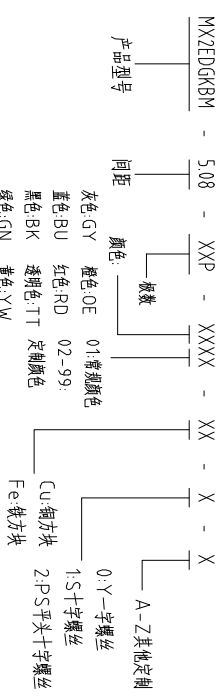

注: 本板为禁止转输、复制、编辑文件, 以及用其内容进行交流

Use group	B	C	D
Rated Current	15A	-	10A
Rated Voltage	300V	-	300V

- NOTES1:
UL Standard
1. Use group B C D
 2. Rated Current 15A - 10A
 3. Rated Voltage 300V - 300V
 3. Torque value: M2.5, 3.54Lb.in
 4. Wire range: 28~12AWG

IEC Standard

1. Pollution Degree	3	2	2
Overvoltage Category	III	III	II
Rate Impulse Voltage(KV)	/	4.0KV	/
Rate Voltage(V)	/	320V	/
Rate Current(A)	/	12A	/

2. Torque value: M2.5, 0.4Nm
3. wire range: 10~2.5mm²

- NOTES2:
- 1.Housing: PA66 (UL94V-0)
 - 2.Cover: PA66 (UL94V-0)
 - 3.Cage: Brass (Ni Plated)
 - 4.Clamp: Copper alloy (Ni Plated)
 - 5.Screw: Steel (M2.5,Zn Plated)

- NOTES3:
- 1.Pitch: 5.08mm Poles: 02-24P
 - 2.Stripping length: 7-8mm
 - 3.Operating temperature: -40℃~+105℃
 - 4.RoHS Compliance

How to order

Pitch	Range	In mm	Nominal Dimension	Range		
Over	Over	Over	Over	Over	Over	Over
6	10	10	30	60	100	150
TO	TO	TO	TO	TO	TO	TO
6	10	24	30	60	100	150
±0.15	±0.20	±0.30	±0.30	±0.50	±0.70	±1.00
					±1.30	±2°