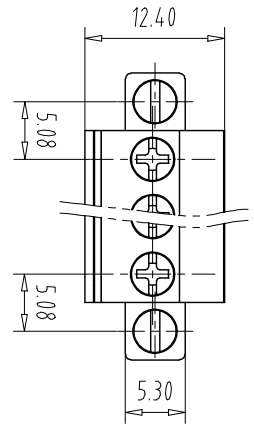

注：本板为禁止运输、复制、编辑文件，以及用其内容进行交流

NOTES1:

UL Standard

1. Use group	B	C	D
Rated Current	15A	-	10A
Rated Voltage	300V	-	300V

3. Torque value: M2.5, 3.54Lb.in
 4. Wire range: 28~12AWG
 IEC Standard

1. Pollution Degree	3	2	2
Overvoltage Category	III	III	II
Rate Impulse Voltage(KV)	/	4.0KV	/
Rate Voltage(V)	/	320V	/
Rate Current(A)	/	12A	/

2. Torque value: M2.5, 0.4Nm
 3. wire range: 10~2.5mm²
 NOTES2:

1. Housing: PA66 (UL94V-0)
 2. Cover: PA66 (UL94V-0)
 3. Cage: Brass (Ni Plated)
 4. Clamp: Copper alloy (Ni Plated)
 5. Screw: Steel (M2.5, Zn Plated)

- NOTES3:
1. Pitch: 5.08mm Poles: 02-24P
 2. Stripping length: 7-8mm
 3. Operating temperature: -40℃~+105℃
 4. RoHS Compliance

How to order

Pitch	Range	In	Nominal Dimension	Range								
mm			In mm									
Over	6	Over	10	Over	30	Over	60	Over	100	Over	150	
TO	10	TO	24	TO	30	TO	60	TO	100	TO	150	
±0.15	±0.20	±0.30	±0.30	±0.50	±0.70	±1.00	±1.30	±2°				

ITEM	NAME OF PART	NO. OF PART	Q'TY	MATERIAL	NOTE
DWG	CHK	DATE	SCALE	SHEET/OF	1/1
APP	DATE		1:1	A4	
CIXI MAIXU ELECTRONICS CO.,LTD			MX2EDGKBM-5.08-XXP		
MAIXU 慈溪市迈旭电子有限公司			DWGNO.		

X-ON Electronics

Largest Supplier of Electrical and Electronic Components