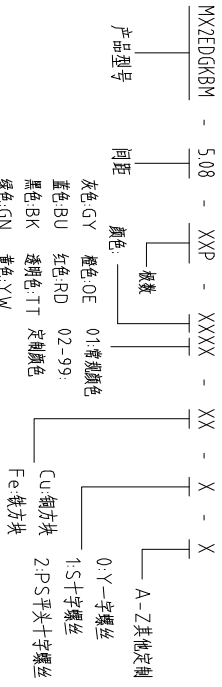

注：本板为禁止运输、复制、编辑文件，以及用其内容进行交流

NOTES1:

UL Standard

1. Use group	B	C	D
Rated Current	15A	-	10A
Rated Voltage	300V	-	300V

3. Torque value: M2.5, 3.54Lb.in
 4. Wire range: 28~12AWG
 IEC Standard

1. Pollution Degree	3	2	2
Overvoltage Category	III	III	II
Rate Impulse Voltage(KV)	/	4.0KV	/
Rate Voltage(V)	/	320V	/
Rate Current(A)	/	12A	/

2. Torque value: M2.5, 0.4Nm
 3. wire range: 10~2.5mm²
 NOTES2:

1. Housing: PA66 (UL94V-0)
 2. Cover: PA66 (UL94V-0)
 3. Cage: Brass (Ni Plated)
 4. Clamp: Copper alloy (Ni Plated)
 5. Screw: Steel (M2.5, Zn Plated)

- NOTES3:
1. Pitch: 5.08mm Poles: 02-24P
 2. Stripping length: 7-8mm
 3. Operating temperature: -40℃~+105℃
 4. RoHS Compliance

How to order

Pitch	Range	In	Nominal Dimension	Range								
mm			In mm									
Over	6	Over	10	Over	30	Over	60	Over	100	Over	150	
TO	10	TO	24	TO	30	TO	60	TO	100	TO	150	
±0.15	±0.20	±0.30	±0.30	±0.50	±0.70	±1.00	±1.30	±2°				

ITEM	NAME OF PART	NO. OF PART	Q'TY	MATERIAL	NOTE
DWG	CHK	DATE	SCALE	SHEET/OF	1/1
APP	DATE		1:1	A4	
CIXI MAIXU ELECTRONICS CO.,LTD			MX2EDGKBM-5.08-XXP		
MAIXU 慈溪市迈旭电子有限公司			DWGNO.		

X-ON Electronics

Largest Supplier of Electrical and Electronic Components