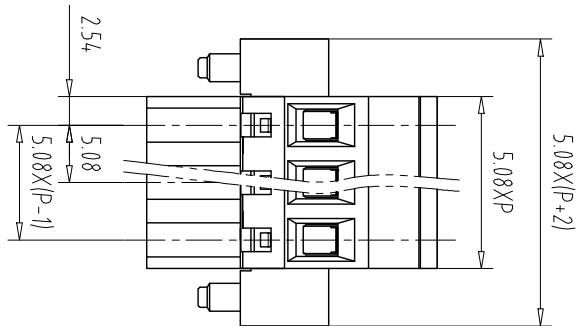

注：本板为禁止运输、复制、编辑文件，以及用其内容进行交流

NOTES1:

UL Standard

1. Use group	B	C	D
Rated Current	15A	-	10A
Rated Voltage	300V	-	300V

3. Torque value: M2.5, 3.54Lb.in
 4. Wire range: 28~12AWG
 IEC Standard

1. Pollution Degree	3	2	2
Overvoltage Category	III	III	II
Rate Impulse Voltage(KV)	/	4.0KV	/
Rate Voltage(V)	/	320V	/
Rate Current(A)	/	12A	/

2. Torque value: M2.5, 0.4Nm
 3. wire range: 10~2.5mm²
 NOTES2:

1. Housing: PA66 (UL94V-0)
 2. Cover: PA66 (UL94V-0)
 3. Cage: Brass (Ni Plated)
 4. Clamp: Copper alloy (Ni Plated)
 5. Screw: Steel (M2.5, Zn Plated)

- NOTES3:
1. Pitch: 5.08mm Poles: 02-24P
 2. Stripping length: 7-8mm
 3. Operating temperature: -40℃~+105℃
 4. RoHS Compliance

How to order

Pitch	Range	In	Nominal Dimension	Range								
mm			In mm									
Over	6	Over	10	Over	30	Over	60	Over	100	Over	150	
TO	10	TO	24	TO	30	TO	60	TO	100	TO	150	
±0.15	±0.20	±0.30	±0.30	±0.50	±0.70	±1.00	±1.30	±2°				