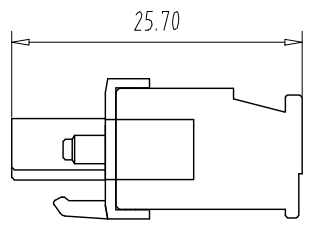

注：本板为禁止运输、复制、编辑文件，以及用其内容进行交流

NOTES1:

UL Standard

1. Use group	B	C	D
Rated Current	15A	-	10A
Rated Voltage	300V	-	300V

3. Torque value: M2.5, 3.54Lb.in
 4. Wire range: 28~12AWG
 IEC Standard

1. Pollution Degree	3	2	2
Overvoltage Category	III	III	II
Rate Impulse Voltage(KV)	/	4.0KV	/
Rate Voltage(V)	/	320V	/
Rate Current(A)	/	12A	/

2. Torque value: M2.5, 0.4Nm
 3. wire range: 10~2.5mm²
 NOTES2:

1. Housing: PA66 (UL94V-0)
 2. Cover: PA66 (UL94V-0)
 3. Cage: Brass (Ni Plated)
 4. Clamp: Copper alloy (Ni Plated)
 5. Screw: Steel (M2.5, Zn Plated)

- NOTES3:
1. Pitch: 5.08mm Poles: 02-24P
 2. Stripping length: 7-8mm
 3. Operating temperature: -40℃~+105℃
 4. RoHS Compliance

How to order

Pitch	Range	In	Nominal Dimension	Range								
mm			In mm									
Over	6	Over	10	Over	30	Over	60	Over	100	Over	150	
TO	10	TO	24	TO	30	TO	60	TO	100	TO	150	
±0.15	±0.20	±0.30	±0.30	±0.50	±0.70	±1.00	±1.30	±2°				