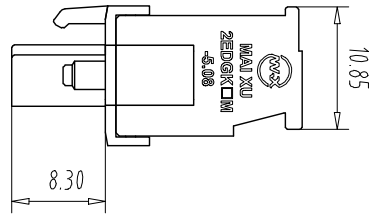

注：本板为禁止运输、复制、编辑文件，以及用其内容进行交流

NOTES1:

UL Standard

1. Use group	B	C	D
Rated Current	15A	-	10A
Rated Voltage	300V	-	300V

3. Torque value: M2.5, 3.54Lb.in
 4. Wire range: 28~12AWG
 IEC Standard

1. Pollution Degree	3	2	2
Overvoltage Category	III	III	II
Rate Impulse Voltage(KV)	/	4.0KV	/
Rate Voltage(V)	/	320V	/
Rate Current(A)	/	12A	/

2. Torque value: M2.5, 0.4Nm
 3. wire range: 10~2.5mm²
 NOTES2:

1. Housing: PA66 (UL94V-0)
 2. Cover: PA66 (UL94V-0)
 3. Cage: Brass (Ni Plated)
 4. Clamp: Copper alloy (Ni Plated)
 5. Screw: Steel (M2.5, Zn Plated)

- NOTES3:
1. Pitch: 5.08mm Poles: 02-24P
 2. Stripping length: 7-8mm
 3. Operating temperature: -40℃~+105℃
 4. RoHS Compliance

How to order

Pitch	Range	In	Nominal Dimension	Range								
mm			In mm									
Over	6	Over	10	Over	30	Over	60	Over	100	Over	150	
TO	10	TO	24	TO	30	TO	60	TO	100	TO	150	
±0.15	±0.20	±0.30	±0.30	±0.50	±0.70	±1.00	±1.30	±2°				