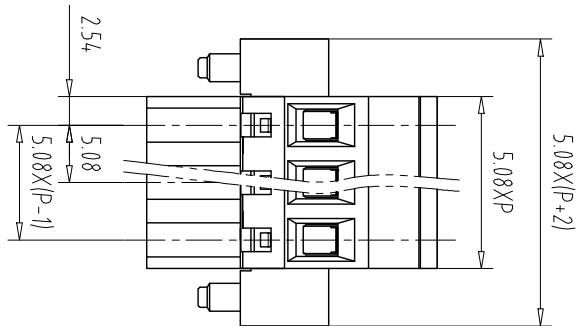

注: 本板为禁止运输、复制、编辑文件, 以及用其内容进行交流

Use group	B	C	D
Rated Current	15A	-	10A
Rated Voltage	300V	-	300V

- NOTES1:
UL Standard
1. Use group: B, C, D
 2. Rated Current: 15A, 10A
 3. Rated Voltage: 300V, 300V
 3. Torque value: M2.5, 3.54Lbin
 4. Wire range: 28~12AWG

- NOTES2:
- 1.Housing: PA66 (UL94V-0)
 - 2.Cover: PA66 (UL94V-0)
 - 3.Cage: Brass (Ni Plated)
 - 4.Clamp: Copper alloy (Ni Plated)
 - 5.Screw: Steel (M2.5,Zn Plated)

- NOTES3:
- 1.Pitch: 5.08mm Poles: 02-24P
 - 2.Stripping length: 7-8mm
 - 3.Operating temperature: -40℃~+105℃
 - 4.RoHS Compliance

How to order

Pitch	Range	In	Nominal Dimension	Range		
mm	Over	In mm	Over	Over	Over	Over
	6	10	30	60	100	150
	TO	TO	TO	TO	TO	TO
	6	10	24	30	60	100
	±0.15	±0.20	±0.30	±0.30	±0.50	±0.70
						±1.00
						±1.30
						±2°