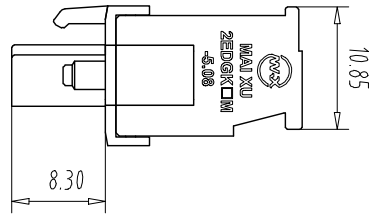

注: 本板为禁止运输、复制、编辑文件, 以及用其内容进行交流

Use group	B	C	D
Rated Current	15A	-	10A
Rated Voltage	300V	-	300V

- NOTES1:
UL Standard
1. Use group: B, C, D
 2. Rated Current: 15A, 10A
 3. Rated Voltage: 300V, 300V
 3. Torque value: M2.5, 3.54Lbin
 4. Wire range: 28~12AWG

- NOTES2:
- 1.Housing: PA66 (UL94V-0)
 - 2.Cover: PA66 (UL94V-0)
 - 3.Cage: Brass (Ni Plated)
 - 4.Clamp: Copper alloy (Ni Plated)
 - 5.Screw: Steel (M2.5,Zn Plated)

- NOTES3:
- 1.Pitch: 5.08mm Poles: 02-24P
 - 2.Stripping length: 7-8mm
 - 3.Operating temperature: -40℃~+105℃
 - 4.RoHS Compliance

How to order

Pitch	Range	In	Nominal Dimension	Range		
mm	Over	In mm	Over	Over	Over	Over
	6	10	30	60	100	150
	TO	TO	TO	TO	TO	TO
	6	10	24	30	60	100
	±0.15	±0.20	±0.30	±0.30	±0.50	±0.70
						±1.00
						±1.30
						±2°

ITEM	NAME OF PART	NO. OF PART	Q'TY	MATERIAL	NOTE
DWG	CHK	DATE	UNITS	MM	SHEET/OF 1/1
APP	DATE	SCALE	SCALE	A4	
CIXI MAIXU ELECTRONICS CO.,LTD					NAME
MAIXU 慈溪市迈旭电子有限公司					MX2EDGKBM-5.08-XXP
					DWGNO.