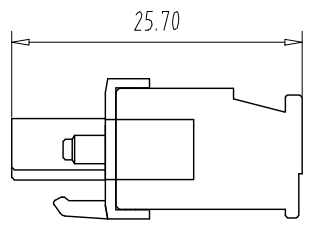

注: 本板为禁止运输、复制、编辑文件, 以及用其内容进行交流

Use group	B	C	D
Rated Current	15A	-	10A
Rated Voltage	300V	-	300V

- NOTES1:
UL Standard
1. Use group: B, C, D
 2. Rated Current: 15A, 10A
 3. Rated Voltage: 300V, 300V
 3. Torque value: M2.5, 3.54Lbin
 4. Wire range: 28~12AWG

- NOTES2:
- 1.Housing: PA66 (UL94V-0)
 - 2.Cover: PA66 (UL94V-0)
 - 3.Cage: Brass (Ni Plated)
 - 4.Clamp: Copper alloy (Ni Plated)
 - 5.Screw: Steel (M2.5,Zn Plated)

- NOTES3:
- 1.Pitch: 5.08mm Poles: 02-24P
 - 2.Stripping length: 7-8mm
 - 3.Operating temperature: -40℃~+105℃
 - 4.RoHS Compliance

How to order

Pitch	Range	In	Nominal Dimension	Range		
mm	Over	In mm	Over	Over	Over	Over
	6	10	30	60	100	150
	TO	TO	TO	TO	TO	TO
	6	10	24	30	60	100
	±0.15	±0.20	±0.30	±0.30	±0.50	±0.70
						±1.00
						±1.30
						±2°