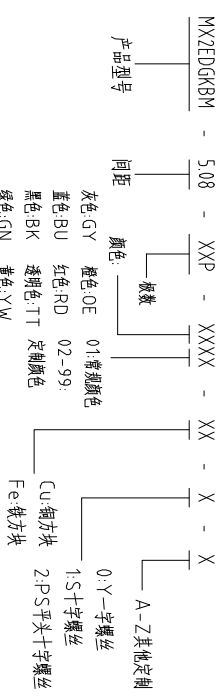

注: 本板为禁止运输、复制、编辑文件, 以及用其内容进行交流

Use group	B	C	D
Rated Current	15A	-	10A
Rated Voltage	300V	-	300V

- NOTES1:
UL Standard
1. Use group: B, C, D
 2. Rated Current: 15A, 10A
 3. Rated Voltage: 300V, 300V
 3. Torque value: M2.5, 3.54Lbin
 4. Wire range: 28~12AWG

IEC Standard

Pollution Degree	3	2	2
Overvoltage Category	III	III	II
Rate Impulse Voltage(KV)	/	4.0KV	/
Rate Voltage(V)	/	320V	/
Rate Current(A)	/	12A	/

2. Torque value: M2.5, 0.4Nm
3. wire range: 10~2.5mm²

How to order

Pitch	Range	In	Nominal Dimension	Range		
mm	Over	In mm	Over	Over	Over	Over
	6	10	30	60	100	150
	TO	TO	TO	TO	TO	TO
	6	10	24	30	60	100
	±0.15	±0.20	±0.30	±0.30	±0.50	±0.70
						±1.00
						±1.30
						±2°

ITEM	NAME OF PART	NO. OF PART	Q'TY	MATERIAL	NOTE
DWG	CHK	DATE	UNITS	MM	SHEET/OF 1/1
APP	DATE	SCALE	SCALE	A4	
CIXI MAIXU ELECTRONICS CO.,LTD					NAME
MAIXU 慈溪市迈旭电子有限公司					MX2EDGKBM-5.08-XXP
					DWGNO.