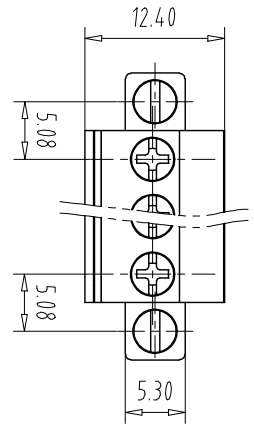

注: 本板为禁止运输、复制、编辑文件, 以及用其内容进行交流

Use group	B	C	D
Rated Current	15A	-	10A
Rated Voltage	300V	-	300V

- NOTES1:
UL Standard
1. Use group: B, C, D
 2. Rated Current: 15A, 10A
 3. Rated Voltage: 300V, 300V
 3. Torque value: M2.5, 3.54Lbin
 4. Wire range: 28~12AWG

IEC Standard

Pollution Degree	3	2	2
Overvoltage Category	III	III	II
Rate Impulse Voltage(KV)	/	4.0KV	/
Rate Voltage(V)	/	320V	/
Rate Current(A)	/	12A	/

2. Torque value: M2.5, 0.4Nm
3. wire range: 10~2.5mm²

- NOTES2:
- 1.Housing: PA66 (UL94V-0)
 - 2.Cover: PA66 (UL94V-0)
 - 3.Cage: Brass (Ni Plated)
 - 4.Clamp: Copper alloy (Ni Plated)
 - 5.Screw: Steel (M2.5,Zn Plated)

- NOTES3:
- 1.Pitch: 5.08mm Poles: 02-24P
 - 2.Stripping length: 7-8mm
 - 3.Operating temperature: -40℃~+105℃
 - 4.RoHS Compliance

How to order

Pitch	Range	In	Nominal Dimension	Range		
mm	Over	In mm	Over	Over	Over	Over
	6	10	30	60	100	150
	TO	TO	TO	TO	TO	TO
	6	10	24	30	60	100
	±0.15	±0.20	±0.30	±0.30	±0.50	±0.70
						±1.00
						±1.30
						±2°