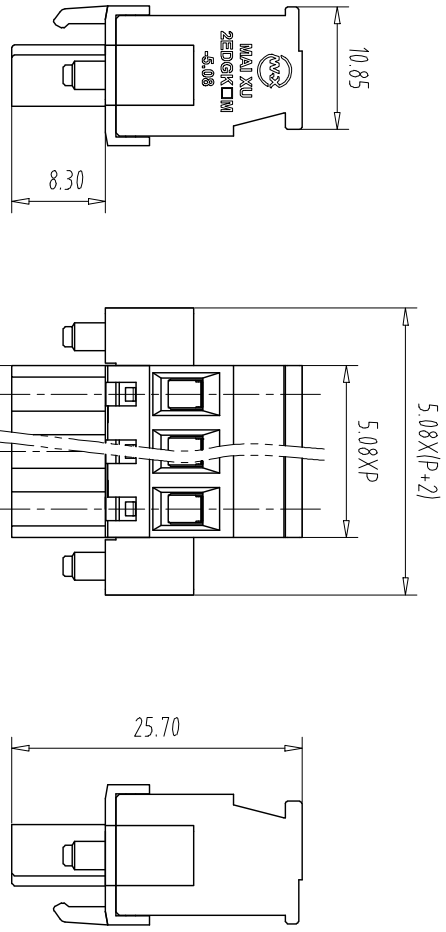

注：本板为禁止运输、复制、编辑文档，以及用其内容进行交流

NOTES1:

UL Standard

Use group	B	C	D
Rated Current	15A	-	10A
Rated Voltage	300V	-	300V

1. Torque value: M2.5, 3.54Lb.in
 4. Wire range: 28~12AWG

IEC Standard

Pollution Degree	3	2	2
Overvoltage Category	III	III	II
Rate Impulse Voltage(KV)	/	4.0KV	/
Rate Voltage(V)	/	320V	/
Rate Current(A)	/	12A	/

2. Torque value: M2.5, 0.4Nm
 3. Wire range: 1.0~2.5mm²

NOTES2:

- 1.Housing: PA66 (UL94V-0)
 2.Cover: PA66 (UL94V-0)
 3.Cage: Brass (Ni Plated)
 4.Clamp: Copper alloy (Ni Plated)
 5.Screw: Steel (M2.5,Zn Plated)

NOTES3:

- 1.Pitch: 5.08mm Poles: 02-24P
 2.Stripping length: 7-8mm
 3.Operating temperature: -40℃~+105℃
 4.RoHS Compliance

How to order

MX2EDGKBM - 508 - XXP - XXXX - XX - X - X

Pitch Range In mm

Over	Over	Over	Over	Over	Over	Over	Over
6	10	24	30	60	100	150	150
TO	TO	TO	TO	TO	TO	TO	TO
6	10	24	30	60	100	150	150
±0.15	±0.20	±0.30	±0.30	±0.50	±0.70	±1.00	±1.30

Nominal Dimension Range In mm

Over	Over	Over	Over	Over	Over	Over	Over
6	10	24	30	60	100	150	150
TO	TO	TO	TO	TO	TO	TO	TO
6	10	24	30	60	100	150	150
±0.15	±0.20	±0.30	±0.30	±0.50	±0.70	±1.00	±1.30

ITEM	NAME OF PART	NO. OF PART	Q'TY	MATERIAL	NOTE
DWG	CHK	APP	DATE	SCALE	NAME
			22.09.14	1:1	MX2EDGKBM-5.08-XXP
CXI MAIXU ELECTRONICS CO., LTD. 慈溪市迈旭电子有限公司					DWGNO.