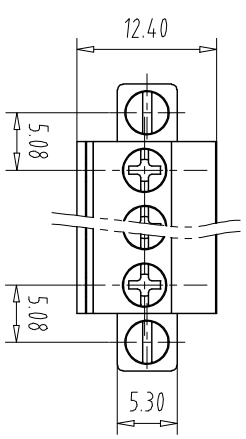

注：本板为禁止运输、复制、编辑文档，以及用其内容进行交流

NOTES1:

UL Standard

Use group	B	C	D
Rated Current	15A	-	10A
Rated Voltage	300V	-	300V

1. Torque value: M2.5, 3.54Lb.in
 4. Wire range: 28~12AWG

IEC Standard

Pollution Degree	3	2	2
Overvoltage Category	III	III	II
Rate Impulse Voltage(KV)	/	4.0KV	/
Rate Voltage(V)	/	320V	/
Rate Current(A)	/	12A	/

2. Torque value: M2.5, 0.4Nm
 3. Wire range: 1.0~2.5mm²

NOTES2:

- 1.Housing: PA66 (UL94V-0)
 2.Cover: PA66 (UL94V-0)
 3.Cage: Brass (Ni Plated)
 4.Clamp: Copper alloy (Ni Plated)
 5.Screw: Steel (M2.5,Zn Plated)

NOTES3:

- 1.Pitch: 5.08mm Poles: 02-24P
 2.Stripping length: 7-8mm
 3.Operating temperature: -40℃~+105℃
 4.RoHS Compliance

How to order

MX2EDGKBM - 508 - XXP - XXXX - XX - X - X

Pitch Range In mm

Over	Over	Over	Over	Over	Over	Over	Over
6	10	24	30	60	100	150	150
TO	TO	TO	TO	TO	TO	TO	TO
6	10	24	30	60	100	150	150
±0.15	±0.20	±0.30	±0.30	±0.50	±0.70	±1.00	±1.30

Nominal Dimension Range In mm

Over	Over	Over	Over	Over	Over	Over	Over
6	10	24	30	60	100	150	150
TO	TO	TO	TO	TO	TO	TO	TO
6	10	24	30	60	100	150	150
±0.15	±0.20	±0.30	±0.30	±0.50	±0.70	±1.00	±1.30

ITEM	NAME OF PART	NO. OF PART	Q'TY	MATERIAL	NOTE
DWG	CHK	APP	DATE	SCALE	NAME
			22.09.14	1:1	MX2EDGKBM-5.08-XXP
CXI MAIXU ELECTRONICS CO., LTD. 慈溪市迈旭电子有限公司					DWGNO.