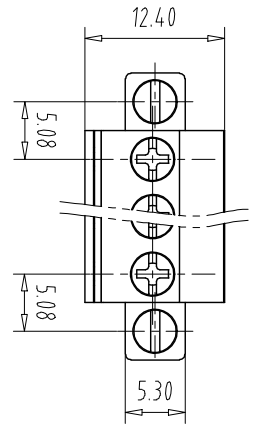

注: 本板为禁止转输、复制、编辑文件, 以及用其内容进行交流

NOTES1:

UL Standard

Use group	B	C	D
Rated Current	15A	-	10A
Rated Voltage	300V	-	300V

1. Torque value: M2.5, 3.54Lb.in
 4. Wire range: 28~12AWG

IEC Standard

Pollution Degree	3	2	2
Overvoltage Category	III	III	II
Rate Impulse Voltage(KV)	/	4.0KV	/
Rate Voltage(V)	/	320V	/
Rate Current(A)	/	12A	/

2. Torque value: M2.5, 0.4Nm
 3. wire range: 1.0~2.5mm²

NOTES2:

- 1.Housing: PA66 (UL94V-0)
 2.Cover: PA66 (UL94V-0)
 3.Cage: Brass (Ni Plated)
 4.Clamp: Copper alloy (Ni Plated)
 5.Screw: Steel (M2.5,Zn Plated)

NOTES3:

- 1.Pitch: 5.08mm Poles: 02-24P
 2.Stripping length: 7-8mm
 3.Operating temperature: -40℃~+105℃
 4.RoHS Compliance

How to order

MX2EDGKBM - 508 - XXP - XXXX - XX - X - X

Pitch Range In mm

Over	Over	Over	Over	Over	Over	Over	Over
6	10	10	24	30	60	100	150
TO	TO	TO	TO	TO	TO	TO	TO
6	10	24	30	60	100	150	
±0.15	±0.20	±0.30	±0.30	±0.50	±0.70	±1.00	±1.30

Nominal Dimension Range In mm

Over	Over	Over	Over	Over	Over	Over	Over
6	10	24	30	60	100	150	
TO	TO	TO	TO	TO	TO	TO	TO
6	10	24	30	60	100	150	
±0.15	±0.20	±0.30	±0.30	±0.50	±0.70	±1.00	±1.30

ITEM	NAME OF PART	NO. OF PART	Q'TY	MATERIAL	NOTE
DWG	CHK	DATE	SCALE	SHEET/OF	1/1
APP	DATE		1:1	A4	
CIXI MAIXU ELECTRONICS CO.,LTD			MX2EDGKBM-5.08-XXP		
慈溪市迈旭电子有限公司			DWGNO.		