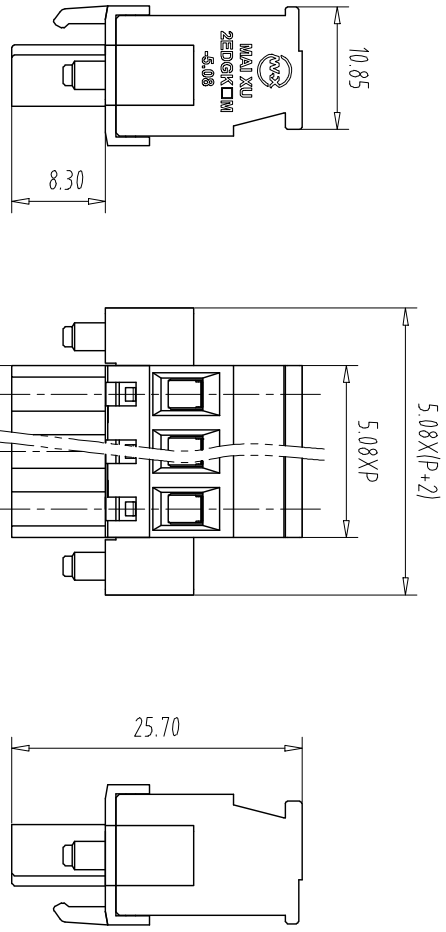

注: 本板为禁止转输、复制、编辑文件, 以及用其内容进行交流

NOTES1:

UL Standard

Use group	B	C	D
Rated Current	15A	-	10A
Rated Voltage	300V	-	300V

1. Torque value: M2.5, 3.54Lb.in
 4. Wire range: 28~12AWG

IEC Standard

Pollution Degree	3	2	2
Overvoltage Category	III	III	II
Rate Impulse Voltage(KV)	/	4.0KV	/
Rate Voltage(V)	/	320V	/
Rate Current(A)	/	12A	/

2. Torque value: M2.5, 0.4Nm
 3. wire range: 1.0~2.5mm²

NOTES2:

- 1.Housing: PA66 (UL94V-0)
 2.Cover: PA66 (UL94V-0)
 3.Cage: Brass (Ni Plated)
 4.Clamp: Copper alloy (Ni Plated)
 5.Screw: Steel (M2.5,Zn Plated)

NOTES3:

- 1.Pitch: 5.08mm Poles: 02-24P
 2.Stripping length: 7-8mm
 3.Operating temperature: -40℃~+105℃
 4.RoHS Compliance

How to order

MX2EDGKBM - 508 - XXP - XXXX - XX - X - X

Pitch Range In mm

Over	Over	Over	Over	Over	Over	Over	Over
6	10	10	24	30	60	100	150
TO	TO	TO	TO	TO	TO	TO	TO
6	10	24	30	60	100	150	
±0.15	±0.20	±0.30	±0.30	±0.50	±0.70	±1.00	±1.30

Nominal Dimension Range In mm

Over	Over	Over	Over	Over	Over	Over	Over
6	10	24	30	60	100	150	
TO	TO	TO	TO	TO	TO	TO	TO
6	10	24	30	60	100	150	
±0.15	±0.20	±0.30	±0.30	±0.50	±0.70	±1.00	±1.30

ITEM	NAME OF PART	NO. OF PART	Q'TY	MATERIAL	NOTE
DWG	CHK	DATE	SCALE	SHEET/OF	1/1
APP	DATE		1:1	A4	
CIXI MAIXU ELECTRONICS CO.,LTD			MX2EDGKBM-5.08-XXP		
慈溪市迈旭电子有限公司			DWGNO.		