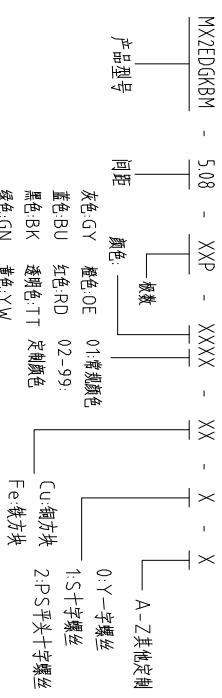

注：本板为禁止转输、复制、编辑文件，以及用其内容进行交流

Use group	B	C	D
Rated Current	15A	-	10A
Rated Voltage	300V	-	300V

- NOTES1:
UL Standard
1. Use group: B, C, D
 2. Rated Current: 15A, 10A
 3. Rated Voltage: 300V, 300V
 3. Torque value: M2.5, 3.54Lbin
 4. Wire range: 28~12AWG

IEC Standard

Pollution Degree	3	2	2
Overvoltage Category	III	III	II
Rate Impulse Voltage(KV)	/	4.0KV	/
Rate Voltage(V)	/	320V	/
Rate Current(A)	/	12A	/

2. Torque value: M2.5, 0.4Nm
3. wire range: 10~2.5mm²

- NOTES2:
- 1.Housing: PA66 (UL94V-0)
 - 2.Cover: PA66 (UL94V-0)
 - 3.Cage: Brass (Ni Plated)
 - 4.Clamp: Copper alloy (Ni Plated)
 - 5.Screw: Steel (M2.5,Zn Plated)

- NOTES3:
- 1.Pitch: 5.08mm Poles: 02-24P
 - 2.Stripping length: 7-8mm
 - 3.Operating temperature: -40℃~+105℃
 - 4.RoHS Compliance

How to order

Pitch Range In mm	Nominal Dimension In mm	Range	Symbol					
Over 6 TO	Over 10 TO	Over 30 TO	Over 60 TO	Over 100 TO	Over 150 TO	0.1/10		
±0.15	±0.20	±0.30	±0.30	±0.50	±0.70	±1.00	±1.30	±2°

ITEM	NAME OF PART	NO. OF PART	Q'TY	MATERIAL	NOTE
DWG	CHK	DATE	SCALE	SHEET/OF	1/1
APP	DATE		1:1	A4	
CIXI MAIXU ELECTRONICS CO.,LTD					NAME
MAIXU 慈溪市迈旭电子有限公司					MX2EDGKBM-5.08-XXP
					DWGNO.