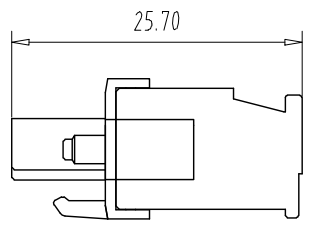

注：本板为禁止转输、复制、编辑文件，以及用其内容进行交流

Use group	B	C	D
Rated Current	15A	-	10A
Rated Voltage	300V	-	300V

- NOTES1:
UL Standard
1. Use group: B, C, D
 2. Rated Current: 15A, 10A
 3. Rated Voltage: 300V, 300V
 3. Torque value: M2.5, 3.54Lbin
 4. Wire range: 28~12AWG

- NOTES2:
- 1.Housing: PA66 (UL94V-0)
 - 2.Cover: PA66 (UL94V-0)
 - 3.Cage: Brass (Ni Plated)
 - 4.Clamp: Copper alloy (Ni Plated)
 - 5.Screw: Steel (M2.5,Zn Plated)

- NOTES3:
- 1.Pitch: 5.08mm Poles: 02-24P
 - 2.Stripping length: 7-8mm
 - 3.Operating temperature: -40℃~+105℃
 - 4.RoHS Compliance

How to order

Pitch Range In mm	Nominal Dimension In mm	Range	Symbol					
Over 6 TO	Over 10 TO	Over 30 TO	Over 60 TO	Over 100 TO	Over 150 TO	0.1/10		
±0.15	±0.20	±0.30	±0.30	±0.50	±0.70	±1.00	±1.30	±2°

ITEM	NAME OF PART	NO. OF PART	Q'TY	MATERIAL	NOTE
DWG	CHK	DATE	SCALE	SHEET/OF	1/1
APP	DATE		1:1	A4	
CIXI MAIXU ELECTRONICS CO.,LTD					NAME
MAIXU 慈溪市迈旭电子有限公司					MX2EDGKBM-5.08-XXP
					DWGNO.