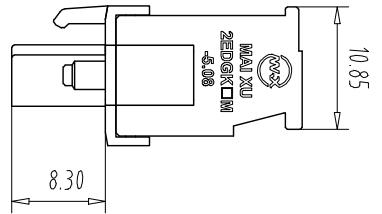

注：本板为禁止转输、复制、编辑文件，以及用其内容进行交流

Use group	B	C	D
Rated Current	15A	-	10A
Rated Voltage	300V	-	300V

- NOTES1:
UL Standard
1. Use group: B, C, D
 2. Rated Current: 15A, 10A
 3. Rated Voltage: 300V, 300V
 3. Torque value: M2.5, 3.54Lbin
 4. Wire range: 28~12AWG

IEC Standard

Pollution Degree	3	2	2
Overvoltage Category	III	III	II
Rate Impulse Voltage(KV)	/	4.0KV	/
Rate Voltage(V)	/	320V	/
Rate Current(A)	/	12A	/

2. Torque value: M2.5, 0.4Nm
3. wire range: 10~2.5mm²

- NOTES2:
- 1.Housing: PA66 (UL94V-0)
 - 2.Cover: PA66 (UL94V-0)
 - 3.Cage: Brass (Ni Plated)
 - 4.Clamp: Copper alloy (Ni Plated)
 - 5.Screw: Steel (M2.5,Zn Plated)

- NOTES3:
- 1.Pitch: 5.08mm Poles: 02-24P
 - 2.Stripping length: 7-8mm
 - 3.Operating temperature: -40℃~+105℃
 - 4.RoHS Compliance

How to order

Pitch Range In mm	Nominal Dimension In mm	Range	Symbol					
Over 6 TO	Over 10 TO	Over 30 TO	Over 60 TO	Over 100 TO	Over 150 TO	0.1/10		
±0.15	±0.20	±0.30	±0.30	±0.50	±0.70	±1.00	±1.30	±2°

ITEM	NAME OF PART	NO. OF PART	Q'TY	MATERIAL	NOTE
DWG	CHK	DATE	SCALE	SHEET/OF	1/1
APP	DATE		1:1	A4	
CIXI MAIXU ELECTRONICS CO.,LTD					NAME
MAIXU 慈溪市迈旭电子有限公司					MX2EDGKBM-5.08-XXP
					DWGNO.