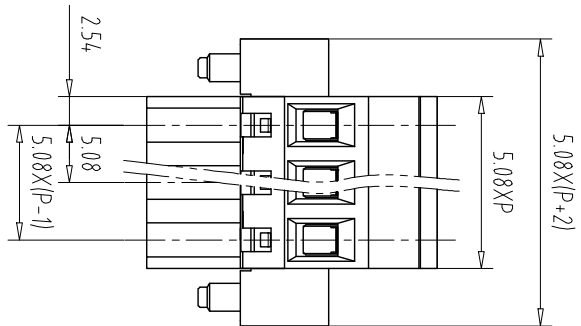

注：本板为禁止转输、复制、编辑文件，以及用其内容进行交流

Use group	B	C	D
Rated Current	15A	-	10A
Rated Voltage	300V	-	300V

- NOTES1:
UL Standard
1. Use group: B, C, D
 2. Rated Current: 15A, 10A
 3. Rated Voltage: 300V, 300V
 3. Torque value: M2.5, 3.54Lbin
 4. Wire range: 28~12AWG

- NOTES2:
- 1.Housing: PA66 (UL94V-0)
 - 2.Cover: PA66 (UL94V-0)
 - 3.Cage: Brass (Ni Plated)
 - 4.Clamp: Copper alloy (Ni Plated)
 - 5.Screw: Steel (M2.5,Zn Plated)

- NOTES3:
- 1.Pitch: 5.08mm Poles: 02-24P
 - 2.Stripping length: 7-8mm
 - 3.Operating temperature: -40℃~+105℃
 - 4.RoHS Compliance

How to order

Pitch Range In mm	Nominal Dimension In mm	Range	Symbol					
Over 6 TO	Over 10 TO	Over 30 TO	Over 60 TO	Over 100 TO	Over 150 TO	0.1/10		
±0.15	±0.20	±0.30	±0.30	±0.50	±0.70	±1.00	±1.30	±2°

ITEM	NAME OF PART	NO. OF PART	Q'TY	MATERIAL	NOTE
DWG	CHK	DATE	SCALE	SHEET/OF	1/1
APP	DATE		1:1	A4	
CIXI MAIXU ELECTRONICS CO.,LTD					NAME
MAIXU 慈溪市迈旭电子有限公司					MX2EDGKBM-5.08-XXP
					DWGNO.