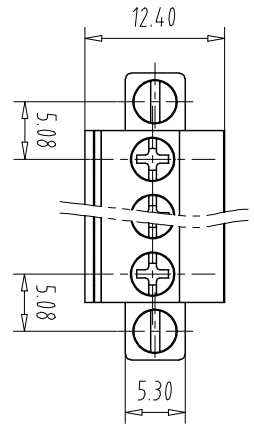

注：本板为禁止转输、复制、编辑文件，以及用其内容进行交流

Use group	B	C	D
Rated Current	15A	-	10A
Rated Voltage	300V	-	300V

- NOTES1:
UL Standard
1. Use group: B, C, D
 2. Rated Current: 15A, 10A
 3. Rated Voltage: 300V, 300V
 3. Torque value: M2.5, 3.54Lbin
 4. Wire range: 28~12AWG

IEC Standard

Pollution Degree	3	2	2
Overvoltage Category	III	III	II
Rate Impulse Voltage(KV)	/	4.0KV	/
Rate Voltage(V)	/	320V	/
Rate Current(A)	/	12A	/

2. Torque value: M2.5, 0.4Nm
3. wire range: 10~2.5mm²

- NOTES2:
- 1.Housing: PA66 (UL94V-0)
 - 2.Cover: PA66 (UL94V-0)
 - 3.Cage: Brass (Ni Plated)
 - 4.Clamp: Copper alloy (Ni Plated)
 - 5.Screw: Steel (M2.5,Zn Plated)

- NOTES3:
- 1.Pitch: 5.08mm Poles: 02-24P
 - 2.Stripping length: 7-8mm
 - 3.Operating temperature: -40℃~+105℃
 - 4.RoHS Compliance

How to order

Pitch Range In mm	Nominal Dimension In mm	Range	Symbol					
Over 6 TO	Over 10 TO	Over 30 TO	Over 60 TO	Over 100 TO	Over 150 TO	0.1/10		
±0.15	±0.20	±0.30	±0.30	±0.50	±0.70	±1.00	±1.30	±2°

ITEM	NAME OF PART	NO. OF PART	Q'TY	MATERIAL	NOTE
DWG	CHK	DATE	SCALE	SHEET/OF	1/1
APP	DATE		1:1	A4	
CIXI MAIXU ELECTRONICS CO.,LTD					NAME
MAIXU 慈溪市迈旭电子有限公司					MX2EDGKBM-5.08-XXP
					DWGNO.