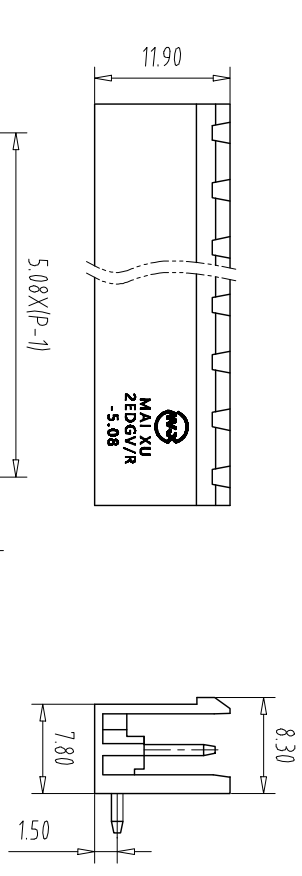

注: 本板为禁止传输、复制、编辑、修改、以及用其内容进行交流