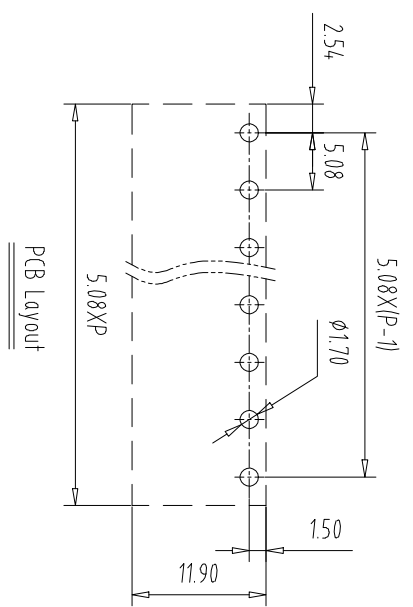

注: 本板为禁止传输、复制、编辑、修改、以及用其内容进行交流