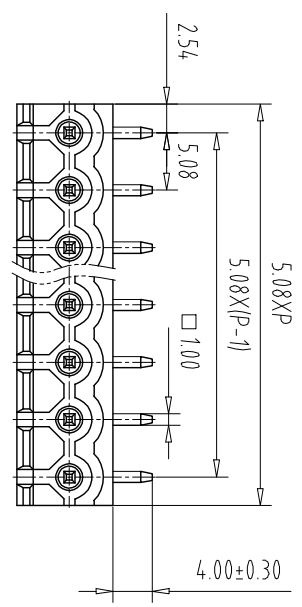

注: 本板为禁止传输、复制、编辑、修改、以及用其内容进行交流