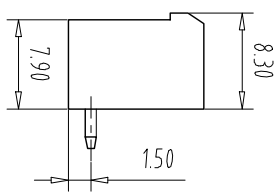

注: 本板为禁止传输、复制、编辑或存档, 以及用其内容进行交流