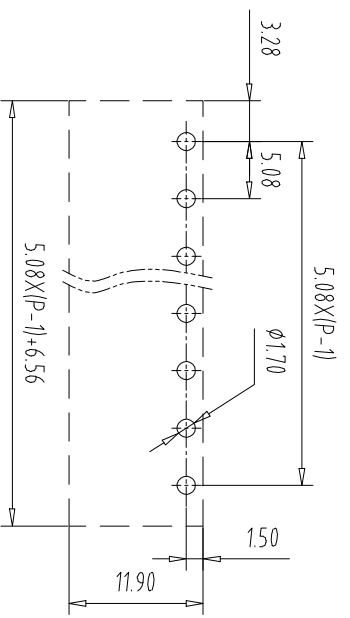

注: 本板为禁止传输、复制、编辑或存档, 以及用其内容进行交流