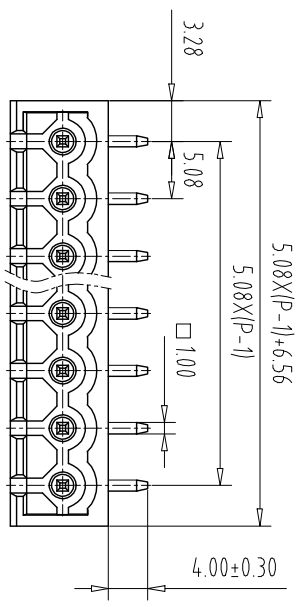

注: 本板为禁止传输、复制、编辑或存档, 以及用其内容进行交流

REV	ECN NO.	CONTENT	CHK	DATE

NOTES1:  
 UL Standard  
 1.Rating voltage/current: 300V/15A  
 2.withstanding voltage: AC2000V/1Min  
 IEC Standard

1.	Pollution Degree	2
Overvoltage Category	III	
Rate Impulse Voltage(KV)	4.0KV	
Rate Voltage(V)	320V	
Rate Current(A)	15A	

NOTES2:  
 1.Housing: PA66 (UL94V-0)  
 2.Solder Pin: Brass (Sn Plated)

NOTES3:  
 1.Pitch: 5.08mm Poles: 02-24P  
 2.Operating temperature: -40°C~+105°C  
 3.RoHS Compliance

How to order

Pitch Range In mm	Nominal Dimension In mm	Range	Symbol
Over 6 TO	Over 10 TO	Over 30 TO	0.1/10
Over 10 TO	Over 24 TO	Over 60 TO	
Over 24 TO	Over 30 TO	Over 60 TO	±
Over 30 TO	Over 60 TO	Over 100 TO	
Over 60 TO	Over 100 TO	Over 150 TO	±2°
Over 100 TO	Over 150 TO	Over 150 TO	

ITEM	NAME OF PART	NO. OF PART	Q'TY	MATERIAL	NOTE
DWG	CHK	DATE	UNITS	MM	1/1
APP	DATE	SCALE	SCALE	A4	1/1
CIXI MAIXU ELECTRONICS CO.,LTD			MX2EDGRC-5.08-XXP		
MAIXU 慈溪市迈旭电子有限公司			DWGNO.		