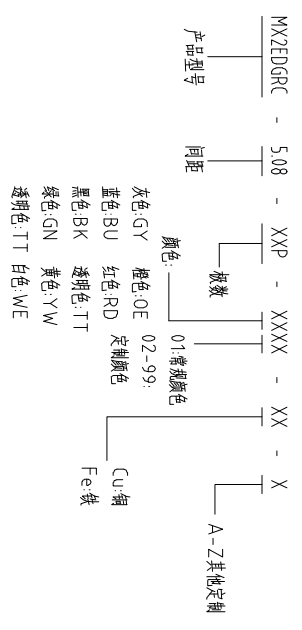

注: 本板为禁止传输、复制、编辑或存档, 以及用其内容进行交流

REV	ECN NO.	CONTENT	CHK	DATE

NOTES1:  
 UL Standard  
 1.Rating voltage/current: 300V/15A  
 2.withstanding voltage: AC2000V/1Min  
 IEC Standard

1.	Pollution Degree	2
Overvoltage Category	III	
Rate Impulse Voltage(KV)	4.0KV	
Rate Voltage(V)	320V	
Rate Current(A)	15A	

NOTES2:  
 1.Housing: PA66 (UL94V-0)  
 2.Solder Pin: Brass (Sn Plated)

NOTES3:  
 1.Pitch: 5.08mm Poles: 02-24P  
 2.Operating temperature: -40°C~+105°C  
 3.RoHS Compliance

How to order

Pitch Range In mm	Nominal Dimension In mm	Range	Symbol
Over 6 TO	Over 10 TO	Over 30 TO	0.1/10
Over 10 TO	Over 24 TO	Over 60 TO	
Over 24 TO	Over 30 TO	Over 60 TO	±
Over 30 TO	Over 60 TO	Over 100 TO	
Over 60 TO	Over 100 TO	Over 150 TO	±2°
Over 100 TO	Over 150 TO	Over 150 TO	

ITEM	NAME OF PART	NO. OF PART	Q'TY	MATERIAL	NOTE
DWG	CHK	DATE	UNITS	MM	1/1
APP	DATE	SCALE	SCALE	A4	1/1
CIXI MAIXU ELECTRONICS CO.,LTD			MX2EDGRC-5.08-XXP		
MAIXU 慈溪市迈旭电子有限公司			DWGNO.		