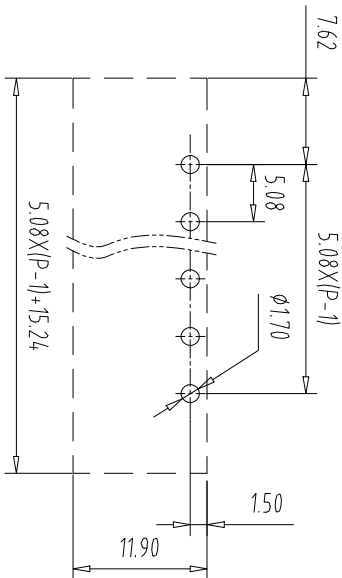

FILE: 本板为禁止传输、复制、编辑文件, 以及用其内容进行交流