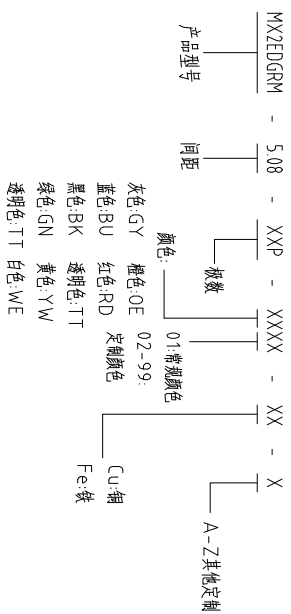

FILE: 本板为禁止传输、复制、编辑文件, 以及用其内容进行交流

REV	ECN NO.	CONTENT	CHK	DATE

NOTES1:  
 UL Standard  
 1.Rating voltage/current: 300V/15A  
 2.withstanding voltage: AC2000V/1Min  
 IEC Standard

1.	Pollution Degree	2
Overvoltage Category	III	
Rate Impulse Voltage(kV)	4.0kV	
Rate Voltage(V)	320V	
Rate Current(A)	15A	

NOTES2:  
 1.Housing: PA66 (UL94V-0)  
 2.Solder Pin: Brass (Sn Plated)  
 3.Nut: Brass (M2.5)

NOTES3:  
 1.Pitch: 5.08mm Poles: 02-24P  
 2.Operating temperature: -40℃~+105℃  
 3.RoHS Compliance

How to order

Pitch Range In mm	Nominal Dimension Range In mm						- / □	0.1/10
	Over 6	Over 10	Over 24	Over 30	Over 60	Over 100		
TO 6	TO 10	TO 24	TO 30	TO 60	TO 100	TO 150	∠	
±0.15	±0.20	±0.30	±0.30	±0.50	±0.70	±1.00	±2°	

ITEM	NAME OF PART	NO. OF PART	Q'TY	MATERIAL	NOTE
DWG	CHK	DATE	UNITS	MM	SHEET/OF
APP	DATE	SCALE	1:1	A4	1/1
CIXI MAIXU ELECTRONICS CO.,LTD			NAME		
MAIXU 慈溪市迈旭电子有限公司			MX2EDGRM-5.08-XXP		
DWGNO.					