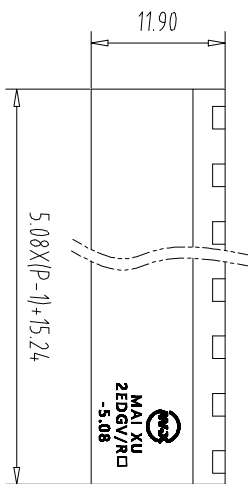

FILE: 本板为禁止传输、复制、编辑文件, 以及用其内容进行交流