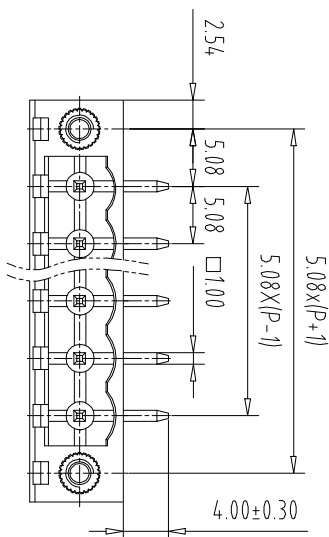

FILE: 本板为禁止传输、复制、编辑文件, 以及用其内容进行交流