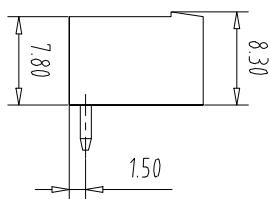

FILE: 本板为禁止传输、复制、编辑文件, 以及用其内容进行交流