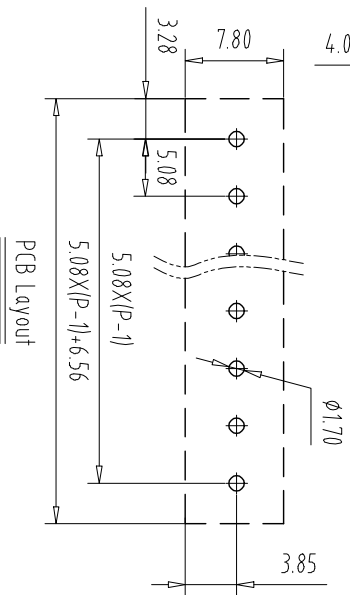

注: 本板为禁止运输、复制、翻印或仿造, 以及用其内容进行复制或交流

| REV | ECN NO. | CONTENT | CHK | DATE |
|-----|---------|---------|-----|------|
| | | | | |

NOTES1:
 UL Standard
 1.Rating voltage/current: 300V/15A
 2.withstanding voltage: AC2000V/1Min
 IEC Standard

| 1. | Pollution Degree | 2 |
|--------------------------|------------------|---|
| Overvoltage Category | III | |
| Rate Impulse Voltage(KV) | 4.0KV | |
| Rate Voltage(V) | 320V | |
| Rate Current(A) | 15A | |

NOTES2:
 1.Housing: PA66 (UL94V-0)
 2.Solder Pin: Brass (Sn Plated)

NOTES3:
 1.Pitch: 5.08mm Poles: 02-24P
 2.Operating temperature: -40°C~+105°C
 3.RoHS Compliance

How to order

| Pitch Range In mm | Nominal Dimension Range In mm | | | | | | - / □ | 0.1/10 |
|-------------------|-------------------------------|------------|------------|------------|------------|-------------|-------|--------|
| | Over 6 TO | Over 10 TO | Over 24 TO | Over 30 TO | Over 60 TO | Over 100 TO | | |
| ±0.15 | ±0.20 | ±0.30 | ±0.30 | ±0.50 | ±0.70 | ±1.00 | ±1.30 | ±2° |

| ITEM | NAME OF PART | NO. OF PART | Q'TY | MATERIAL | NOTE |
|--------------------------------|--------------|-------------|-------|----------|-------------------|
| DWG | CHK | DATE | SCALE | SHEET/OF | 1/1 |
| APP | DATE | | 1:1 | A4 | |
| CIXI MAIXU ELECTRONICS CO.,LTD | | | | NAME | MX2EDGVC-5.08-XXP |
| MAIXU 慈溪市迈旭电子有限公司 | | | | DWGNO. | |