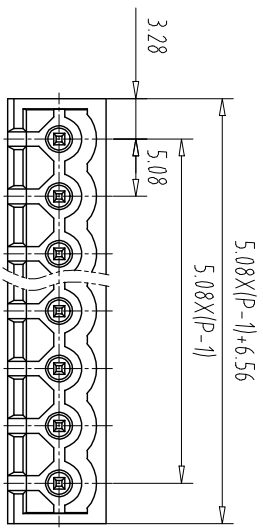

注: 本板为禁止运输、复制、翻印或仿造, 以及用其内容进行复制或交流

| REV | ECN NO. | CONTENT | CHK | DATE |
|-----|---------|---------|-----|------|
| | | | | |

NOTES1:
 UL Standard
 1.Rating voltage/current: 300V/15A
 2.withstanding voltage: AC2000V/1Min
 IEC Standard

| 1. | Pollution Degree | 2 |
|--------------------------|------------------|---|
| Overvoltage Category | III | |
| Rate Impulse Voltage(KV) | 4.0KV | |
| Rate Voltage(V) | 320V | |
| Rate Current(A) | 15A | |

NOTES2:
 1.Housing: PA66 (UL94V-0)
 2.Solder Pin: Brass (Sn Plated)

NOTES3:
 1.Pitch: 5.08mm Poles: 02-24P
 2.Operating temperature: -40°C~+105°C
 3.RoHS Compliance

How to order

| Pitch Range In mm | Nominal Dimension Range In mm | | | | | | - / □ | 0.1/10 |
|-------------------|-------------------------------|------------|------------|------------|------------|-------------|-------|--------|
| | Over 6 TO | Over 10 TO | Over 24 TO | Over 30 TO | Over 60 TO | Over 100 TO | | |
| ±0.15 | ±0.20 | ±0.30 | ±0.30 | ±0.50 | ±0.70 | ±1.00 | ±1.30 | ±2° |

| ITEM | NAME OF PART | NO. OF PART | Q'TY | MATERIAL | NOTE |
|--------------------------------|--------------|-------------|-------|----------|-------------------|
| DWG | CHK | DATE | SCALE | SHEET/OF | 1/1 |
| APP | DATE | | 1:1 | A4 | |
| CIXI MAIXU ELECTRONICS CO.,LTD | | | | NAME | MX2EDGVC-5.08-XXP |
| MAIXU 慈溪市迈旭电子有限公司 | | | | DWGNO. | |