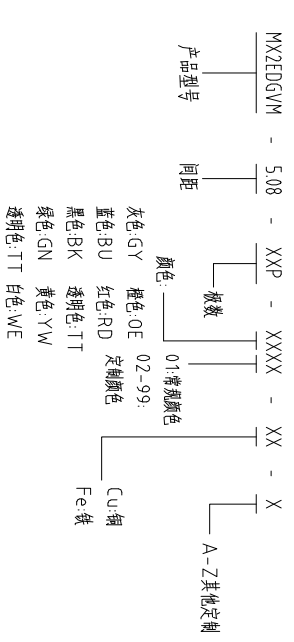

注: 本板为禁止传输、复制、翻印或传播, 以及用其内容进行复制或传播

REV	ECN NO.	CONTENT	CHK	DATE

NOTES1:
 UL Standard
 1.Rating voltage/current: 300V//15A
 2.withstanding voltage: AC2000V//1Min
 IEC Standard
 1. Pollution Degree 2
 Overvoltage Category III
 Rate Impulse Voltage(KV) 4.0KV
 Rate Voltage(V) 320V
 Rate Current(A) 15A

1. Pollution Degree	2
Overvoltage Category	III
Rate Impulse Voltage(KV)	4.0KV
Rate Voltage(V)	320V
Rate Current(A)	15A

NOTES2:
 1.Housing: PA66 (UL94V-0)
 2.Solder Pin: Brass (Sn Plated)
 3.Nut: Brass (M2.5)

NOTES3:
 1.Pitch: 5.08mm Poles: 02-24P
 2.Operating temperature: -40℃~+105℃
 3.RoHS Compliance

How to order

Pitch	Range	In mm	Nominal Dimension	Range	In mm	Over	6	10	24	30	60	100	150	0.1/10
±0.15	±0.20	±0.30	±0.30	±0.50	±0.70	±1.00	±1.30	±2°						

ITEM	NAME OF PART	NO. OF PART	Q'TY	MATERIAL	NOTE
DWG	CHK	DATE	UNITS	MM	SHEET/OF
APP	DATE	SCALE	1:1	A4	1/1
CIXI MAIXU ELECTRONICS CO.,LTD			NAME	MX2EDGVM-5.08-XXP	
MAI XU 慈溪市迈旭电子有限公司			DWGNO.		

X-ON Electronics