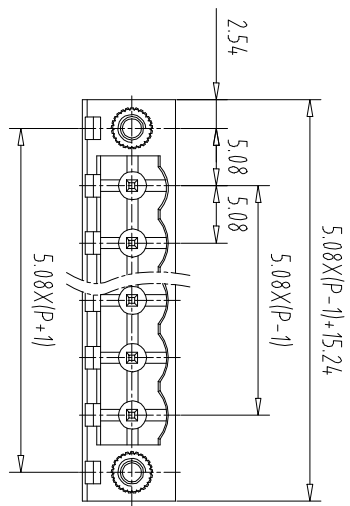

注: 本板为禁止传输、复制、翻印或传播, 以及用其内容进行复制或传播