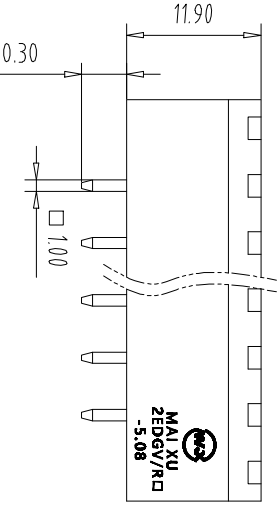

注: 本板为禁止传输、复制、翻印或传播, 以及用其内容进行复制或传播