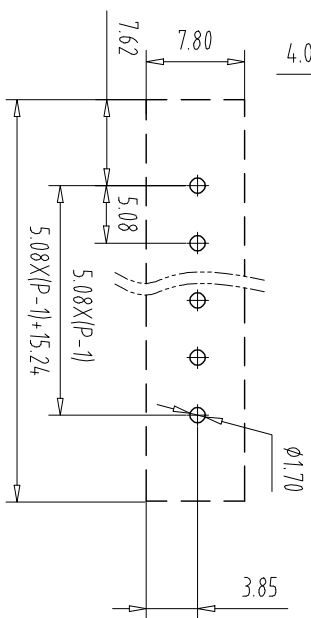

注: 本板为禁止传输、复制、翻印或传播, 以及用其内容进行复制或传播

REV	ECN NO.	CONTENT	CHK	DATE

NOTES1:
 UL Standard
 1.Rating voltage/current: 300V//15A
 2.withstanding voltage: AC2000V//1Min
 IEC Standard
 1. Pollution Degree 2
 Overvoltage Category III
 Rate Impulse Voltage(KV) 4.0KV
 Rate Voltage(V) 320V
 Rate Current(A) 15A

1. Pollution Degree	2
Overvoltage Category	III
Rate Impulse Voltage(KV)	4.0KV
Rate Voltage(V)	320V
Rate Current(A)	15A

NOTES2:
 1.Housing: PA66 (UL94V-0)
 2.Solder Pin: Brass (Sn Plated)
 3.Nut: Brass (M2.5)

NOTES3:
 1.Pitch: 5.08mm Poles: 02-24P
 2.Operating temperature: -40℃~+105℃
 3.RoHS Compliance

How to order

Pitch	Range	In mm	Nominal Dimension	Range	In mm	Over	6	10	24	30	60	100	150	0.1/10
±0.15	±0.20	±0.30	±0.30	±0.50	±0.70	±1.00	±1.30	±2°						

ITEM	NAME OF PART	NO. OF PART	Q'TY	MATERIAL	NOTE
DWG	CHK	DATE	UNITS	MM	SHEET/OF
APP	DATE	SCALE	1:1	A4	1/1
CIXI MAIXU ELECTRONICS CO.,LTD			NAME	MX2EDGVM-5.08-XXP	
MAI XU 慈溪市迈旭电子有限公司			DWGNO.		

X-ON Electronics