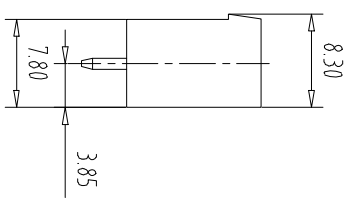

注: 本板为禁止传输、复制、翻印或传播, 以及用其内容进行复制或传播