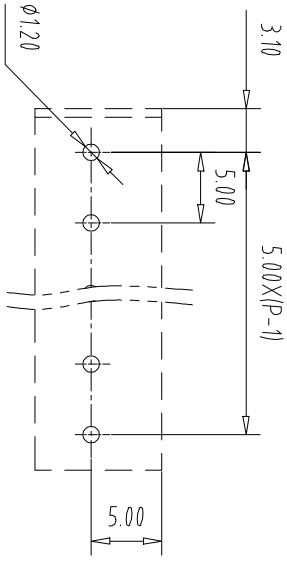

注：本板为禁止传输、复制、编辑文件，以及用其内容进行交流

REV	ECN NO.	CONTENT	CHK	DATE

- NOTES1:
UL Standard
1.Rating voltage/current: 300V//10A
2.withstanding voltage: AC2000V//1Min
3.Torque value: M3, 4.43Lb.in
4.Wire range: 22~14AWG
- IEC Standard

Pollution Degree	3	2	2
Overvoltage Category	III	II	II
Rate Impulse Voltage(kV)	/	/	/
Rate Voltage(V)	/	250V	/
Rate Current(A)	/	15A	/

- NOTES2:
1.Housing: PA66(UL94V-0)
2.Solder Pin: Copper alloy(Sn Plated)
3.Spring: Stainless Steel
4.Screw: Steel(M3,Zn Plated)

NOTES3:

- 1.Pitch: 5.0mm Poles: 02-24P
2.Stripping length: 5-6mm
3.Operating temperature: -40℃~+105℃
4.RoHS Compliance

How to order

Pitch Range In mm	Nominal Dimension In mm	Range	Symbol					
Over 6 TO	Over 10 TO	Over 30 TO	Over 60 TO	Over 100 TO	Over 150 TO	Over 150 TO	0.1/10	
±0.15	±0.20	±0.30	±0.30	±0.50	±0.70	±1.00	±1.30	±2°

ITEM	NAME OF PART	NO. OF PART	Q'TY	MATERIAL	NOTE
DWG	CHK	DATE	UNITS	MM	SHEET/OF
APP	DATE	SCALE	1:1	A4	1/1
CIXI MAIXU ELECTRONICS CO.,LTD					NAME
东莞市迈旭电子有限公司					MX300-5.0-XXP
DWGNO.					

X-ON Electronics