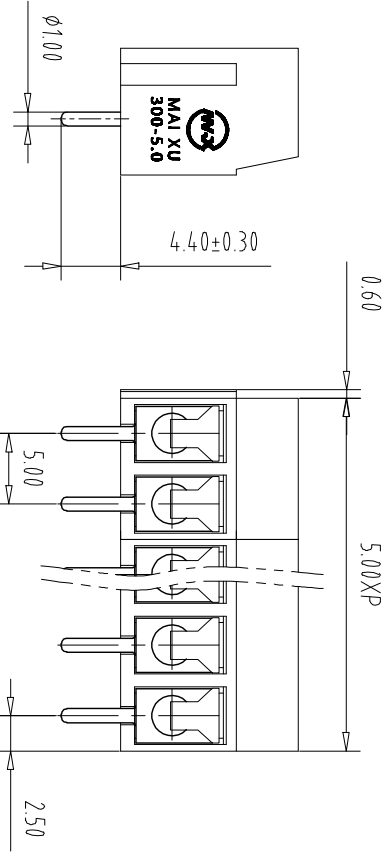

注：本板为禁止传输、复制、编辑文件，以及用其内容进行交流

REV	ECN NO.	CONTENT	CHK	DATE

- NOTES1:
UL Standard
1.Rating voltage/current: 300V//10A
2.withstanding voltage: AC2000V//1Min
3.Torque value: M3, 4.43Lb.in
4.Wire range: 22~14AWG
- IEC Standard

Pollution Degree	3	2	2
Overvoltage Category	III	II	II
Rate Impulse Voltage(kV)	/	/	/
Rate Voltage(V)	/	250V	/
Rate Current(A)	/	15A	/

- NOTES2:
1.Housing: PA66(UL94V-0)
2.Solder Pin: Copper alloy(Sn Plated)
3.Spring: Stainless Steel
4.Screw: Steel(M3,Zn Plated)

NOTES3:

- 1.Pitch: 5.0mm Poles: 02-24P
2.Stripping length: 5-6mm
3.Operating temperature: -40℃~+105℃
4.RoHS Compliance

How to order

Pitch Range In mm	Nominal Dimension In mm	Range	Symbol					
Over 6 TO	Over 10 TO	Over 30 TO	Over 60 TO	Over 100 TO	Over 150 TO	Over 150 TO	0.1/10	
±0.15	±0.20	±0.30	±0.30	±0.50	±0.70	±1.00	±1.30	±2°

ITEM	NAME OF PART	NO. OF PART	Q'TY	MATERIAL	NOTE
DWG	CHK	DATE	UNITS	MM	SHEET/OF
APP	DATE	SCALE	1:1	A4	1/1
CIXI MAIXU ELECTRONICS CO.,LTD					NAME
东莞市迈旭电子有限公司					MX300-5.0-XXP
DWGNO.					

X-ON Electronics