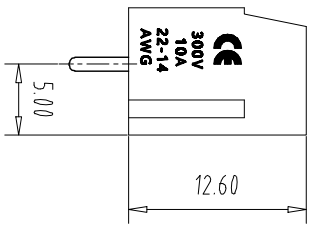

注：本板为禁止传输、复制、编辑文件，以及用其内容进行交流

REV	ECN NO.	CONTENT	CHK	DATE

- NOTES1:
UL Standard
1.Rating voltage/current: 300V//10A
2.withstanding voltage: AC2000V//1Min
3.Torque value: M3, 4.43Lb.in
4.Wire range: 22~14AWG
- IEC Standard

Pollution Degree	3	2	2
Overvoltage Category	III	II	II
Rate Impulse Voltage(kV)	/	/	/
Rate Voltage(V)	/	250V	/
Rate Current(A)	/	15A	/

- NOTES2:
1.Housing: PA66(UL94V-0)
2.Solder Pin: Copper alloy(Sn Plated)
3.Spring: Stainless Steel
4.Screw: Steel(M3,Zn Plated)

NOTES3:

- 1.Pitch: 5.0mm Poles: 02-24P
2.Stripping length: 5-6mm
3.Operating temperature: -40℃~+105℃
4.RoHS Compliance

How to order

Pitch Range In mm	Nominal Dimension In mm	Range	Symbol					
Over 6 TO	Over 10 TO	Over 30 TO	Over 60 TO	Over 100 TO	Over 150 TO	Over 150 TO	0.1/10	
±0.15	±0.20	±0.30	±0.30	±0.50	±0.70	±1.00	±1.30	±2°

ITEM	NAME OF PART	NO. OF PART	Q'TY	MATERIAL	NOTE
DWG	CHK	DATE	UNITS	MM	SHEET/OF
APP	DATE	SCALE	1:1	A4	1/1
CIXI MAIXU ELECTRONICS CO.,LTD					NAME
东莞市迈旭电子有限公司					MX300-5.0-XXP
DWGNO.					

X-ON Electronics