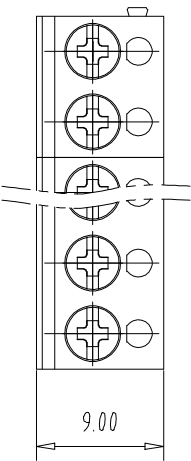

注：本板为禁止传输、复制、编辑文件，以及用其内容进行交流

REV	ECN NO.	CONTENT	CHK	DATE

- NOTES1:
UL Standard
1.Rating voltage/current: 300V//10A
2.withstanding voltage: AC2000V//1Min
3.Torque value: M3, 4.43Lb.in
4.Wire range: 22~14AWG
- IEC Standard

Pollution Degree	3	2	2
Overvoltage Category	III	II	II
Rate Impulse Voltage(kV)	/	/	/
Rate Voltage(V)	/	250V	/
Rate Current(A)	/	15A	/

- NOTES2:
1.Housing: PA66(UL94V-0)
2.Solder Pin: Copper alloy(Sn Plated)
3.Spring: Stainless Steel
4.Screw: Steel(M3,Zn Plated)

NOTES3:

- 1.Pitch: 5.0mm Poles: 02-24P
2.Stripping length: 5-6mm
3.Operating temperature: -40℃~+105℃
4.RoHS Compliance

How to order

Pitch Range In mm	Nominal Dimension In mm	Range	Symbol					
Over 6 TO	Over 10 TO	Over 30 TO	Over 60 TO	Over 100 TO	Over 150 TO	Over 150 TO	0.1/10	
±0.15	±0.20	±0.30	±0.30	±0.50	±0.70	±1.00	±1.30	±2°

ITEM	NAME OF PART	NO. OF PART	Q'TY	MATERIAL	NOTE
DWG	CHK	DATE	UNITS	MM	SHEET/OF
APP	DATE	SCALE	1:1	A4	1/1
CIXI MAIXU ELECTRONICS CO.,LTD					NAME
东莞市迈旭电子有限公司					MX300-5.0-XXP
DWGNO.					

X-ON Electronics