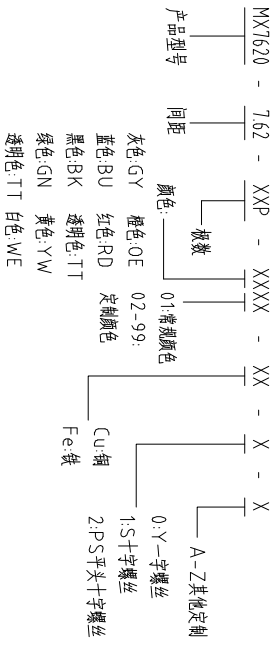

注：本板为禁止传输、复制、编辑、修改、以及用其内容进行复制

Pitch	Range	In	Nominal Dimension	Range
mm	Over 6	Over 10	Over 30	Over 60
	TO 6	TO 10	TO 30	TO 60
	TO 10	TO 24	TO 60	TO 100
	TO 10	TO 24	TO 60	TO 150
	TO 10	TO 24	TO 60	TO 150

REV	ECN NO.	CONTENT	CHK	DATE

NOTES1:
UL Standard

- 1.Rating voltage/current: 300V/20A
- 2.withstanding voltage: AC2500V//1Min
- 3.Torque value: M3, 4.43Lb.in
- 4.Wire range: 22~12AWG

- IEC Standard
- 1.Rating voltage/current: 450V/17.5A
 - 2.Torque value: M3, 0.5Nm
 - 3.wire range: 2.5mm²

- NOTES2:
- 1.Housing: PA66(UL94V-0)
 - 2.Screw: Steel(M3,Ni Plated)
 - 3.Solder Pin: Copper alloy(Sn Plated)

- NOTES3:
- 1.Pitch: 7.62mm Poles: 02-24P
 - 2.Operating temperature: -40℃~+105℃
 - 3.RoHS Compliance

How to order

ITEM	NAME OF PART	NO. OF PART	Q'TY	MATERIAL	NOTE
DWG	CHK	DATE	UNITS	MM	SHEET/OF 1/1
APP	DATE	SCALE	1:1	A4	1/1
CIXI MAIXU ELECTRONICS CO.,LTD			NAME MX7620-7.62-XXP		
MAIXU 慈溪市迈旭电子有限公司			DWGNO.		