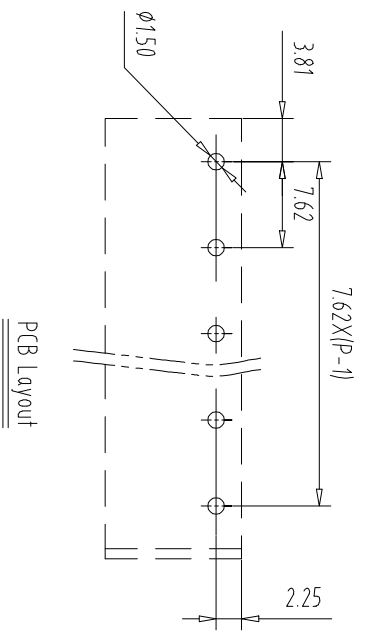

注：本板为禁止传输、复制、编辑、修改、以及用其内容进行复制

Pitch	Range	In	Nominal Dimension	Range
mm	Over 6	Over 10	Over 30	Over 60
	TO 6	TO 10	TO 30	TO 60
	TO 10	TO 24	TO 60	TO 100
	TO 10	TO 24	TO 60	TO 150
	TO 10	TO 24	TO 60	TO 150

REV	ECN NO.	CONTENT	CHK	DATE

NOTES1:
UL Standard

- 1.Rating voltage/current: 300V/20A
- 2.withstanding voltage: AC2500V//1Min
- 3.Torque value: M3, 4.43Lb.in
- 4.Wire range: 22~12AWG

- IEC Standard
- 1.Rating voltage/current: 450V/17.5A
 - 2.Torque value: M3, 0.5Nm
 - 3.wire range: 2.5mm²

- NOTES2:
- 1.Housing: PA66(UL94V-0)
 - 2.Screw: Steel(M3,Ni Plated)
 - 3.Solder Pin: Copper alloy(Sn Plated)

- NOTES3:
- 1.Pitch: 7.62mm Poles: 02-24P
 - 2.Operating temperature: -40℃~+105℃
 - 3.RoHS Compliance

How to order

ITEM	NAME OF PART	NO. OF PART	Q'TY	MATERIAL	NOTE
DWG	CHK	DATE	UNITS	MM	SHEET/OF 1/1
APP	DATE	SCALE	1:1	A4	1/1
CIXI MAIXU ELECTRONICS CO.,LTD			NAME MX7620-7.62-XXP		
MAIXU 慈溪市迈旭电子有限公司			DWGNO.		