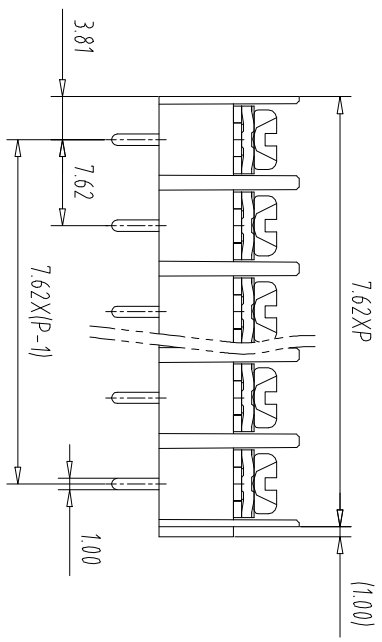

注：本板为禁止传输、复制、编辑、修改、以及用其内容进行复制

Pitch	Range	In	Nominal Dimension	Range
mm	Over 6	Over 10	Over 30	Over 60
	TO 6	TO 10	TO 30	TO 60
	TO 10	TO 24	TO 60	TO 100
	TO 10	TO 24	TO 60	TO 150
	TO 10	TO 24	TO 60	TO 150

REV	ECN NO.	CONTENT	CHK	DATE

NOTES1:
UL Standard

- 1.Rating voltage/current: 300V/20A
- 2.withstanding voltage: AC2500V//1Min
- 3.Torque value: M3, 4.43Lb.in
- 4.Wire range: 22~12AWG

- IEC Standard
- 1.Rating voltage/current: 450V/17.5A
 - 2.Torque value: M3, 0.5Nm
 - 3.wire range: 2.5mm²

- NOTES2:
- 1.Housing: PA66(UL94V-0)
 - 2.Screw: Steel(M3,Ni Plated)
 - 3.Solder Pin: Copper alloy(Sn Plated)

- NOTES3:
- 1.Pitch: 7.62mm Poles: 02-24P
 - 2.Operating temperature: -40℃~+105℃
 - 3.RoHS Compliance

How to order

ITEM	NAME OF PART	NO. OF PART	Q'TY	MATERIAL	NOTE
DWG	CHK	DATE	UNITS	MM	SHEET/OF 1/1
APP	DATE	SCALE	1:1	A4	1/1
CIXI MAIXU ELECTRONICS CO.,LTD			NAME MX7620-7.62-XXP		
MAIXU 慈溪市迈旭电子有限公司			DWGNO.		