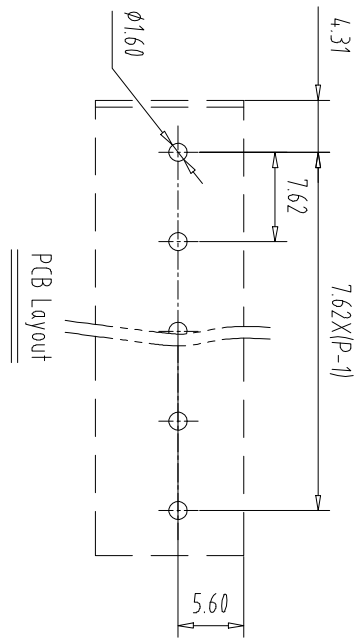

注：本板为禁止运输、复制、翻印或修改，以及用其内容建设交流。

REV	ECN NO.	CONTENT	CHK	DATE
-----	---------	---------	-----	------

NOTES1:  
UL Standard  
1.Rating voltage/current: 300V/30A  
2.withstanding voltage: AC2500V/1Min  
3.Torque value: M3, 4.43Lb.in  
4.Wire range: 26~10AWG

IEC Standard  
1.1.Rating voltage/current: 450V/32A  
2. Torque value: M3, 0.5Nm  
3.wire range: 15-4.0mm<sup>2</sup>

NOTES2:  
1.Housing: PA66(UL94V-0)  
2.Solder Pin: Copper alloy(Sn Plated)  
3.Cage: Brass(Ni Plated)  
4.Screw: Steel(M3,Zn Plated)

NOTES3:  
1.Pitch: 7.62mm Poles: 02-24P  
2.Stripping length: 7-8mm  
3.Operating temperature: -40℃~+105℃  
4.RoHS Compliance

How to order

MX762 - 762 - XXP - XXXX - XX - X - X - X

产品型号 间距 颜色 数量

灰色:GY 蓝色:BU 黑色:BK 绿色:GN 透明色:TT 白色:WE

ITEM	NAME OF PART	NO. OF PART	Q'TY	MATERIAL	NOTE
DWG	CHK	DATE	UNITS	MM	SHEET/OF
APP	DATE	SCALE	1:1	A4	1/1
CIXI MAIXU ELECTRONICS CO.,LTD			NAME	MX762-762-XXP	
慈溪市迈旭电子有限公司			DWGNO.		