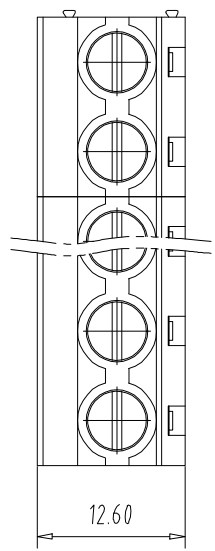

注：本板为禁止运输、复制、翻印或修改，以及用其内容建设交流。

REV	ECN NO.	CONTENT	CHK	DATE
-----	---------	---------	-----	------

NOTES1:  
UL Standard  
1.Rating voltage/current: 300V/30A  
2.withstanding voltage: AC2500V/1Min  
3.Torque value: M3, 4.43Lb.in  
4.Wire range: 26~10AWG

IEC Standard  
1.1.Rating voltage/current: 450V/32A  
2. Torque value: M3, 0.5Nm  
3.wire range: 15-4.0mm<sup>2</sup>

NOTES2:  
1.Housing: PA66(UL94V-0)  
2.Solder Pin: Copper alloy(Sn Plated)  
3.Cage: Brass(Ni Plated)  
4.Screw: Steel(M3,Zn Plated)

NOTES3:  
1.Pitch: 7.62mm Poles: 02-24P  
2.Stripping length: 7-8mm  
3.Operating temperature: -40℃~+105℃  
4.RoHS Compliance

How to order

MX762 - 762 - XXP - XXXX - XX - X - X - X

产品型号 间距 颜色 数量

灰色:GY 蓝色:BU 黑色:BK 绿色:GN 透明色:TT 白色:WE

ITEM	NAME OF PART	NO. OF PART	Q'TY	MATERIAL	NOTE
DWG	CHK	DATE	UNITS	MM	SHEET/OF
APP	DATE	SCALE	1:1	A4	1/1
CIXI MAIXU ELECTRONICS CO.,LTD			NAME	MX762-762-XXP	
慈溪市迈旭电子有限公司			DWGNO.		