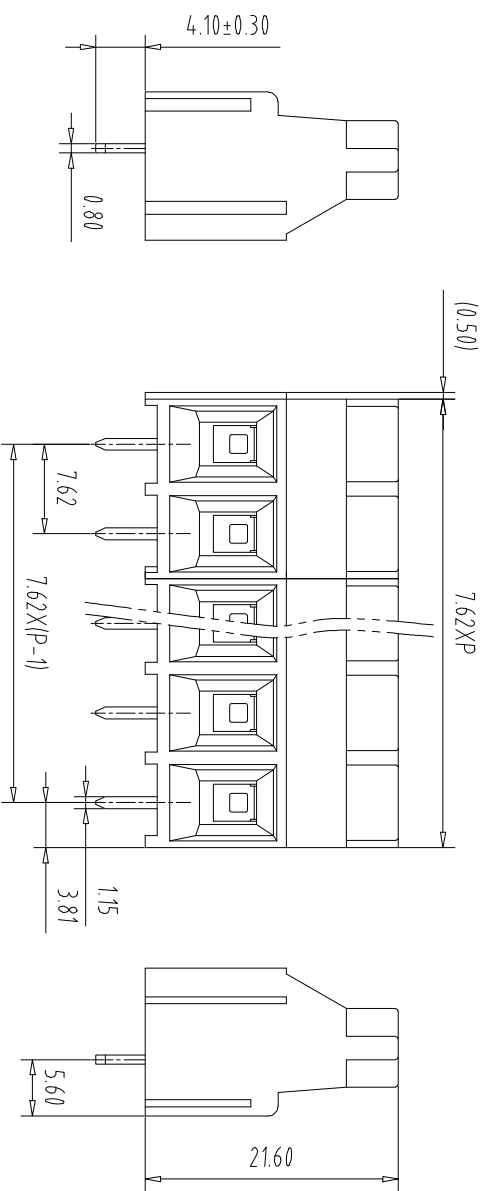

注：本板为禁止运输、复制、翻印或修改，以及用其内容建设交流。

REV	ECN NO.	CONTENT	CHK	DATE
-----	---------	---------	-----	------

NOTES1:  
UL Standard  
1.Rating voltage/current: 300V/30A  
2.withstanding voltage: AC2500V/1Min  
3.Torque value: M3, 4.43Lb.in  
4.Wire range: 26~10AWG

IEC Standard  
1.1.Rating voltage/current: 450V/32A  
2. Torque value: M3, 0.5Nm  
3.wire range: 15-4.0mm<sup>2</sup>

NOTES2:  
1.Housing: PA66(UL94V-0)  
2.Solder Pin: Copper alloy(Sn Plated)  
3.Cage: Brass(Ni Plated)  
4.Screw: Steel(M3,Zn Plated)

NOTES3:  
1.Pitch: 7.62mm Poles: 02-24P  
2.Stripping length: 7-8mm  
3.Operating temperature: -40℃~+105℃  
4.RoHS Compliance

How to order

MX762 - 762 - XXP - XXXX - XX - X - X - X

产品型号 间距 颜色 数量

灰色:GY 蓝色:BU 黑色:BK 绿色:GN 透明色:TT 白色:WE

ITEM	NAME OF PART	NO. OF PART	Q'TY	MATERIAL	NOTE
DWG	CHK	DATE	UNITS	MM	SHEET/OF
APP	DATE	SCALE	1:1	A4	1/1
CIXI MAIXU ELECTRONICS CO.,LTD			NAME	MX762-762-XXP	
慈溪市迈旭电子有限公司			DWGNO.		