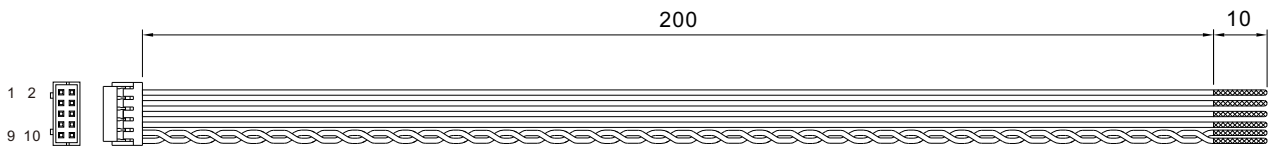

A1.5 CN81 Accessory

NMS-240-CN81

HRS DF11-10DS
or equivalent

UL1007 24AWG

HRS DF11-10DS PIN NO.	1	2	3	4	5	6	7	8	9	10
Wire color	Black	Black	Yellow	Red	White	Orange	Purple	Green	Blue	Brown
Assignment	GND	GND	RC2	VCC2	DC-OK	CS	PC	PV	+S	-S

A1.6 Blank Module

Blank Module	
BLANK-NMS240