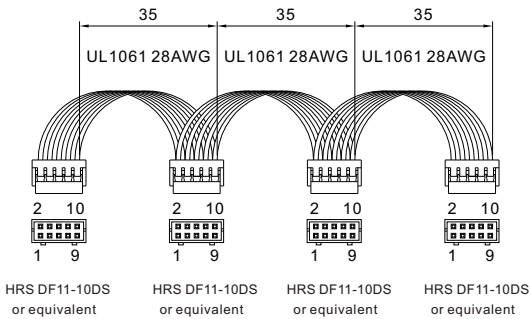

NMS-240-P2
(For NMS-240, 2 units)

NMS-240-P3
(For NMS-240, 3 units)

NMS-240-P4
(For NMS-240, 4 units)

NMS-240-P5
(For NMS-240, 5 units)

NMS-240-P6
(For NMS-240, 6 units)

HRS DF11-10DS PIN NO.	1	2	3	4	5	6	7	8	9	10
Wire Color	Black GND	Black GND	Yellow RC2	Red VCC2	White DC-OK	Orange CS	Purple PC	Green PV	Blue +S	Brown -S

A1.3 Series Connection Accessory

Series Connection Accessory	
FAS-005 (For 1-slot modules:NMS-240)	

A1.4 CN32 Accessory

NMP-CN32

HRS DF11-06DS
or equivalent

UL1007 24AWG

HRS DF11-06DS PIN NO.	1	2	3	4	5	6
Wire color	Red	Red	Black	Black	Blue	Gray
Assignment	+5V -AUX-P	+5V -AUX-P	GND-P	GND-P	RC1	T-Alarm