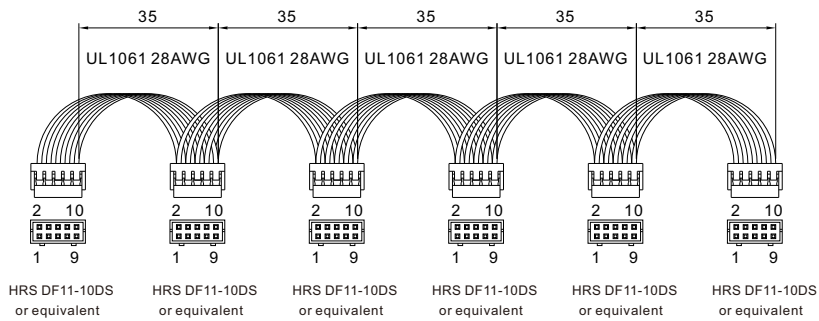

NMS-240-P2
(For NMS-240, 2 units)

NMS-240-P3
(For NMS-240, 3 units)

NMS-240-P4
(For NMS-240, 4 units)

NMS-240-P5
(For NMS-240, 5 units)

NMS-240-P6
(For NMS-240, 6 units)

HRS DF11-10DS PIN NO.	1	2	3	4	5	6	7	8	9	10
Wire Color	Black GND	Black GND	Yellow RC2	Red VCC2	White DC-OK	Orange CS	Purple PC	Green PV	Blue +S	Brown -S

A1.3 Series Connection Accessory

Series Connection Accessory	
FAS-005 (For 1-slot modules:NMS-240)	

A1.4 CN32 Accessory

NMP-CN32

HRS DF11-06DS
or equivalent

UL1007 24AWG

HRS DF11-06DS PIN NO.	1	2	3	4	5	6
Wire color	Red	Red	Black	Black	Blue	Gray
Assignment	+5V -AUX-P	+5V -AUX-P	GND-P	GND-P	RC1	T-Alarm