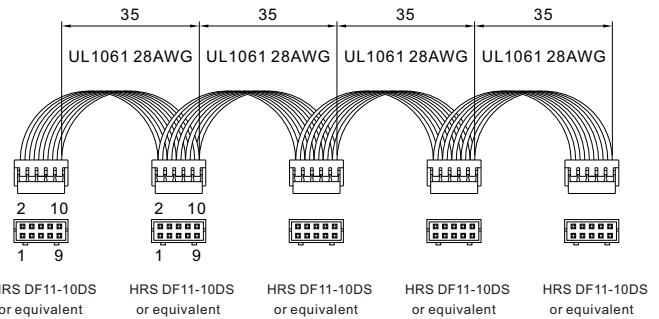

NMS-240-P2
(For NMS-240, 2 units)

NMS-240-P3
(For NMS-240, 3 units)

NMS-240-P4
(For NMS-240, 4 units)

NMS-240-P5
(For NMS-240, 5 units)

NMS-240-P6
(For NMS-240, 6 units)

HRS DF11-10DS PIN NO.	1	2	3	4	5	6	7	8	9	10
Wire Color	Black GND	Black GND	Yellow RC2	Red VCC2	White DC-OK	Orange CS	Purple PC	Green PV	Blue +S	Brown -S

A1.3 Series Connection Accessory

Series Connection Accessory	
FAS-005 (For 1-slot modules:NMS-240)	

A1.4 CN32 Accessory

NMP-CN32

HRS DF11-06DS
or equivalent

UL1007 24AWG

HRS DF11-06DS PIN NO.	1	2	3	4	5	6
Wire color	Red	Red	Black	Black	Blue	Gray
Assignment	+5V -AUX-P	+5V -AUX-P	GND-P	GND-P	RC1	T-Alarm