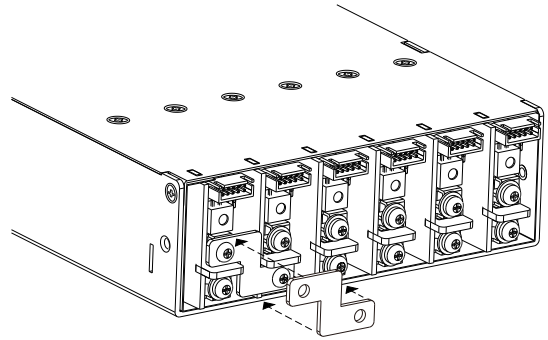

NMS-240-P2
(For NMS-240, 2 units)

NMS-240-P3
(For NMS-240, 3 units)

NMS-240-P4
(For NMS-240, 4 units)

NMS-240-P5
(For NMS-240, 5 units)

NMS-240-P6
(For NMS-240, 6 units)

HRS DF11-10DS PIN NO.	1	2	3	4	5	6	7	8	9	10
Wire Color	Black GND	Black GND	Yellow RC2	Red VCC2	White DC-OK	Orange CS	Purple PC	Green PV	Blue +S	Brown -S

A1.3 Series Connection Accessory

Series Connection Accessory	
FAS-005 (For 1-slot modules:NMS-240)	

A1.4 CN32 Accessory

NMP-CN32

HRS DF11-06DS
or equivalent

UL1007 24AWG

HRS DF11-06DS PIN NO.	1	2	3	4	5	6
Wire color	Red	Red	Black	Black	Blue	Gray
Assignment	+5V -AUX-P	+5V -AUX-P	GND-P	GND-P	RC1	T-Alarm