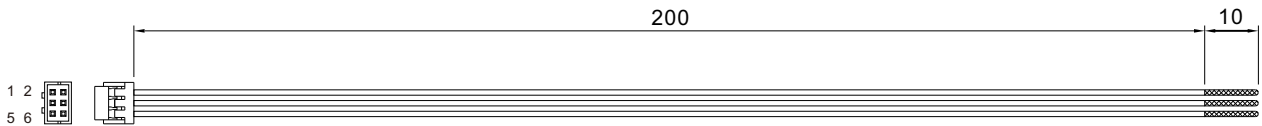

A1.4 CN32 Accessory

NMP-CN32

HRS DF11-06DS
or equivalent

UL1007 24AWG

HRS DF11-06DS PIN NO.	1	2	3	4	5	6
Wire color	Red	Red	Black	Black	Blue	Gray
Assignment	+5V -AUX-P	+5V -AUX-P	GND-P	GND-P	RC1	T-Alarm