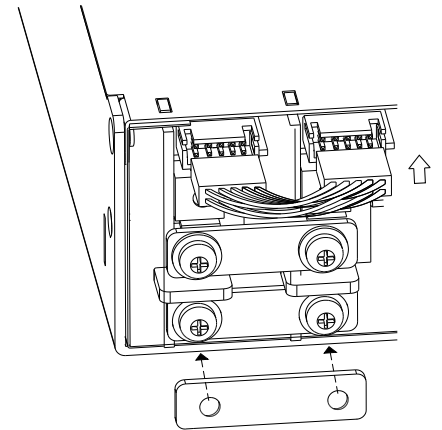

NMP Accessories

A1.1 ±V Parallel Connection Accessories

Parallel Connection Accessory	
FAP-009 (For NMS-240, 2 units)	
FAP-010 (For NMS-240, 3 units)