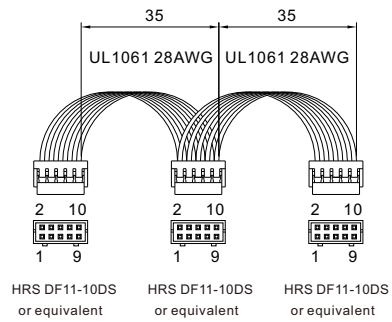

NMS-240-P2
(For NMS-240, 2 units)

NMS-240-P3
(For NMS-240, 3 units)

NMS-240-P4
(For NMS-240, 4 units)

NMS-240-P5
(For NMS-240, 5 units)

NMS-240-P6
(For NMS-240, 6 units)

HRS DF11-10DS PIN NO.	1	2	3	4	5	6	7	8	9	10
Wire Color	Black GND	Black GND	Yellow RC2	Red VCC2	White DC-OK	Orange CS	Purple PC	Green PV	Blue +S	Brown -S