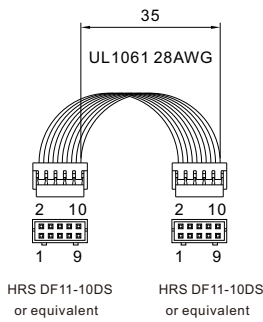

NMS-240-P2
(For NMS-240, 2 units)

NMS-240-P3
(For NMS-240, 3 units)

NMS-240-P4
(For NMS-240, 4 units)

NMS-240-P5
(For NMS-240, 5 units)

NMS-240-P6
(For NMS-240, 6 units)

HRS DF11-10DS PIN NO.	1	2	3	4	5	6	7	8	9	10
Wire Color	Black GND	Black GND	Yellow RC2	Red VCC2	White DC-OK	Orange CS	Purple PC	Green PV	Blue +S	Brown -S