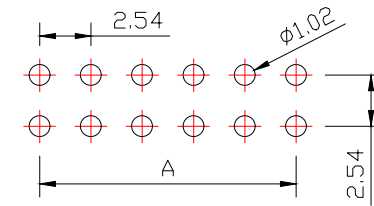

# SPECIFICATIONS

Current Rating: 3Amps  
 Insulation Resistance: 1000MΩ Min  
 Contact Resistance: 20mΩ Max  
 Withstanding Voltage: AC 1000V  
 Operation Temperature: -40° to +105°  
 Contact Material: Brass  
 Insulator Material: Polyester (UL 94V-0)  
 Contact plating: Gold Flash  
 Standard: PA6T  
 Max. Processing Temp: 240° C for 30-60 seconds  
 (260° C for 10 seconds)

RECOMMEND P. C. B LAYOUT  
 PCB TOLERANCE: ±0.05 (TOP VIEW)

**兆星精密电子 (深圳) 有限公司**

UNLESS OTHERWISE SPECIFIED TOLERANCE  
 X : ±0.30 X° : ±5°  
 X.X : ±0.25 X.X° : ±1°  
 X.XX : ±0.20 X.XX° : ±0.5°

DRAWN NAME: 2.54DC3-NPin H8.9 180度 PC3.2 L11.5 6T

SIZE	A4	SCALE	N:1	PROUCT NO.	ZX-1DC2.54-2-10PZZ
REV	A	UNIT	mm	PROJECT	 PAGE 1/1

CHECKED: \_\_\_\_\_ CHECKED: \_\_\_\_\_ / / APPROVED: \_\_\_\_\_ / /

No. of	DIM. A	DIM. B	No. of	DIM. A	DIM. B	No. of	DIM. A	DIM. B
6	5.08	7.62	20	22.86	25.40	36	43.18	45.72
8	7.62	10.16	24	27.94	30.48	40	48.26	50.80
10	10.16	12.70	26	30.48	33.02	44	53.34	55.88
12	12.70	15.24	28	33.02	35.56	50	60.96	63.50
14	15.24	17.78	30	35.56	38.10	60	73.66	76.20
16	17.78	20.32	32	38.10	40.64	64	78.74	81.28
18	20.32	22.86	34	40.64	43.18			