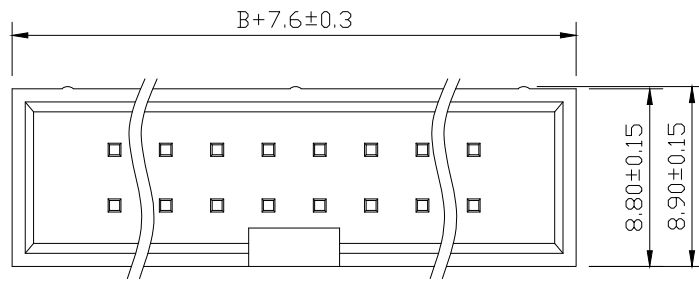

# SPECIFICATIONS

Current Rating: 3Amps  
 Insulation Resistance: 1000MΩ Min  
 Contact Resistance: 20mΩ Max  
 Withstanding Voltage: AC 1000V  
 Operation Temperature: -40° to +105°  
 Contact Material: Brass  
 Insulator Material: Polyester (UL 94V-0)  
 Contact plating: Gold Flash  
 Standard: PA6T  
 Max. Processing Temp: 240° C for 30-60 seconds  
 (260° C for 10 seconds)

RECOMMEND P. C. B LAYOUT  
 PCB TOLERANCE: ±0.05 (TOP VIEW)

**兆星精密电子 (深圳) 有限公司**

UNLESS OTHERWISE SPECIFIED TOLERANCE  
 X : ±0.30 X° : ±5°  
 X.X : ±0.25 X.X° : ±1°  
 X.XX : ±0.20 X.XX° : ±0.5°

DRAWN NAME: 2.54DC3-NPin H8.9 180度 PC3.2 L11.5 6T

SIZE	A4	SCALE	N:1	PROUCT NO.	ZX-1DC2.54-2-10PZZ
REV	A	UNIT	mm	PROJECT	 PAGE 1/1

CHECKED: \_\_\_\_\_ CHECKED: \_\_\_\_\_ / / APPROVED: \_\_\_\_\_ / /

No. of	DIM. A	DIM. B	No. of	DIM. A	DIM. B	No. of	DIM. A	DIM. B
6	5.08	7.62	20	22.86	25.40	36	43.18	45.72
8	7.62	10.16	24	27.94	30.48	40	48.26	50.80
10	10.16	12.70	26	30.48	33.02	44	53.34	55.88
12	12.70	15.24	28	33.02	35.56	50	60.96	63.50
14	15.24	17.78	30	35.56	38.10	60	73.66	76.20
16	17.78	20.32	32	38.10	40.64	64	78.74	81.28
18	20.32	22.86	34	40.64	43.18			