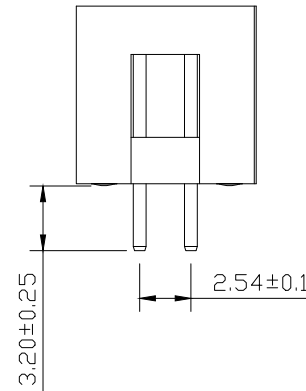

# SPECIFICATIONS

Current Rating: 3Amps  
 Insulation Resistance: 1000MΩ Min  
 Contact Resistance: 20mΩ Max  
 Withstanding Voltage: AC 1000V  
 Operation Temperature: -40° to +105°  
 Contact Material: Brass  
 Insulator Material: Polyester (UL 94V-0)  
 Contact plating: Gold Flash  
 Standard: PA6T  
 Max. Processing Temp: 240° C for 30-60 seconds  
 (260° C for 10 seconds)

RECOMMEND P. C. B LAYOUT  
 PCB TOLERANCE: ±0.05 (TOP VIEW)

**兆星精密电子 (深圳) 有限公司**

UNLESS OTHERWISE SPECIFIED TOLERANCE  
 X : ±0.30 X° : ±5°  
 X.X : ±0.25 X.X° : ±1°  
 X.XX : ±0.20 X.XX° : ±0.5°

DRAWN NAME: 2.54DC3-NPin H8.9 180度 PC3.2 L11.5 6T

SIZE	A4	SCALE	N:1	PROUCT NO.	ZX-1DC2.54-2-10PZZ
REV	A	UNIT	mm	PROJECT	 PAGE 1/1

CHECKED: \_\_\_\_\_ CHECKED: \_\_\_\_\_ / / APPROVED: \_\_\_\_\_ / /

No. of	DIM. A	DIM. B	No. of	DIM. A	DIM. B	No. of	DIM. A	DIM. B
6	5.08	7.62	20	22.86	25.40	36	43.18	45.72
8	7.62	10.16	24	27.94	30.48	40	48.26	50.80
10	10.16	12.70	26	30.48	33.02	44	53.34	55.88
12	12.70	15.24	28	33.02	35.56	50	60.96	63.50
14	15.24	17.78	30	35.56	38.10	60	73.66	76.20
16	17.78	20.32	32	38.10	40.64	64	78.74	81.28
18	20.32	22.86	34	40.64	43.18			