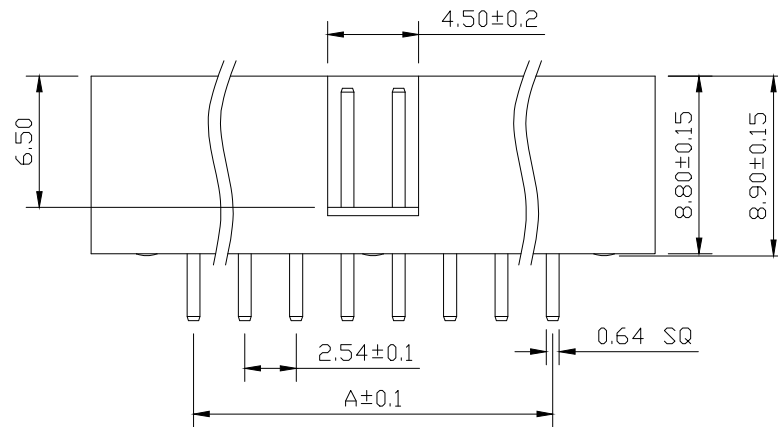

# SPECIFICATIONS

Current Rating: 3Amps  
 Insulation Resistance: 1000MΩ Min  
 Contact Resistance: 20mΩ Max  
 Withstanding Voltage: AC 1000V  
 Operation Temperature: -40° to +105°  
 Contact Material: Brass  
 Insulator Material: Polyester (UL 94V-0)  
 Contact plating: Gold Flash  
 Standard: PA6T  
 Max. Processing Temp: 240° C for 30-60 seconds  
 (260° C for 10 seconds)

RECOMMEND P. C. B LAYOUT  
 PCB TOLERANCE: ±0.05 (TOP VIEW)

**兆星精密电子 (深圳) 有限公司**

UNLESS OTHERWISE SPECIFIED TOLERANCE  
 X : ±0.30 X° : ±5°  
 X.X : ±0.25 X.X° : ±1°  
 X.XX : ±0.20 X.XX° : ±0.5°

DRAWN NAME: 2.54DC3-NPin H8.9 180度 PC3.2 L11.5 6T

SIZE	A4	SCALE	N:1	PROUCT NO.	ZX-1DC2.54-2-10PZZ
REV	A	UNIT	mm	PROJECT	 PAGE 1/1

CHECKED: \_\_\_\_\_ CHECKED: \_\_\_\_\_ / / APPROVED: \_\_\_\_\_ / /

No. of	DIM. A	DIM. B	No. of	DIM. A	DIM. B	No. of	DIM. A	DIM. B
6	5.08	7.62	20	22.86	25.40	36	43.18	45.72
8	7.62	10.16	24	27.94	30.48	40	48.26	50.80
10	10.16	12.70	26	30.48	33.02	44	53.34	55.88
12	12.70	15.24	28	33.02	35.56	50	60.96	63.50
14	15.24	17.78	30	35.56	38.10	60	73.66	76.20
16	17.78	20.32	32	38.10	40.64	64	78.74	81.28
18	20.32	22.86	34	40.64	43.18			