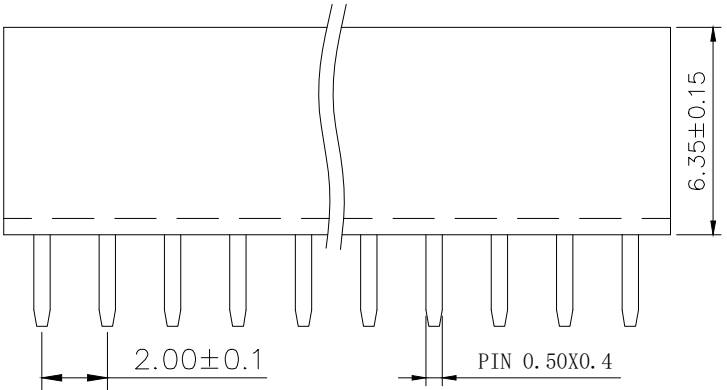

SPECIFICATIONS

Current Rating: 1.5 Amps
 Insulation Resistance: 1000MΩ Min
 Contact Resistance: 20mΩ Max
 Withstanding Voltage: AC 500V
 Operation Temperature: -40° to +105°
 Contact Material: Brass
 Standard: PA6T
 Insulator Material: Polyester (UL 94V-0)
 Contact Plating: Gold Flash
 Max. Processing Temp: 240° C for 30-60 seconds
 (260° C for 5 seconds)

RECOMMEND P. C. B LAYOUT
 PCB TOLERANCE: ± 0.05 (TOP VIEW)

UNLESS OTHERWISE SPECIFIED TOLERANCE		DRAWN NAME: 2.0FH H6.35 1xnPin 180度 Y型 PC2.8 6T									
X	: ±0.30	X°	: ±5°	SIZE		A4	SCALE	N: 1	PROUCT NO.	ZX-PM2.0-1-10PY	
X.X	: ±0.25	X.X°	: ±1°	REV	A	UNIT	mm	PROJECT		PAGE	1/1
X.XX	: ±0.20	X.XX°	: ±0.5°	CHECKED:		CHECKED:	/ /	APPROVED:		/ /	

No. of	DIM. A	DIM. B	No. of	DIM. A	DIM. B	No. of	DIM. A	DIM. B	No. of	DIM. A	DIM. B
1	0.00	2.00	11	20.00	22.00	21	40.00	42.00	31	60.00	62.00
2	2.00	4.00	12	22.00	24.00	22	42.00	44.00	32	62.00	64.00
3	4.00	6.00	13	24.00	26.00	23	44.00	46.00	33	64.00	66.00
4	6.00	8.00	14	26.00	28.00	24	46.00	48.00	34	66.00	68.00
5	8.00	10.00	15	28.00	30.00	25	48.00	50.00	35	68.00	70.00
6	10.00	12.00	16	30.00	32.00	26	50.00	52.00	36	70.00	72.00
7	12.00	14.00	17	32.00	34.00	27	52.00	54.00	37	72.00	74.00
8	14.00	16.00	18	34.00	36.00	28	54.00	56.00	38	74.00	76.00
9	16.00	18.00	19	36.00	38.00	29	56.00	58.00	39	76.00	78.00
10	18.00	20.00	20	38.00	40.00	30	58.00	60.00	40	78.00	80.00