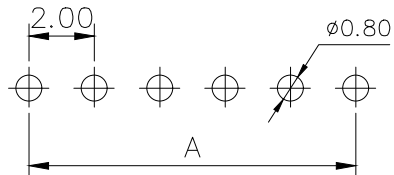

SPECIFICATIONS

Current Rating: 1.5 Amps
 Insulation Resistance: 1000MΩ Min
 Contact Resistance: 20mΩ Max
 Withstanding Voltage: AC 500V
 Operation Temperature: -40° to +105°
 Contact Material: Brass
 Standard: PA6T
 Insulator Material: Polyester (UL 94V-0)
 Contact Plating: Gold Flash
 Max. Processing Temp: 240° C for 30-60 seconds
 (260° C for 5 seconds)

RECOMMEND P. C. B LAYOUT
 PCB TOLERANCE: ± 0.05 (TOP VIEW)

UNLESS OTHERWISE SPECIFIED TOLERANCE		DRAWN NAME: 2.0FH H6.35 1xnPin 180度 Y型 PC2.8 6T									
X	: ±0.30	X°	: ±5°	SIZE		A4	SCALE	N: 1	PROUCT NO.	ZX-PM2.0-1-10PY	
X.X	: ±0.25	X.X°	: ±1°	REV	A	UNIT	mm	PROJECT		PAGE	1/1
X.XX	: ±0.20	X.XX°	: ±0.5°	CHECKED:		CHECKED:	/ /	APPROVED:		/ /	

No. of	DIM. A	DIM. B	No. of	DIM. A	DIM. B	No. of	DIM. A	DIM. B	No. of	DIM. A	DIM. B
1	0.00	2.00	11	20.00	22.00	21	40.00	42.00	31	60.00	62.00
2	2.00	4.00	12	22.00	24.00	22	42.00	44.00	32	62.00	64.00
3	4.00	6.00	13	24.00	26.00	23	44.00	46.00	33	64.00	66.00
4	6.00	8.00	14	26.00	28.00	24	46.00	48.00	34	66.00	68.00
5	8.00	10.00	15	28.00	30.00	25	48.00	50.00	35	68.00	70.00
6	10.00	12.00	16	30.00	32.00	26	50.00	52.00	36	70.00	72.00
7	12.00	14.00	17	32.00	34.00	27	52.00	54.00	37	72.00	74.00
8	14.00	16.00	18	34.00	36.00	28	54.00	56.00	38	74.00	76.00
9	16.00	18.00	19	36.00	38.00	29	56.00	58.00	39	76.00	78.00
10	18.00	20.00	20	38.00	40.00	30	58.00	60.00	40	78.00	80.00