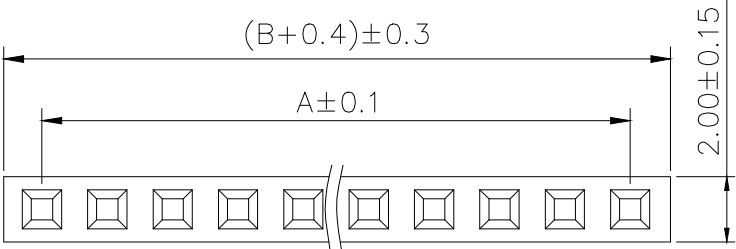

SPECIFICATIONS

Current Rating: 1.5 Amps
 Insulation Resistance: 1000MΩ Min
 Contact Resistance: 20mΩ Max
 Withstanding Voltage: AC 500V
 Operation Temperature: -40° to +105°
 Contact Material: Brass
 Standard: PA6T
 Insulator Material: Polyester (UL 94V-0)
 Contact Plating: Gold Flash
 Max. Processing Temp: 240° C for 30-60 seconds
 (260° C for 5 seconds)

RECOMMEND P. C. B LAYOUT
 PCB TOLERANCE: ± 0.05 (TOP VIEW)

UNLESS OTHERWISE SPECIFIED TOLERANCE		DRAWN NAME: 2.0FH H6.35 1xnPin 180度 Y型 PC2.8 6T									
X	: ±0.30	X°	: ±5°	SIZE		A4	SCALE	N: 1	PROUCT NO.	ZX-PM2.0-1-10PY	
X.X	: ±0.25	X.X°	: ±1°	REV	A	UNIT	mm	PROJECT		PAGE	1/1
X.XX	: ±0.20	X.XX°	: ±0.5°	CHECKED:		CHECKED:	/ /	APPROVED:		/ /	

No. of	DIM. A	DIM. B	No. of	DIM. A	DIM. B	No. of	DIM. A	DIM. B	No. of	DIM. A	DIM. B
1	0.00	2.00	11	20.00	22.00	21	40.00	42.00	31	60.00	62.00
2	2.00	4.00	12	22.00	24.00	22	42.00	44.00	32	62.00	64.00
3	4.00	6.00	13	24.00	26.00	23	44.00	46.00	33	64.00	66.00
4	6.00	8.00	14	26.00	28.00	24	46.00	48.00	34	66.00	68.00
5	8.00	10.00	15	28.00	30.00	25	48.00	50.00	35	68.00	70.00
6	10.00	12.00	16	30.00	32.00	26	50.00	52.00	36	70.00	72.00
7	12.00	14.00	17	32.00	34.00	27	52.00	54.00	37	72.00	74.00
8	14.00	16.00	18	34.00	36.00	28	54.00	56.00	38	74.00	76.00
9	16.00	18.00	19	36.00	38.00	29	56.00	58.00	39	76.00	78.00
10	18.00	20.00	20	38.00	40.00	30	58.00	60.00	40	78.00	80.00