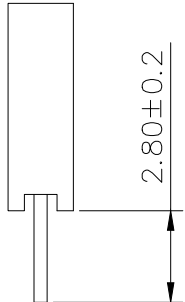

SPECIFICATIONS

Current Rating: 1.5 Amps
 Insulation Resistance: 1000MΩ Min
 Contact Resistance: 20mΩ Max
 Withstanding Voltage: AC 500V
 Operation Temperature: -40° to +105°
 Contact Material: Brass
 Standard: PA6T
 Insulator Material: Polyester (UL 94V-0)
 Contact Plating: Gold Flash
 Max. Processing Temp: 240° C for 30-60 seconds
 (260° C for 5 seconds)

RECOMMEND P. C. B LAYOUT
 PCB TOLERANCE: ± 0.05 (TOP VIEW)

UNLESS OTHERWISE SPECIFIED TOLERANCE		DRAWN NAME: 2.0FH H6.35 1xnPin 180度 Y型 PC2.8 6T									
X	: ±0.30	X°	: ±5°	SIZE		A4	SCALE	N: 1	PROUCT NO.	ZX-PM2.0-1-10PY	
X.X	: ±0.25	X.X°	: ±1°	REV	A	UNIT	mm	PROJECT		PAGE	1/1
X.XX	: ±0.20	X.XX°	: ±0.5°	CHECKED:		CHECKED:	/ /	APPROVED:		/ /	

No. of	DIM. A	DIM. B	No. of	DIM. A	DIM. B	No. of	DIM. A	DIM. B	No. of	DIM. A	DIM. B
1	0.00	2.00	11	20.00	22.00	21	40.00	42.00	31	60.00	62.00
2	2.00	4.00	12	22.00	24.00	22	42.00	44.00	32	62.00	64.00
3	4.00	6.00	13	24.00	26.00	23	44.00	46.00	33	64.00	66.00
4	6.00	8.00	14	26.00	28.00	24	46.00	48.00	34	66.00	68.00
5	8.00	10.00	15	28.00	30.00	25	48.00	50.00	35	68.00	70.00
6	10.00	12.00	16	30.00	32.00	26	50.00	52.00	36	70.00	72.00
7	12.00	14.00	17	32.00	34.00	27	52.00	54.00	37	72.00	74.00
8	14.00	16.00	18	34.00	36.00	28	54.00	56.00	38	74.00	76.00
9	16.00	18.00	19	36.00	38.00	29	56.00	58.00	39	76.00	78.00
10	18.00	20.00	20	38.00	40.00	30	58.00	60.00	40	78.00	80.00