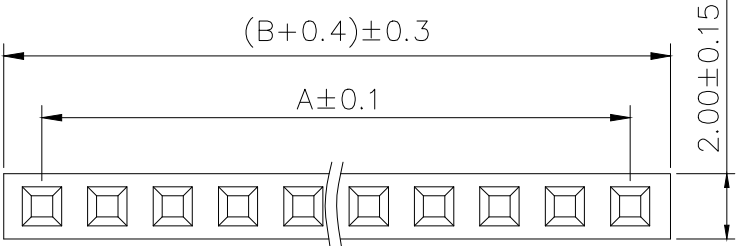

SPECIFICATIONS

Current Rating: 1.5 Amps
 Insulation Resistance: 1000MΩ Min
 Contact Resistance: 20mΩ Max
 Withstanding Voltage: AC 500V
 Operation Temperature: -40° to +105°
 Contact Material: Brass
 Standard: PA6T
 Insulator Material: Polyester (UL 94V-0)
 Contact Plating: Gold Flash
 Max. Processing Temp: 240° C for 30-60 seconds
 (260° C for 5 seconds)

RECOMMEND P. C. B LAYOUT
 PCB TOLERANCE: ± 0.05 (TOP VIEW)

UNLESS OTHERWISE SPECIFIED TOLERANCE		DRAWN NAME: 2.0FH H6.35 1xnPin 180度 Y型 PC2.8 6T										
X	: ±0.30	X°	: ±5°	SIZE		A4	SCALE	N: 1	PROUCT NO.	ZX-PM2.0-1-4PY		
X.X	: ±0.25	X.X°	: ±1°	REV	A	UNIT	mm	PROJECT		PAGE	1/1	
X.XX	: ±0.20	X.XX°	: ±0.5°	CHECKED:	CHECKED:			/ /	APPROVED:	/ /		

No. of	DIM. A	DIM. B	No. of	DIM. A	DIM. B	No. of	DIM. A	DIM. B	No. of	DIM. A	DIM. B
1	0.00	2.00	11	20.00	22.00	21	40.00	42.00	31	60.00	62.00
2	2.00	4.00	12	22.00	24.00	22	42.00	44.00	32	62.00	64.00
3	4.00	6.00	13	24.00	26.00	23	44.00	46.00	33	64.00	66.00
4	6.00	8.00	14	26.00	28.00	24	46.00	48.00	34	66.00	68.00
5	8.00	10.00	15	28.00	30.00	25	48.00	50.00	35	68.00	70.00
6	10.00	12.00	16	30.00	32.00	26	50.00	52.00	36	70.00	72.00
7	12.00	14.00	17	32.00	34.00	27	52.00	54.00	37	72.00	74.00
8	14.00	16.00	18	34.00	36.00	28	54.00	56.00	38	74.00	76.00
9	16.00	18.00	19	36.00	38.00	29	56.00	58.00	39	76.00	78.00
10	18.00	20.00	20	38.00	40.00	30	58.00	60.00	40	78.00	80.00