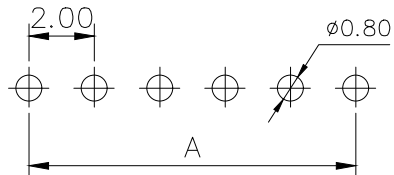

SPECIFICATIONS

Current Rating: 1.5 Amps
 Insulation Resistance: 1000MΩ Min
 Contact Resistance: 20mΩ Max
 Withstanding Voltage: AC 500V
 Operation Temperature: -40° to +105°
 Contact Material: Brass
 Standard: PA6T
 Insulator Material: Polyester (UL 94V-0)
 Contact Plating: Gold Flash
 Max. Processing Temp: 240° C for 30-60 seconds
 (260° C for 5 seconds)

RECOMMEND P. C. B LAYOUT
 PCB TOLERANCE: ± 0.05 (TOP VIEW)

UNLESS OTHERWISE SPECIFIED TOLERANCE		DRAWN NAME: 2.0FH H6.35 1xnPin 180度 Y型 PC2.8 6T										
X	: ±0.30	X°	: ±5°	SIZE		A4	SCALE	N: 1	PROUCT NO.	ZX-PM2.0-1-4PY		
X.X	: ±0.25	X.X°	: ±1°	REV	A	UNIT	mm	PROJECT		PAGE	1/1	
X.XX	: ±0.20	X.XX°	: ±0.5°	CHECKED:	CHECKED:			/ /	APPROVED:	/ /		

No. of	DIM. A	DIM. B	No. of	DIM. A	DIM. B	No. of	DIM. A	DIM. B	No. of	DIM. A	DIM. B
1	0.00	2.00	11	20.00	22.00	21	40.00	42.00	31	60.00	62.00
2	2.00	4.00	12	22.00	24.00	22	42.00	44.00	32	62.00	64.00
3	4.00	6.00	13	24.00	26.00	23	44.00	46.00	33	64.00	66.00
4	6.00	8.00	14	26.00	28.00	24	46.00	48.00	34	66.00	68.00
5	8.00	10.00	15	28.00	30.00	25	48.00	50.00	35	68.00	70.00
6	10.00	12.00	16	30.00	32.00	26	50.00	52.00	36	70.00	72.00
7	12.00	14.00	17	32.00	34.00	27	52.00	54.00	37	72.00	74.00
8	14.00	16.00	18	34.00	36.00	28	54.00	56.00	38	74.00	76.00
9	16.00	18.00	19	36.00	38.00	29	56.00	58.00	39	76.00	78.00
10	18.00	20.00	20	38.00	40.00	30	58.00	60.00	40	78.00	80.00