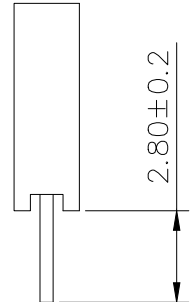

SPECIFICATIONS

Current Rating: 1.5 Amps
 Insulation Resistance: 1000MΩ Min
 Contact Resistance: 20mΩ Max
 Withstanding Voltage: AC 500V
 Operation Temperature: -40° to +105°
 Contact Material: Brass
 Standard: PA6T
 Insulator Material: Polyester (UL 94V-0)
 Contact Plating: Gold Flash
 Max. Processing Temp: 240° C for 30-60 seconds
 (260° C for 5 seconds)

RECOMMEND P. C. B LAYOUT
 PCB TOLERANCE: ± 0.05 (TOP VIEW)

UNLESS OTHERWISE SPECIFIED TOLERANCE		DRAWN NAME: 2.0FH H6.35 1xnPin 180度 Y型 PC2.8 6T										
X	: ±0.30	X°	: ±5°	SIZE		A4	SCALE	N: 1	PROUCT NO.	ZX-PM2.0-1-4PY		
X.X	: ±0.25	X.X°	: ±1°	REV	A	UNIT	mm	PROJECT		PAGE	1/1	
X.XX	: ±0.20	X.XX°	: ±0.5°	CHECKED:	CHECKED:			/ /	APPROVED:	/ /		

No. of	DIM. A	DIM. B	No. of	DIM. A	DIM. B	No. of	DIM. A	DIM. B	No. of	DIM. A	DIM. B
1	0.00	2.00	11	20.00	22.00	21	40.00	42.00	31	60.00	62.00
2	2.00	4.00	12	22.00	24.00	22	42.00	44.00	32	62.00	64.00
3	4.00	6.00	13	24.00	26.00	23	44.00	46.00	33	64.00	66.00
4	6.00	8.00	14	26.00	28.00	24	46.00	48.00	34	66.00	68.00
5	8.00	10.00	15	28.00	30.00	25	48.00	50.00	35	68.00	70.00
6	10.00	12.00	16	30.00	32.00	26	50.00	52.00	36	70.00	72.00
7	12.00	14.00	17	32.00	34.00	27	52.00	54.00	37	72.00	74.00
8	14.00	16.00	18	34.00	36.00	28	54.00	56.00	38	74.00	76.00
9	16.00	18.00	19	36.00	38.00	29	56.00	58.00	39	76.00	78.00
10	18.00	20.00	20	38.00	40.00	30	58.00	60.00	40	78.00	80.00