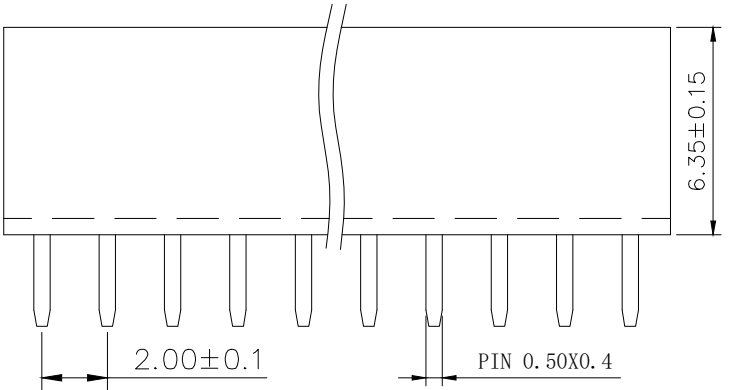

SPECIFICATIONS

Current Rating: 1.5 Amps
 Insulation Resistance: 1000MΩ Min
 Contact Resistance: 20mΩ Max
 Withstanding Voltage: AC 500V
 Operation Temperature: -40° to +105°
 Contact Material: Brass
 Standard: PA6T
 Insulator Material: Polyester (UL 94V-0)
 Contact Plating: Gold Flash
 Max. Processing Temp: 240° C for 30-60 seconds
 (260° C for 5 seconds)

RECOMMEND P. C. B LAYOUT
 PCB TOLERANCE: ± 0.05 (TOP VIEW)

UNLESS OTHERWISE SPECIFIED TOLERANCE		DRAWN NAME: 2.0FH H6.35 1xnPin 180度 Y型 PC2.8 6T										
X	: ±0.30	X°	: ±5°	SIZE		A4	SCALE	N: 1	PROUCT NO.	ZX-PM2.0-1-4PY		
X.X	: ±0.25	X.X°	: ±1°	REV	A	UNIT	mm	PROJECT		PAGE	1/1	
X.XX	: ±0.20	X.XX°	: ±0.5°	CHECKED:	CHECKED:			/ /	APPROVED:	/ /		

No. of	DIM. A	DIM. B	No. of	DIM. A	DIM. B	No. of	DIM. A	DIM. B	No. of	DIM. A	DIM. B
1	0.00	2.00	11	20.00	22.00	21	40.00	42.00	31	60.00	62.00
2	2.00	4.00	12	22.00	24.00	22	42.00	44.00	32	62.00	64.00
3	4.00	6.00	13	24.00	26.00	23	44.00	46.00	33	64.00	66.00
4	6.00	8.00	14	26.00	28.00	24	46.00	48.00	34	66.00	68.00
5	8.00	10.00	15	28.00	30.00	25	48.00	50.00	35	68.00	70.00
6	10.00	12.00	16	30.00	32.00	26	50.00	52.00	36	70.00	72.00
7	12.00	14.00	17	32.00	34.00	27	52.00	54.00	37	72.00	74.00
8	14.00	16.00	18	34.00	36.00	28	54.00	56.00	38	74.00	76.00
9	16.00	18.00	19	36.00	38.00	29	56.00	58.00	39	76.00	78.00
10	18.00	20.00	20	38.00	40.00	30	58.00	60.00	40	78.00	80.00