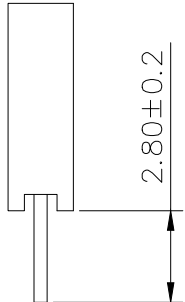

# SPECIFICATIONS

Current Rating: 1.5 Amps  
 Insulation Resistance: 1000MΩ Min  
 Contact Resistance: 20mΩ Max  
 Withstanding Voltage: AC 500V  
 Operation Temperature: -40° to +105°  
 Contact Material: Brass  
 Standard: PA6T  
 Insulator Material: Polyester (UL 94V-0)  
 Contact Plating: Gold Flash  
 Max. Processing Temp: 240° C for 30-60 seconds  
 (260° C for 5 seconds)

**RECOMMEND P. C. B LAYOUT**  
 PCB TOLERANCE:  $\pm 0.05$  (TOP VIEW)

UNLESS OTHERWISE SPECIFIED TOLERANCE		DRAWN NAME: 2.0FH H6.35 1xnPin 180度 Y型 PC2.8 6T										
X	: ±0.30	X°	: ±5°	SIZE		A4	SCALE	N: 1	PROUCT NO.	ZX-PM2.0-1-5PY		
X.X	: ±0.25	X.X°	: ±1°	REV	A	UNIT	mm	PROJECT		PAGE	1/1	
X.XX	: ±0.20	X.XX°	: ±0.5°	CHECKED:	CHECKED:			/ /	APPROVED:	/ /		

No. of	DIM. A	DIM. B	No. of	DIM. A	DIM. B	No. of	DIM. A	DIM. B	No. of	DIM. A	DIM. B
1	0.00	2.00	11	20.00	22.00	21	40.00	42.00	31	60.00	62.00
2	2.00	4.00	12	22.00	24.00	22	42.00	44.00	32	62.00	64.00
3	4.00	6.00	13	24.00	26.00	23	44.00	46.00	33	64.00	66.00
4	6.00	8.00	14	26.00	28.00	24	46.00	48.00	34	66.00	68.00
5	8.00	10.00	15	28.00	30.00	25	48.00	50.00	35	68.00	70.00
6	10.00	12.00	16	30.00	32.00	26	50.00	52.00	36	70.00	72.00
7	12.00	14.00	17	32.00	34.00	27	52.00	54.00	37	72.00	74.00
8	14.00	16.00	18	34.00	36.00	28	54.00	56.00	38	74.00	76.00
9	16.00	18.00	19	36.00	38.00	29	56.00	58.00	39	76.00	78.00
10	18.00	20.00	20	38.00	40.00	30	58.00	60.00	40	78.00	80.00