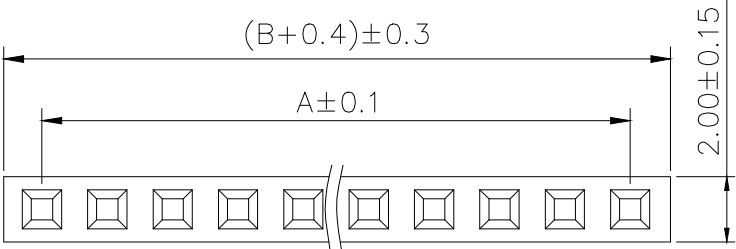

# SPECIFICATIONS

Current Rating: 1.5 Amps  
 Insulation Resistance: 1000MΩ Min  
 Contact Resistance: 20mΩ Max  
 Withstanding Voltage: AC 500V  
 Operation Temperature: -40° to +105°  
 Contact Material: Brass  
 Standard: PA6T  
 Insulator Material: Polyester (UL 94V-0)  
 Contact Plating: Gold Flash  
 Max. Processing Temp: 240° C for 30-60 seconds  
 (260° C for 5 seconds)

**RECOMMEND P. C. B LAYOUT**  
 PCB TOLERANCE:  $\pm 0.05$  (TOP VIEW)

UNLESS OTHERWISE SPECIFIED TOLERANCE		DRAWN NAME: 2.0FH H6.35 1xnPin 180度 Y型 PC2.8 6T										
X	: ±0.30	X°	: ±5°	SIZE		A4	SCALE	N: 1	PROUCT NO.	ZX-PM2.0-1-5PY		
X.X	: ±0.25	X.X°	: ±1°	REV	A	UNIT	mm	PROJECT		PAGE	1/1	
X.XX	: ±0.20	X.XX°	: ±0.5°	CHECKED:	CHECKED:			/ /	APPROVED:	/ /		

No. of	DIM. A	DIM. B	No. of	DIM. A	DIM. B	No. of	DIM. A	DIM. B	No. of	DIM. A	DIM. B
1	0.00	2.00	11	20.00	22.00	21	40.00	42.00	31	60.00	62.00
2	2.00	4.00	12	22.00	24.00	22	42.00	44.00	32	62.00	64.00
3	4.00	6.00	13	24.00	26.00	23	44.00	46.00	33	64.00	66.00
4	6.00	8.00	14	26.00	28.00	24	46.00	48.00	34	66.00	68.00
5	8.00	10.00	15	28.00	30.00	25	48.00	50.00	35	68.00	70.00
6	10.00	12.00	16	30.00	32.00	26	50.00	52.00	36	70.00	72.00
7	12.00	14.00	17	32.00	34.00	27	52.00	54.00	37	72.00	74.00
8	14.00	16.00	18	34.00	36.00	28	54.00	56.00	38	74.00	76.00
9	16.00	18.00	19	36.00	38.00	29	56.00	58.00	39	76.00	78.00
10	18.00	20.00	20	38.00	40.00	30	58.00	60.00	40	78.00	80.00