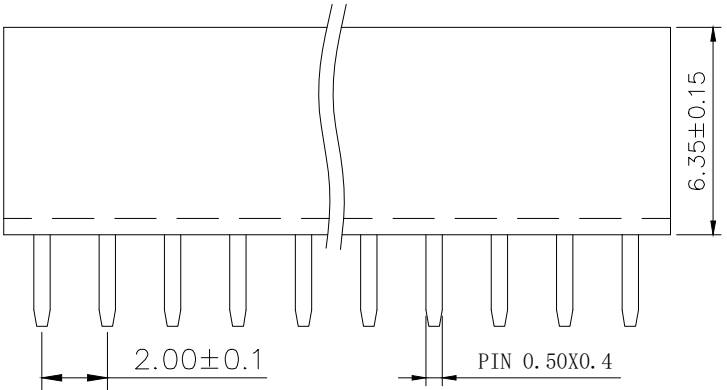

# SPECIFICATIONS

Current Rating: 1.5 Amps  
 Insulation Resistance: 1000MΩ Min  
 Contact Resistance: 20mΩ Max  
 Withstanding Voltage: AC 500V  
 Operation Temperature: -40° to +105°  
 Contact Material: Brass  
 Standard: PA6T  
 Insulator Material: Polyester (UL 94V-0)  
 Contact Plating: Gold Flash  
 Max. Processing Temp: 240° C for 30-60 seconds  
 (260° C for 5 seconds)

**RECOMMEND P. C. B LAYOUT**  
 PCB TOLERANCE:  $\pm 0.05$  (TOP VIEW)

UNLESS OTHERWISE SPECIFIED TOLERANCE		DRAWN NAME: 2.0FH H6.35 1xnPin 180度 Y型 PC2.8 6T										
X	: ±0.30	X°	: ±5°	SIZE		A4	SCALE	N: 1	PROUCT NO.	ZX-PM2.0-1-5PY		
X.X	: ±0.25	X.X°	: ±1°	REV	A	UNIT	mm	PROJECT		PAGE	1/1	
X.XX	: ±0.20	X.XX°	: ±0.5°	CHECKED:	CHECKED:			/ /	APPROVED:	/ /		

No. of	DIM. A	DIM. B	No. of	DIM. A	DIM. B	No. of	DIM. A	DIM. B	No. of	DIM. A	DIM. B
1	0.00	2.00	11	20.00	22.00	21	40.00	42.00	31	60.00	62.00
2	2.00	4.00	12	22.00	24.00	22	42.00	44.00	32	62.00	64.00
3	4.00	6.00	13	24.00	26.00	23	44.00	46.00	33	64.00	66.00
4	6.00	8.00	14	26.00	28.00	24	46.00	48.00	34	66.00	68.00
5	8.00	10.00	15	28.00	30.00	25	48.00	50.00	35	68.00	70.00
6	10.00	12.00	16	30.00	32.00	26	50.00	52.00	36	70.00	72.00
7	12.00	14.00	17	32.00	34.00	27	52.00	54.00	37	72.00	74.00
8	14.00	16.00	18	34.00	36.00	28	54.00	56.00	38	74.00	76.00
9	16.00	18.00	19	36.00	38.00	29	56.00	58.00	39	76.00	78.00
10	18.00	20.00	20	38.00	40.00	30	58.00	60.00	40	78.00	80.00