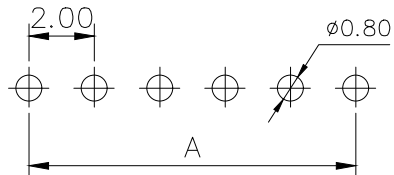

# SPECIFICATIONS

Current Rating: 1.5 Amps  
 Insulation Resistance: 1000MΩ Min  
 Contact Resistance: 20mΩ Max  
 Withstanding Voltage: AC 500V  
 Operation Temperature: -40° to +105°  
 Contact Material: Brass  
 Standard: PA6T  
 Insulator Material: Polyester (UL 94V-0)  
 Contact Plating: Gold Flash  
 Max. Processing Temp: 240° C for 30-60 seconds  
 (260° C for 5 seconds)

**RECOMMEND P. C. B LAYOUT**  
 PCB TOLERANCE:  $\pm 0.05$  (TOP VIEW)

UNLESS OTHERWISE SPECIFIED TOLERANCE		DRAWN NAME: 2.0FH H6.35 1xnPin 180度 Y型 PC2.8 6T										
X	: ±0.30	X°	: ±5°	SIZE		A4	SCALE	N: 1	PROUCT NO.	ZX-PM2.0-1-5PY		
X.X	: ±0.25	X.X°	: ±1°	REV	A	UNIT	mm	PROJECT		PAGE	1/1	
X.XX	: ±0.20	X.XX°	: ±0.5°	CHECKED:	CHECKED:			/ /	APPROVED:	/ /		

No. of	DIM. A	DIM. B	No. of	DIM. A	DIM. B	No. of	DIM. A	DIM. B	No. of	DIM. A	DIM. B
1	0.00	2.00	11	20.00	22.00	21	40.00	42.00	31	60.00	62.00
2	2.00	4.00	12	22.00	24.00	22	42.00	44.00	32	62.00	64.00
3	4.00	6.00	13	24.00	26.00	23	44.00	46.00	33	64.00	66.00
4	6.00	8.00	14	26.00	28.00	24	46.00	48.00	34	66.00	68.00
5	8.00	10.00	15	28.00	30.00	25	48.00	50.00	35	68.00	70.00
6	10.00	12.00	16	30.00	32.00	26	50.00	52.00	36	70.00	72.00
7	12.00	14.00	17	32.00	34.00	27	52.00	54.00	37	72.00	74.00
8	14.00	16.00	18	34.00	36.00	28	54.00	56.00	38	74.00	76.00
9	16.00	18.00	19	36.00	38.00	29	56.00	58.00	39	76.00	78.00
10	18.00	20.00	20	38.00	40.00	30	58.00	60.00	40	78.00	80.00