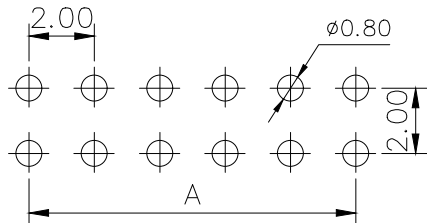

SPECIFICATIONS

Current Rating: 1.5 Amps
 Insulation Resistance: 1000MΩ Min
 Contact Resistance: 20mΩ Max
 Withstanding Voltage: AC 500V
 Operation Temperature: -40° to +105°
 Contact Material: Brass
 Standard: PA6T
 Insulator Material: Polyester (UL 94V-0)
 Contact Plating: Gold Flash
 Max. Processing Temp: 240° C for 30-60 seconds
 (260° C for 5 seconds)

RECOMMEND P. C. B LAYOUT
 PCB TOLERANCE: ±0.05 (TOP VIEW)

UNLESS OTHERWISE SPECIFIED TOLERANCE		DRAWN NAME: 2.0FH H6.35 2xnPin 180度 Y型 PC2.8 6T									
X	: ±0.30	X°	: ±5°	SIZE		A4	SCALE	N: 1	PROUCT NO.	ZX-PM2.0-2-10PY	
X.X	: ±0.25	X.X°	: ±1°	REV	A	UNIT	mm	PROJECT		PAGE	1/1
X.XX	: ±0.20	X.XX°	: ±0.5°	CHECKED:				APPROVED:			

No. of	DIM. A	DIM. B	No. of	DIM. A	DIM. B	No. of	DIM. A	DIM. B	No. of	DIM. A	DIM. B
1	0.00	2.00	11	20.00	22.00	21	40.00	42.00	31	60.00	62.00
2	2.00	4.00	12	22.00	24.00	22	42.00	44.00	32	62.00	64.00
3	4.00	6.00	13	24.00	26.00	23	44.00	46.00	33	64.00	66.00
4	6.00	8.00	14	26.00	28.00	24	46.00	48.00	34	66.00	68.00
5	8.00	10.00	15	28.00	30.00	25	48.00	50.00	35	68.00	70.00
6	10.00	12.00	16	30.00	32.00	26	50.00	52.00	36	70.00	72.00
7	12.00	14.00	17	32.00	34.00	27	52.00	54.00	37	72.00	74.00
8	14.00	16.00	18	34.00	36.00	28	54.00	56.00	38	74.00	76.00
9	16.00	18.00	19	36.00	38.00	29	56.00	58.00	39	76.00	78.00
10	18.00	20.00	20	38.00	40.00	30	58.00	60.00	40	78.00	80.00