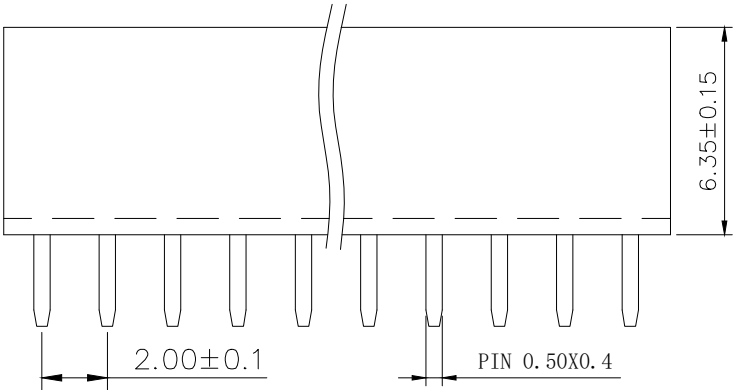

SPECIFICATIONS

Current Rating: 1.5 Amps
 Insulation Resistance: 1000MΩ Min
 Contact Resistance: 20mΩ Max
 Withstanding Voltage: AC 500V
 Operation Temperature: -40° to +105°
 Contact Material: Brass
 Standard: PA6T
 Insulator Material: Polyester (UL 94V-0)
 Contact Plating: Gold Flash
 Max. Processing Temp: 240° C for 30-60 seconds
 (260° C for 5 seconds)

RECOMMEND P. C. B LAYOUT
 PCB TOLERANCE: ±0.05 (TOP VIEW)

UNLESS OTHERWISE SPECIFIED TOLERANCE		DRAWN NAME: 2.0FH H6.35 2xnPin 180度 Y型 PC2.8 6T									
X	: ±0.30	X°	: ±5°	SIZE		A4	SCALE	N: 1	PROUCT NO.	ZX-PM2.0-2-10PY	
X.X	: ±0.25	X.X°	: ±1°	REV	A	UNIT	mm	PROJECT		PAGE	1/1
X.XX	: ±0.20	X.XX°	: ±0.5°	CHECKED:				APPROVED:			

No. of	DIM. A	DIM. B	No. of	DIM. A	DIM. B	No. of	DIM. A	DIM. B	No. of	DIM. A	DIM. B
1	0.00	2.00	11	20.00	22.00	21	40.00	42.00	31	60.00	62.00
2	2.00	4.00	12	22.00	24.00	22	42.00	44.00	32	62.00	64.00
3	4.00	6.00	13	24.00	26.00	23	44.00	46.00	33	64.00	66.00
4	6.00	8.00	14	26.00	28.00	24	46.00	48.00	34	66.00	68.00
5	8.00	10.00	15	28.00	30.00	25	48.00	50.00	35	68.00	70.00
6	10.00	12.00	16	30.00	32.00	26	50.00	52.00	36	70.00	72.00
7	12.00	14.00	17	32.00	34.00	27	52.00	54.00	37	72.00	74.00
8	14.00	16.00	18	34.00	36.00	28	54.00	56.00	38	74.00	76.00
9	16.00	18.00	19	36.00	38.00	29	56.00	58.00	39	76.00	78.00
10	18.00	20.00	20	38.00	40.00	30	58.00	60.00	40	78.00	80.00