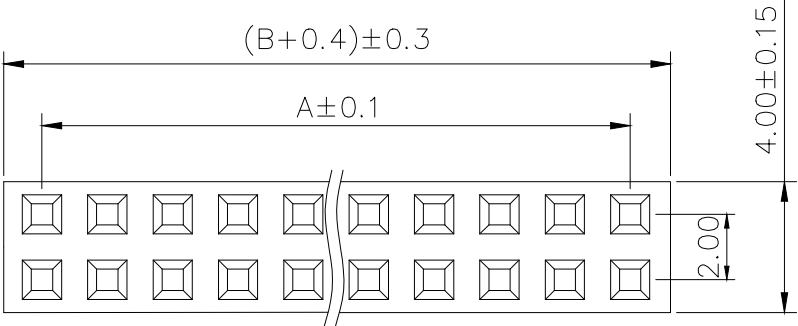

SPECIFICATIONS

Current Rating: 1.5 Amps
 Insulation Resistance: 1000MΩ Min
 Contact Resistance: 20mΩ Max
 Withstanding Voltage: AC 500V
 Operation Temperature: -40° to +105°
 Contact Material: Brass
 Standard: PA6T
 Insulator Material: Polyester (UL 94V-0)
 Contact Plating: Gold Flash
 Max. Processing Temp: 240° C for 30-60 seconds
 (260° C for 5 seconds)

RECOMMEND P. C. B LAYOUT
 PCB TOLERANCE: ±0.05 (TOP VIEW)

UNLESS OTHERWISE SPECIFIED TOLERANCE		DRAWN NAME: 2.0FH H6.35 2xnPin 180度 Y型 PC2.8 6T									
X	: ±0.30	X°	: ±5°	SIZE		A4	SCALE	N: 1	PROUCT NO.	ZX-PM2.0-2-10PY	
X.X	: ±0.25	X.X°	: ±1°	REV	A	UNIT	mm	PROJECT		PAGE	1/1
X.XX	: ±0.20	X.XX°	: ±0.5°	CHECKED:				APPROVED:			

No. of	DIM. A	DIM. B	No. of	DIM. A	DIM. B	No. of	DIM. A	DIM. B	No. of	DIM. A	DIM. B
1	0.00	2.00	11	20.00	22.00	21	40.00	42.00	31	60.00	62.00
2	2.00	4.00	12	22.00	24.00	22	42.00	44.00	32	62.00	64.00
3	4.00	6.00	13	24.00	26.00	23	44.00	46.00	33	64.00	66.00
4	6.00	8.00	14	26.00	28.00	24	46.00	48.00	34	66.00	68.00
5	8.00	10.00	15	28.00	30.00	25	48.00	50.00	35	68.00	70.00
6	10.00	12.00	16	30.00	32.00	26	50.00	52.00	36	70.00	72.00
7	12.00	14.00	17	32.00	34.00	27	52.00	54.00	37	72.00	74.00
8	14.00	16.00	18	34.00	36.00	28	54.00	56.00	38	74.00	76.00
9	16.00	18.00	19	36.00	38.00	29	56.00	58.00	39	76.00	78.00
10	18.00	20.00	20	38.00	40.00	30	58.00	60.00	40	78.00	80.00