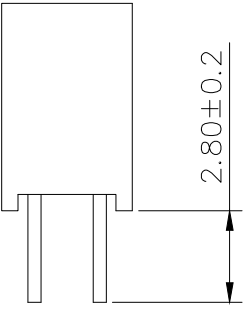

SPECIFICATIONS

Current Rating: 1.5 Amps
 Insulation Resistance: 1000MΩ Min
 Contact Resistance: 20mΩ Max
 Withstanding Voltage: AC 500V
 Operation Temperature: -40° to +105°
 Contact Material: Brass
 Standard: PA6T
 Insulator Material: Polyester (UL 94V-0)
 Contact Plating: Gold Flash
 Max. Processing Temp: 240° C for 30-60 seconds
 (260° C for 5 seconds)

RECOMMEND P. C. B LAYOUT
 PCB TOLERANCE: ±0.05 (TOP VIEW)

UNLESS OTHERWISE SPECIFIED TOLERANCE		DRAWN NAME: 2.0FH H6.35 2xnPin 180度 Y型 PC2.8 6T									
X	: ±0.30	X°	: ±5°	SIZE		A4	SCALE	N: 1	PROUCT NO.	ZX-PM2.0-2-10PY	
X.X	: ±0.25	X.X°	: ±1°	REV	A	UNIT	mm	PROJECT		PAGE	1/1
X.XX	: ±0.20	X.XX°	: ±0.5°	CHECKED:				APPROVED:			

No. of	DIM. A	DIM. B	No. of	DIM. A	DIM. B	No. of	DIM. A	DIM. B	No. of	DIM. A	DIM. B
1	0.00	2.00	11	20.00	22.00	21	40.00	42.00	31	60.00	62.00
2	2.00	4.00	12	22.00	24.00	22	42.00	44.00	32	62.00	64.00
3	4.00	6.00	13	24.00	26.00	23	44.00	46.00	33	64.00	66.00
4	6.00	8.00	14	26.00	28.00	24	46.00	48.00	34	66.00	68.00
5	8.00	10.00	15	28.00	30.00	25	48.00	50.00	35	68.00	70.00
6	10.00	12.00	16	30.00	32.00	26	50.00	52.00	36	70.00	72.00
7	12.00	14.00	17	32.00	34.00	27	52.00	54.00	37	72.00	74.00
8	14.00	16.00	18	34.00	36.00	28	54.00	56.00	38	74.00	76.00
9	16.00	18.00	19	36.00	38.00	29	56.00	58.00	39	76.00	78.00
10	18.00	20.00	20	38.00	40.00	30	58.00	60.00	40	78.00	80.00