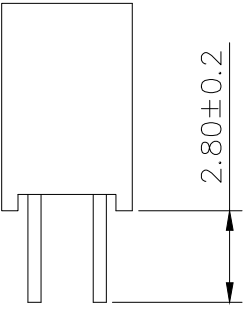

SPECIFICATIONS

Current Rating: 1.5 Amps
 Insulation Resistance: 1000MΩ Min
 Contact Resistance: 20mΩ Max
 Withstanding Voltage: AC 500V
 Operation Temperature: -40° to +105°
 Contact Material: Brass
 Standard: PA6T
 Insulator Material: Polyester (UL 94V-0)
 Contact Plating: Gold Flash
 Max. Processing Temp: 240° C for 30-60 seconds
 (260° C for 5 seconds)

RECOMMEND P. C. B LAYOUT
 PCB TOLERANCE: ±0.05 (TOP VIEW)

UNLESS OTHERWISE SPECIFIED TOLERANCE
 X : ±0.30 X° : ±5°
 X.X : ±0.25 X.X° : ±1°
 X.XX : ±0.20 X.XX° : ±0.5°

DRAWN NAME: 2.0FH H6.35 2xnPin 180度 Y型 PC2.8 6T
 SIZE: A4 SCALE: N:1 PROUCT NO.: ZX-PM2.0-2-15PY
 REV: A UNIT: mm PROJECT: PAGE: 1/1