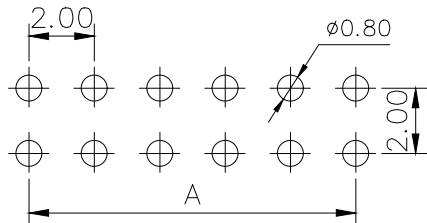

SPECIFICATIONS

Current Rating: 1.5 Amps
 Insulation Resistance: 1000MΩ Min
 Contact Resistance: 20mΩ Max
 Withstanding Voltage: AC 500V
 Operation Temperature: -40° to +105°
 Contact Material: Brass
 Standard: PA6T
 Insulator Material: Polyester (UL 94V-0)
 Contact Plating: Gold Flash
 Max. Processing Temp: 240° C for 30-60 seconds
 (260° C for 5 seconds)

RECOMMEND P. C. B LAYOUT
 PCB TOLERANCE: ±0.05 (TOP VIEW)

UNLESS OTHERWISE SPECIFIED TOLERANCE
 X : ±0.30 X° : ±5°
 X.X : ±0.25 X.X° : ±1°
 X.XX : ±0.20 X.XX° : ±0.5°

DRAWN NAME: 2.0FH H6.35 2xnPin 180度 Y型 PC2.8 6T
 SIZE: A4 SCALE: N:1 PROUCT NO.: ZX-PM2.0-2-15PY
 REV: A UNIT: mm PROJECT: PAGE: 1/1