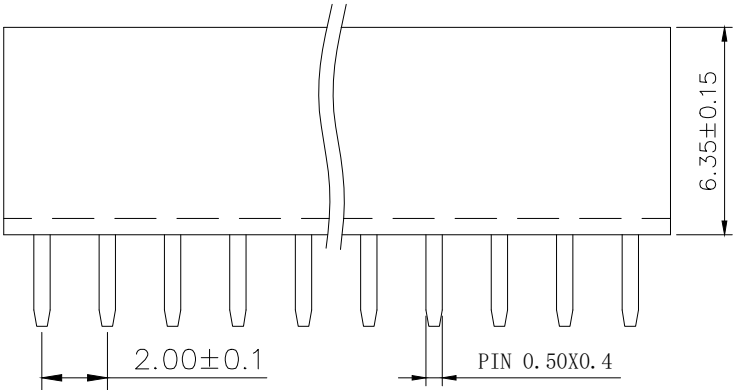

SPECIFICATIONS

Current Rating: 1.5 Amps
 Insulation Resistance: 1000MΩ Min
 Contact Resistance: 20mΩ Max
 Withstanding Voltage: AC 500V
 Operation Temperature: -40° to +105°
 Contact Material: Brass
 Standard: PA6T
 Insulator Material: Polyester (UL 94V-0)
 Contact Plating: Gold Flash
 Max. Processing Temp: 240° C for 30-60 seconds
 (260° C for 5 seconds)

RECOMMEND P. C. B LAYOUT
 PCB TOLERANCE: ±0.05 (TOP VIEW)

UNLESS OTHERWISE SPECIFIED TOLERANCE
 X : ±0.30 X° : ±5°
 X.X : ±0.25 X.X° : ±1°
 X.XX : ±0.20 X.XX° : ±0.5°

DRAWN NAME: 2.0FH H6.35 2xnPin 180度 Y型 PC2.8 6T
 SIZE: A4 SCALE: N:1 PROUCT NO.: ZX-PM2.0-2-15PY
 REV: A UNIT: mm PROJECT: PAGE: 1/1