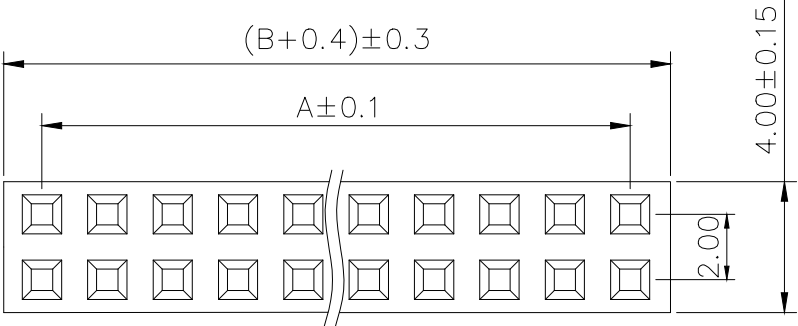

SPECIFICATIONS

Current Rating: 1.5 Amps
 Insulation Resistance: 1000MΩ Min
 Contact Resistance: 20mΩ Max
 Withstanding Voltage: AC 500V
 Operation Temperature: -40° to +105°
 Contact Material: Brass
 Standard: PA6T
 Insulator Material: Polyester (UL 94V-0)
 Contact Plating: Gold Flash
 Max. Processing Temp: 240° C for 30-60 seconds
 (260° C for 5 seconds)

RECOMMEND P. C. B LAYOUT
 PCB TOLERANCE: ±0.05 (TOP VIEW)

UNLESS OTHERWISE SPECIFIED TOLERANCE
 X : ±0.30 X° : ±5°
 X.X : ±0.25 X.X° : ±1°
 X.XX : ±0.20 X.XX° : ±0.5°

DRAWN NAME: 2.0FH H6.35 2xnPin 180度 Y型 PC2.8 6T
 SIZE: A4 SCALE: N:1 PROUCT NO.: ZX-PM2.0-2-15PY
 REV: A UNIT: mm PROJECT: PAGE: 1/1