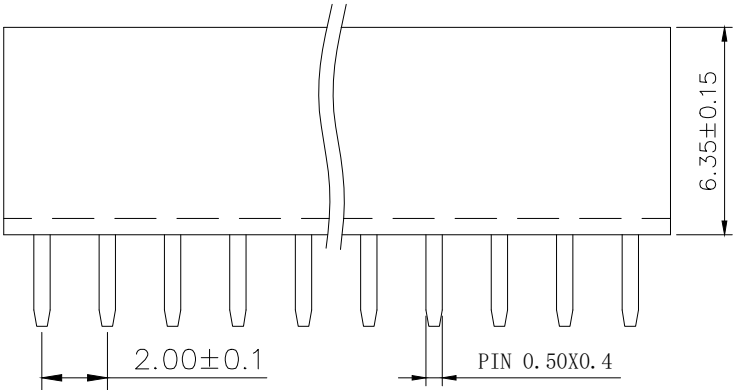

# SPECIFICATIONS

Current Rating: 1.5 Amps  
 Insulation Resistance: 1000MΩ Min  
 Contact Resistance: 20mΩ Max  
 Withstanding Voltage: AC 500V  
 Operation Temperature: -40° to +105°  
 Contact Material: Brass  
 Standard: PA6T  
 Insulator Material: Polyester (UL 94V-0)  
 Contact Plating: Gold Flash  
 Max. Processing Temp: 240° C for 30-60 seconds  
 (260° C for 5 seconds)

**RECOMMEND P. C. B LAYOUT**  
 PCB TOLERANCE: ±0.05 (TOP VIEW)

UNLESS OTHERWISE SPECIFIED TOLERANCE										DRAWN NAME: 2.0FH H6.35 2xnPin 180度 Y型 PC2.8 6T	
X	:±0.30	X°	:±5°	SIZE	A4	SCALE	N:1	PROUCT NO.	ZX-PM2.0-2-nPY		
X.X	:±0.25	X.X°	:±1°	REV	A	UNIT	mm	PROJECT		PAGE 1/1	
X.XX	:±0.20	X.XX°	:±0.5°	CHECKED:		CHECKED:	/ /	APPROVED:	/ /		

No. of	DIM. A	DIM. B	No. of	DIM. A	DIM. B	No. of	DIM. A	DIM. B	No. of	DIM. A	DIM. B
1	0.00	2.00	11	20.00	22.00	21	40.00	42.00	31	60.00	62.00
2	2.00	4.00	12	22.00	24.00	22	42.00	44.00	32	62.00	64.00
3	4.00	6.00	13	24.00	26.00	23	44.00	46.00	33	64.00	66.00
4	6.00	8.00	14	26.00	28.00	24	46.00	48.00	34	66.00	68.00
5	8.00	10.00	15	28.00	30.00	25	48.00	50.00	35	68.00	70.00
6	10.00	12.00	16	30.00	32.00	26	50.00	52.00	36	70.00	72.00
7	12.00	14.00	17	32.00	34.00	27	52.00	54.00	37	72.00	74.00
8	14.00	16.00	18	34.00	36.00	28	54.00	56.00	38	74.00	76.00
9	16.00	18.00	19	36.00	38.00	29	56.00	58.00	39	76.00	78.00
10	18.00	20.00	20	38.00	40.00	30	58.00	60.00	40	78.00	80.00