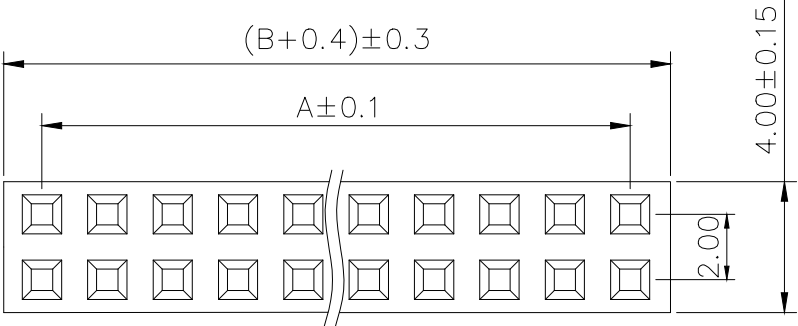

# SPECIFICATIONS

Current Rating: 1.5 Amps  
 Insulation Resistance: 1000MΩ Min  
 Contact Resistance: 20mΩ Max  
 Withstanding Voltage: AC 500V  
 Operation Temperature: -40° to +105°  
 Contact Material: Brass  
 Standard: PA6T  
 Insulator Material: Polyester (UL 94V-0)  
 Contact Plating: Gold Flash  
 Max. Processing Temp: 240° C for 30-60 seconds  
 (260° C for 5 seconds)

**RECOMMEND P. C. B LAYOUT**  
 PCB TOLERANCE: ±0.05 (TOP VIEW)

UNLESS OTHERWISE SPECIFIED TOLERANCE										DRAWN NAME: 2.0FH H6.35 2xnPin 180度 Y型 PC2.8 6T	
X	:±0.30	X°	:±5°	SIZE	A4	SCALE	N:1	PROUCT NO.	ZX-PM2.0-2-nPY		
X.X	:±0.25	X.X°	:±1°	REV	A	UNIT	mm	PROJECT		PAGE 1/1	
X.XX	:±0.20	X.XX°	:±0.5°	CHECKED:		CHECKED:	/ /	APPROVED:	/ /		

No. of	DIM. A	DIM. B	No. of	DIM. A	DIM. B	No. of	DIM. A	DIM. B	No. of	DIM. A	DIM. B
1	0.00	2.00	11	20.00	22.00	21	40.00	42.00	31	60.00	62.00
2	2.00	4.00	12	22.00	24.00	22	42.00	44.00	32	62.00	64.00
3	4.00	6.00	13	24.00	26.00	23	44.00	46.00	33	64.00	66.00
4	6.00	8.00	14	26.00	28.00	24	46.00	48.00	34	66.00	68.00
5	8.00	10.00	15	28.00	30.00	25	48.00	50.00	35	68.00	70.00
6	10.00	12.00	16	30.00	32.00	26	50.00	52.00	36	70.00	72.00
7	12.00	14.00	17	32.00	34.00	27	52.00	54.00	37	72.00	74.00
8	14.00	16.00	18	34.00	36.00	28	54.00	56.00	38	74.00	76.00
9	16.00	18.00	19	36.00	38.00	29	56.00	58.00	39	76.00	78.00
10	18.00	20.00	20	38.00	40.00	30	58.00	60.00	40	78.00	80.00