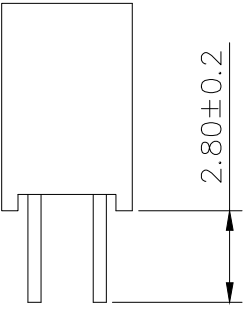

# SPECIFICATIONS

Current Rating: 1.5 Amps  
 Insulation Resistance: 1000MΩ Min  
 Contact Resistance: 20mΩ Max  
 Withstanding Voltage: AC 500V  
 Operation Temperature: -40° to +105°  
 Contact Material: Brass  
 Standard: PA6T  
 Insulator Material: Polyester (UL 94V-0)  
 Contact Plating: Gold Flash  
 Max. Processing Temp: 240° C for 30-60 seconds  
 (260° C for 5 seconds)

**RECOMMEND P. C. B LAYOUT**  
 PCB TOLERANCE: ±0.05 (TOP VIEW)

UNLESS OTHERWISE SPECIFIED TOLERANCE										DRAWN NAME: 2.0FH H6.35 2xnPin 180度 Y型 PC2.8 6T	
X	:±0.30	X°	:±5°	SIZE	A4	SCALE	N:1	PROUCT NO.	ZX-PM2.0-2-nPY		
X.X	:±0.25	X.X°	:±1°	REV	A	UNIT	mm	PROJECT		PAGE 1/1	
X.XX	:±0.20	X.XX°	:±0.5°	CHECKED:		CHECKED:	/ /	APPROVED:	/ /		

No. of	DIM. A	DIM. B	No. of	DIM. A	DIM. B	No. of	DIM. A	DIM. B	No. of	DIM. A	DIM. B
1	0.00	2.00	11	20.00	22.00	21	40.00	42.00	31	60.00	62.00
2	2.00	4.00	12	22.00	24.00	22	42.00	44.00	32	62.00	64.00
3	4.00	6.00	13	24.00	26.00	23	44.00	46.00	33	64.00	66.00
4	6.00	8.00	14	26.00	28.00	24	46.00	48.00	34	66.00	68.00
5	8.00	10.00	15	28.00	30.00	25	48.00	50.00	35	68.00	70.00
6	10.00	12.00	16	30.00	32.00	26	50.00	52.00	36	70.00	72.00
7	12.00	14.00	17	32.00	34.00	27	52.00	54.00	37	72.00	74.00
8	14.00	16.00	18	34.00	36.00	28	54.00	56.00	38	74.00	76.00
9	16.00	18.00	19	36.00	38.00	29	56.00	58.00	39	76.00	78.00
10	18.00	20.00	20	38.00	40.00	30	58.00	60.00	40	78.00	80.00