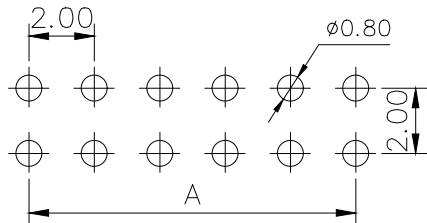

# SPECIFICATIONS

Current Rating: 1.5 Amps  
 Insulation Resistance: 1000MΩ Min  
 Contact Resistance: 20mΩ Max  
 Withstanding Voltage: AC 500V  
 Operation Temperature: -40° to +105°  
 Contact Material: Brass  
 Standard: PA6T  
 Insulator Material: Polyester (UL 94V-0)  
 Contact Plating: Gold Flash  
 Max. Processing Temp: 240° C for 30-60 seconds  
 (260° C for 5 seconds)

**RECOMMEND P. C. B LAYOUT**  
 PCB TOLERANCE: ±0.05 (TOP VIEW)

UNLESS OTHERWISE SPECIFIED TOLERANCE										DRAWN NAME: 2.0FH H6.35 2xnPin 180度 Y型 PC2.8 6T	
X	:±0.30	X°	:±5°	SIZE	A4	SCALE	N:1	PROUCT NO.	ZX-PM2.0-2-nPY		
X.X	:±0.25	X.X°	:±1°	REV	A	UNIT	mm	PROJECT		PAGE 1/1	
X.XX	:±0.20	X.XX°	:±0.5°	CHECKED:		CHECKED:	/ /	APPROVED:	/ /		

No. of	DIM. A	DIM. B	No. of	DIM. A	DIM. B	No. of	DIM. A	DIM. B	No. of	DIM. A	DIM. B
1	0.00	2.00	11	20.00	22.00	21	40.00	42.00	31	60.00	62.00
2	2.00	4.00	12	22.00	24.00	22	42.00	44.00	32	62.00	64.00
3	4.00	6.00	13	24.00	26.00	23	44.00	46.00	33	64.00	66.00
4	6.00	8.00	14	26.00	28.00	24	46.00	48.00	34	66.00	68.00
5	8.00	10.00	15	28.00	30.00	25	48.00	50.00	35	68.00	70.00
6	10.00	12.00	16	30.00	32.00	26	50.00	52.00	36	70.00	72.00
7	12.00	14.00	17	32.00	34.00	27	52.00	54.00	37	72.00	74.00
8	14.00	16.00	18	34.00	36.00	28	54.00	56.00	38	74.00	76.00
9	16.00	18.00	19	36.00	38.00	29	56.00	58.00	39	76.00	78.00
10	18.00	20.00	20	38.00	40.00	30	58.00	60.00	40	78.00	80.00