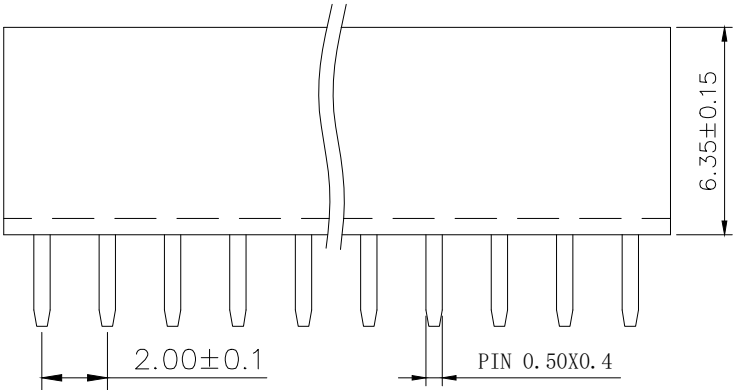

SPECIFICATIONS

Current Rating: 1.5 Amps
 Insulation Resistance: 1000MΩ Min
 Contact Resistance: 20mΩ Max
 Withstanding Voltage: AC 500V
 Operation Temperature: -40° to +105°
 Contact Material: Brass
 Standard: PA6T
 Insulator Material: Polyester (UL 94V-0)
 Contact Plating: Gold Flash
 Max. Processing Temp: 240° C for 30-60 seconds
 (260° C for 5 seconds)

RECOMMEND P. C. B LAYOUT
 PCB TOLERANCE: ±0.05 (TOP VIEW)

UNLESS OTHERWISE SPECIFIED TOLERANCE		DRAWN NAME: 2.0FH H6.35 2xnPin 180度 Y型 PC2.8 6T									
X	: ±0.30	X°	: ±5°	SIZE		A4	SCALE	N: 1	PROUCT NO.	ZX-PM2.0-2-3PY	
X.X	: ±0.25	X.X°	: ±1°	REV	A	UNIT	mm	PROJECT		PAGE	1/1
X.XX	: ±0.20	X.XX°	: ±0.5°	CHECKED:	CHECKED:			/ /	APPROVED:	/ /	

No. of	DIM. A	DIM. B	No. of	DIM. A	DIM. B	No. of	DIM. A	DIM. B	No. of	DIM. A	DIM. B
1	0.00	2.00	11	20.00	22.00	21	40.00	42.00	31	60.00	62.00
2	2.00	4.00	12	22.00	24.00	22	42.00	44.00	32	62.00	64.00
3	4.00	6.00	13	24.00	26.00	23	44.00	46.00	33	64.00	66.00
4	6.00	8.00	14	26.00	28.00	24	46.00	48.00	34	66.00	68.00
5	8.00	10.00	15	28.00	30.00	25	48.00	50.00	35	68.00	70.00
6	10.00	12.00	16	30.00	32.00	26	50.00	52.00	36	70.00	72.00
7	12.00	14.00	17	32.00	34.00	27	52.00	54.00	37	72.00	74.00
8	14.00	16.00	18	34.00	36.00	28	54.00	56.00	38	74.00	76.00
9	16.00	18.00	19	36.00	38.00	29	56.00	58.00	39	76.00	78.00
10	18.00	20.00	20	38.00	40.00	30	58.00	60.00	40	78.00	80.00