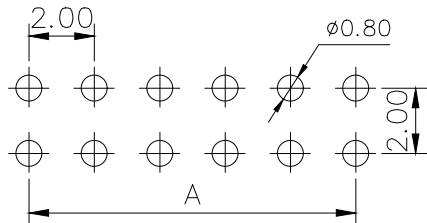

SPECIFICATIONS

Current Rating: 1.5 Amps
 Insulation Resistance: 1000MΩ Min
 Contact Resistance: 20mΩ Max
 Withstanding Voltage: AC 500V
 Operation Temperature: -40° to +105°
 Contact Material: Brass
 Standard: PA6T
 Insulator Material: Polyester (UL 94V-0)
 Contact Plating: Gold Flash
 Max. Processing Temp: 240° C for 30-60 seconds
 (260° C for 5 seconds)

RECOMMEND P. C. B LAYOUT
 PCB TOLERANCE: ±0.05 (TOP VIEW)

UNLESS OTHERWISE SPECIFIED TOLERANCE		DRAWN NAME: 2.0FH H6.35 2xnPin 180度 Y型 PC2.8 6T									
X	: ±0.30	X°	: ±5°	SIZE		A4	SCALE	N: 1	PROUCT NO.	ZX-PM2.0-2-3PY	
X.X	: ±0.25	X.X°	: ±1°	REV	A	UNIT	mm	PROJECT		PAGE	1/1
X.XX	: ±0.20	X.XX°	: ±0.5°	CHECKED:	CHECKED:			/ /	APPROVED:	/ /	

No. of	DIM. A	DIM. B	No. of	DIM. A	DIM. B	No. of	DIM. A	DIM. B	No. of	DIM. A	DIM. B
1	0.00	2.00	11	20.00	22.00	21	40.00	42.00	31	60.00	62.00
2	2.00	4.00	12	22.00	24.00	22	42.00	44.00	32	62.00	64.00
3	4.00	6.00	13	24.00	26.00	23	44.00	46.00	33	64.00	66.00
4	6.00	8.00	14	26.00	28.00	24	46.00	48.00	34	66.00	68.00
5	8.00	10.00	15	28.00	30.00	25	48.00	50.00	35	68.00	70.00
6	10.00	12.00	16	30.00	32.00	26	50.00	52.00	36	70.00	72.00
7	12.00	14.00	17	32.00	34.00	27	52.00	54.00	37	72.00	74.00
8	14.00	16.00	18	34.00	36.00	28	54.00	56.00	38	74.00	76.00
9	16.00	18.00	19	36.00	38.00	29	56.00	58.00	39	76.00	78.00
10	18.00	20.00	20	38.00	40.00	30	58.00	60.00	40	78.00	80.00