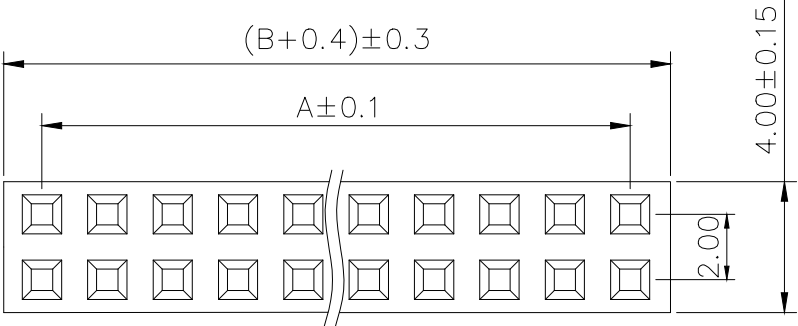

SPECIFICATIONS

Current Rating: 1.5 Amps
 Insulation Resistance: 1000MΩ Min
 Contact Resistance: 20mΩ Max
 Withstanding Voltage: AC 500V
 Operation Temperature: -40° to +105°
 Contact Material: Brass
 Standard: PA6T
 Insulator Material: Polyester (UL 94V-0)
 Contact Plating: Gold Flash
 Max. Processing Temp: 240° C for 30-60 seconds
 (260° C for 5 seconds)

RECOMMEND P. C. B LAYOUT
 PCB TOLERANCE: ±0.05 (TOP VIEW)

UNLESS OTHERWISE SPECIFIED TOLERANCE		DRAWN NAME: 2.0FH H6.35 2xnPin 180度 Y型 PC2.8 6T									
X	: ±0.30	X°	: ±5°	SIZE		A4	SCALE	N: 1	PROUCT NO.	ZX-PM2.0-2-3PY	
X.X	: ±0.25	X.X°	: ±1°	REV	A	UNIT	mm	PROJECT		PAGE	1/1
X.XX	: ±0.20	X.XX°	: ±0.5°	CHECKED:	CHECKED:			/ /	APPROVED:	/ /	

No. of	DIM. A	DIM. B	No. of	DIM. A	DIM. B	No. of	DIM. A	DIM. B	No. of	DIM. A	DIM. B
1	0.00	2.00	11	20.00	22.00	21	40.00	42.00	31	60.00	62.00
2	2.00	4.00	12	22.00	24.00	22	42.00	44.00	32	62.00	64.00
3	4.00	6.00	13	24.00	26.00	23	44.00	46.00	33	64.00	66.00
4	6.00	8.00	14	26.00	28.00	24	46.00	48.00	34	66.00	68.00
5	8.00	10.00	15	28.00	30.00	25	48.00	50.00	35	68.00	70.00
6	10.00	12.00	16	30.00	32.00	26	50.00	52.00	36	70.00	72.00
7	12.00	14.00	17	32.00	34.00	27	52.00	54.00	37	72.00	74.00
8	14.00	16.00	18	34.00	36.00	28	54.00	56.00	38	74.00	76.00
9	16.00	18.00	19	36.00	38.00	29	56.00	58.00	39	76.00	78.00
10	18.00	20.00	20	38.00	40.00	30	58.00	60.00	40	78.00	80.00