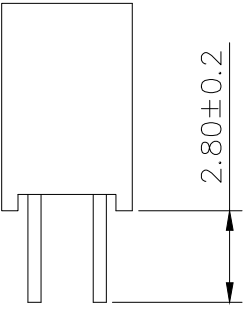

SPECIFICATIONS

Current Rating: 1.5 Amps
 Insulation Resistance: 1000MΩ Min
 Contact Resistance: 20mΩ Max
 Withstanding Voltage: AC 500V
 Operation Temperature: -40° to +105°
 Contact Material: Brass
 Standard: PA6T
 Insulator Material: Polyester (UL 94V-0)
 Contact Plating: Gold Flash
 Max. Processing Temp: 240° C for 30-60 seconds
 (260° C for 5 seconds)

RECOMMEND P. C. B LAYOUT
 PCB TOLERANCE: ±0.05 (TOP VIEW)

UNLESS OTHERWISE SPECIFIED TOLERANCE		DRAWN NAME: 2.0FH H6.35 2xnPin 180度 Y型 PC2.8 6T									
X	: ±0.30	X°	: ±5°	SIZE		A4	SCALE	N: 1	PROUCT NO.	ZX-PM2.0-2-3PY	
X.X	: ±0.25	X.X°	: ±1°	REV	A	UNIT	mm	PROJECT		PAGE	1/1
X.XX	: ±0.20	X.XX°	: ±0.5°	CHECKED:	CHECKED:			/ /	APPROVED:	/ /	

No. of	DIM. A	DIM. B	No. of	DIM. A	DIM. B	No. of	DIM. A	DIM. B	No. of	DIM. A	DIM. B
1	0.00	2.00	11	20.00	22.00	21	40.00	42.00	31	60.00	62.00
2	2.00	4.00	12	22.00	24.00	22	42.00	44.00	32	62.00	64.00
3	4.00	6.00	13	24.00	26.00	23	44.00	46.00	33	64.00	66.00
4	6.00	8.00	14	26.00	28.00	24	46.00	48.00	34	66.00	68.00
5	8.00	10.00	15	28.00	30.00	25	48.00	50.00	35	68.00	70.00
6	10.00	12.00	16	30.00	32.00	26	50.00	52.00	36	70.00	72.00
7	12.00	14.00	17	32.00	34.00	27	52.00	54.00	37	72.00	74.00
8	14.00	16.00	18	34.00	36.00	28	54.00	56.00	38	74.00	76.00
9	16.00	18.00	19	36.00	38.00	29	56.00	58.00	39	76.00	78.00
10	18.00	20.00	20	38.00	40.00	30	58.00	60.00	40	78.00	80.00