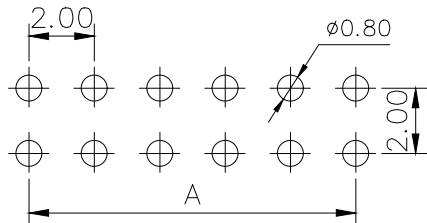

SPECIFICATIONS

- Current Rating: 1.5 Amps
- Insulation Resistance: 1000MΩ Min
- Contact Resistance: 20mΩ Max
- Withstanding Voltage: AC 500V
- Operation Temperature: -40° to +105°
- Contact Material: Brass
- Standard: PA6T
- Insulator Material: Polyester (UL 94V-0)
- Contact Plating: Gold Flash
- Max. Processing Temp: 240° C for 30-60 seconds
(260° C for 5 seconds)

RECOMMEND P. C. B LAYOUT
PCB TOLERANCE: ±0.05 (TOP VIEW)

UNLESS OTHERWISE SPECIFIED TOLERANCE
 X : ±0.30 X° : ±5°
 X.X : ±0.25 X.X° : ±1°
 X.XX : ±0.20 X.XX° : ±0.5°

DRAWN NAME: 2.0FH H6.35 2xnPin 180度 Y型 PC2.8 6T
 SIZE A4 SCALE N:1 PROUCT NO. ZX-PM2.0-2-7PY
 REV A UNIT mm PROJECT  PAGE 1/1