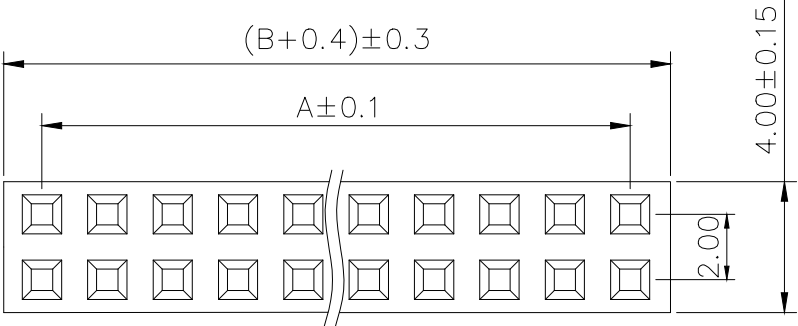

SPECIFICATIONS

- Current Rating: 1.5 Amps
- Insulation Resistance: 1000MΩ Min
- Contact Resistance: 20mΩ Max
- Withstanding Voltage: AC 500V
- Operation Temperature: -40° to +105°
- Contact Material: Brass
- Standard: PA6T
- Insulator Material: Polyester (UL 94V-0)
- Contact Plating: Gold Flash
- Max. Processing Temp: 240° C for 30-60 seconds
(260° C for 5 seconds)

RECOMMEND P. C. B LAYOUT
PCB TOLERANCE: ±0.05 (TOP VIEW)

UNLESS OTHERWISE SPECIFIED TOLERANCE
 X : ±0.30 X° : ±5°
 X.X : ±0.25 X.X° : ±1°
 X.XX : ±0.20 X.XX° : ±0.5°

DRAWN NAME: 2.0FH H6.35 2xnPin 180度 Y型 PC2.8 6T
 SIZE A4 SCALE N:1 PROUCT NO. ZX-PM2.0-2-7PY
 REV A UNIT mm PROJECT  PAGE 1/1