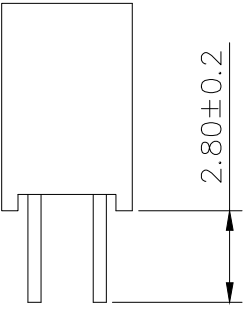

SPECIFICATIONS

- Current Rating: 1.5 Amps
- Insulation Resistance: 1000MΩ Min
- Contact Resistance: 20mΩ Max
- Withstanding Voltage: AC 500V
- Operation Temperature: -40° to +105°
- Contact Material: Brass
- Standard: PA6T
- Insulator Material: Polyester (UL 94V-0)
- Contact Plating: Gold Flash
- Max. Processing Temp: 240° C for 30-60 seconds
(260° C for 5 seconds)

RECOMMEND P. C. B LAYOUT
PCB TOLERANCE: ±0.05 (TOP VIEW)

UNLESS OTHERWISE SPECIFIED TOLERANCE
 X : ±0.30 X° : ±5°
 X.X : ±0.25 X.X° : ±1°
 X.XX : ±0.20 X.XX° : ±0.5°

DRAWN NAME: 2.0FH H6.35 2xnPin 180度 Y型 PC2.8 6T
 SIZE A4 SCALE N:1 PROUCT NO. ZX-PM2.0-2-7PY
 REV A UNIT mm PROJECT  PAGE 1/1