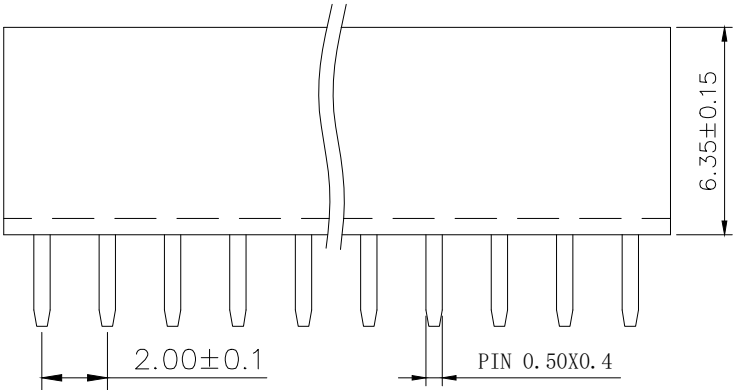

SPECIFICATIONS

- Current Rating: 1.5 Amps
- Insulation Resistance: 1000MΩ Min
- Contact Resistance: 20mΩ Max
- Withstanding Voltage: AC 500V
- Operation Temperature: -40° to +105°
- Contact Material: Brass
- Standard: PA6T
- Insulator Material: Polyester (UL 94V-0)
- Contact Plating: Gold Flash
- Max. Processing Temp: 240° C for 30-60 seconds
(260° C for 5 seconds)

RECOMMEND P. C. B LAYOUT
PCB TOLERANCE: ±0.05 (TOP VIEW)

UNLESS OTHERWISE SPECIFIED TOLERANCE
 X : ±0.30 X° : ±5°
 X.X : ±0.25 X.X° : ±1°
 X.XX : ±0.20 X.XX° : ±0.5°

DRAWN NAME: 2.0FH H6.35 2xnPin 180度 Y型 PC2.8 6T
 SIZE A4 SCALE N:1 PROUCT NO. ZX-PM2.0-2-7PY
 REV A UNIT mm PROJECT  PAGE 1/1