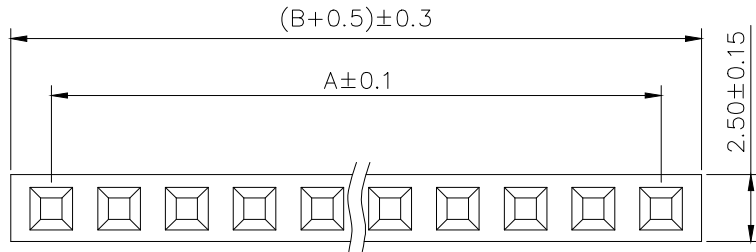

## SPECIFICATIONS

Current Rating: 3Amps  
 Insulation Resistance: 1000MΩ Min  
 Contact Resistance: 20mΩ Max  
 Withstanding Voltage: AC 1000V  
 Operation Temperature: -40° to +105°  
 Contact Material: Brass  
 Standard: PA6T  
 Insulator Material: Polyester (UL 94V-0)  
 Contact Plating: Gold Flash  
 Max. Processing Temp: 240° C for 30-60 seconds  
 (260° C for 5 seconds)

**RECOMMEND P. C. B LAYOUT**  
 PCB TOLERANCE: ±0.05 (TOP VIEW)

兆星精密电子 (深圳) 有限公司

UNLESS OTHERWISE SPECIFIED TOLERANCE  
 X : ±0.30 X° : ±5°  
 X.X : ±0.25 X.X° : ±1°  
 X.XX : ±0.20 X.XX° : ±0.5°

DRAWN NAME:

2.54FH H8.5 1xnPin 180度 Y型 PC3.2 6T

SIZE	A4	SCALE	N:1	PROUCT NO.	ZX-PM2.54-1-4PY
REV	A	UNIT	mm	PROJECT	☉  PAGE 1/1

CHECKED: \_\_\_\_\_ CHECKED: \_\_\_\_\_ / / APPROVED: \_\_\_\_\_ / /

No. of	DIM. A	DIM. B	No. of	DIM. A	DIM. B	No. of	DIM. A	DIM. B	No. of	DIM. A	DIM. B
1	0.00	2.54	11	25.40	27.94	21	50.80	53.34	31	76.20	78.74
2	2.54	5.08	12	27.94	30.48	22	53.34	55.88	32	78.74	81.28
3	5.08	7.62	13	30.48	33.02	23	55.88	58.42	33	81.28	83.82
4	7.62	10.16	14	33.02	35.56	24	58.42	60.96	34	83.82	86.36
5	10.16	12.70	15	35.56	38.10	25	60.96	63.50	35	86.36	88.90
6	12.70	15.24	16	38.10	40.64	26	63.50	66.04	36	88.90	91.44
7	15.24	17.78	17	40.64	43.18	27	66.04	68.58	37	91.44	93.98
8	17.78	20.32	18	43.18	45.72	28	68.58	71.12	38	93.98	96.52
9	20.32	22.86	19	45.72	48.26	29	71.12	73.66	39	96.52	99.06
10	22.86	25.40	20	48.26	50.80	30	73.66	76.20	40	99.06	101.60