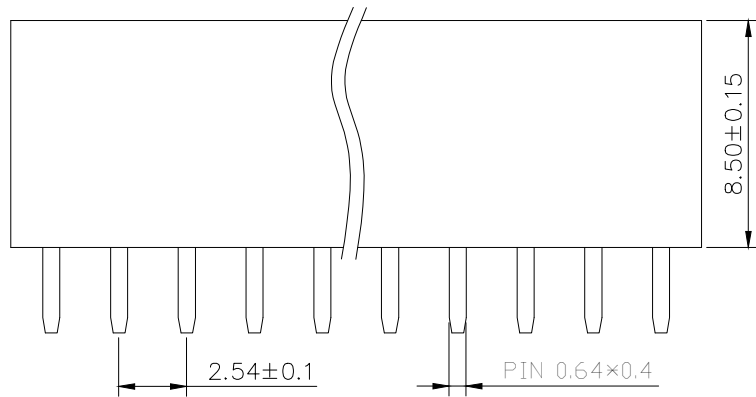

## SPECIFICATIONS

Current Rating: 3Amps  
 Insulation Resistance: 1000MΩ Min  
 Contact Resistance: 20mΩ Max  
 Withstanding Voltage: AC 1000V  
 Operation Temperature: -40° to +105°  
 Contact Material: Brass  
 Standard: PA6T  
 Insulator Material: Polyester (UL 94V-0)  
 Contact Plating: Gold Flash  
 Max. Processing Temp: 240° C for 30-60 seconds  
 (260° C for 5 seconds)

**RECOMMEND P. C. B LAYOUT**  
 PCB TOLERANCE: ±0.05 (TOP VIEW)

兆星精密电子 (深圳) 有限公司

UNLESS OTHERWISE SPECIFIED TOLERANCE  
 X : ±0.30 X° : ±5°  
 X.X : ±0.25 X.X° : ±1°  
 X.XX : ±0.20 X.XX° : ±0.5°

DRAWN NAME:

2.54FH H8.5 1xnPin 180度 Y型 PC3.2 6T

SIZE	A4	SCALE	N:1	PROUCT NO.	ZX-PM2.54-1-4PY
REV	A	UNIT	mm	PROJECT	☉  PAGE 1/1

CHECKED: \_\_\_\_\_ CHECKED: \_\_\_\_\_ / / APPROVED: \_\_\_\_\_ / /

No. of	DIM. A	DIM. B	No. of	DIM. A	DIM. B	No. of	DIM. A	DIM. B	No. of	DIM. A	DIM. B
1	0.00	2.54	11	25.40	27.94	21	50.80	53.34	31	76.20	78.74
2	2.54	5.08	12	27.94	30.48	22	53.34	55.88	32	78.74	81.28
3	5.08	7.62	13	30.48	33.02	23	55.88	58.42	33	81.28	83.82
4	7.62	10.16	14	33.02	35.56	24	58.42	60.96	34	83.82	86.36
5	10.16	12.70	15	35.56	38.10	25	60.96	63.50	35	86.36	88.90
6	12.70	15.24	16	38.10	40.64	26	63.50	66.04	36	88.90	91.44
7	15.24	17.78	17	40.64	43.18	27	66.04	68.58	37	91.44	93.98
8	17.78	20.32	18	43.18	45.72	28	68.58	71.12	38	93.98	96.52
9	20.32	22.86	19	45.72	48.26	29	71.12	73.66	39	96.52	99.06
10	22.86	25.40	20	48.26	50.80	30	73.66	76.20	40	99.06	101.60