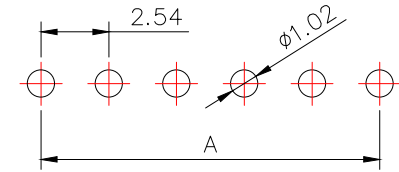

## SPECIFICATIONS

Current Rating: 3Amps  
 Insulation Resistance: 1000MΩ Min  
 Contact Resistance: 20mΩ Max  
 Withstanding Voltage: AC 1000V  
 Operation Temperature: -40° to +105°  
 Contact Material: Brass  
 Standard: PA6T  
 Insulator Material: Polyester (UL 94V-0)  
 Contact Plating: Gold Flash  
 Max. Processing Temp: 240° C for 30-60 seconds  
 (260° C for 5 seconds)

2.54FH H8.5 1xnPin 180度 Y型 PC3.2 6T

SIZE	A4	SCALE	N:1	PROUCT NO.	ZX-PM2.54-1-4PY
REV	A	UNIT	mm	PROJECT	☉  PAGE 1/1

CHECKED: \_\_\_\_\_ CHECKED: \_\_\_\_\_ / / APPROVED: \_\_\_\_\_ / /

No. of	DIM. A	DIM. B	No. of	DIM. A	DIM. B	No. of	DIM. A	DIM. B	No. of	DIM. A	DIM. B
1	0.00	2.54	11	25.40	27.94	21	50.80	53.34	31	76.20	78.74
2	2.54	5.08	12	27.94	30.48	22	53.34	55.88	32	78.74	81.28
3	5.08	7.62	13	30.48	33.02	23	55.88	58.42	33	81.28	83.82
4	7.62	10.16	14	33.02	35.56	24	58.42	60.96	34	83.82	86.36
5	10.16	12.70	15	35.56	38.10	25	60.96	63.50	35	86.36	88.90
6	12.70	15.24	16	38.10	40.64	26	63.50	66.04	36	88.90	91.44
7	15.24	17.78	17	40.64	43.18	27	66.04	68.58	37	91.44	93.98
8	17.78	20.32	18	43.18	45.72	28	68.58	71.12	38	93.98	96.52
9	20.32	22.86	19	45.72	48.26	29	71.12	73.66	39	96.52	99.06
10	22.86	25.40	20	48.26	50.80	30	73.66	76.20	40	99.06	101.60