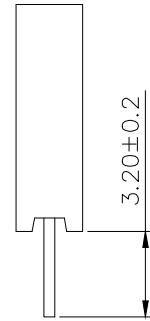

## SPECIFICATIONS

Current Rating: 3Amps  
 Insulation Resistance: 1000MΩ Min  
 Contact Resistance: 20mΩ Max  
 Withstanding Voltage: AC 1000V  
 Operation Temperature: -40° to +105°  
 Contact Material: Brass  
 Standard: PA6T  
 Insulator Material: Polyester (UL 94V-0)  
 Contact Plating: Gold Flash  
 Max. Processing Temp: 240° C for 30-60 seconds  
 (260° C for 5 seconds)

**RECOMMEND P. C. B LAYOUT**  
 PCB TOLERANCE: ±0.05 (TOP VIEW)

兆星精密电子 (深圳) 有限公司

UNLESS OTHERWISE SPECIFIED TOLERANCE  
 X : ±0.30 X° : ±5°  
 X.X : ±0.25 X.X° : ±1°  
 X.XX : ±0.20 X.XX° : ±0.5°

DRAWN NAME:

2.54FH H8.5 1xnPin 180度 Y型 PC3.2 6T

SIZE	A4	SCALE	N:1	PROUCT NO.	ZX-PM2.54-1-4PY
REV	A	UNIT	mm	PROJECT	☉  PAGE 1/1

CHECKED: \_\_\_\_\_ CHECKED: \_\_\_\_\_ / / APPROVED: \_\_\_\_\_ / /

No. of	DIM. A	DIM. B	No. of	DIM. A	DIM. B	No. of	DIM. A	DIM. B	No. of	DIM. A	DIM. B
1	0.00	2.54	11	25.40	27.94	21	50.80	53.34	31	76.20	78.74
2	2.54	5.08	12	27.94	30.48	22	53.34	55.88	32	78.74	81.28
3	5.08	7.62	13	30.48	33.02	23	55.88	58.42	33	81.28	83.82
4	7.62	10.16	14	33.02	35.56	24	58.42	60.96	34	83.82	86.36
5	10.16	12.70	15	35.56	38.10	25	60.96	63.50	35	86.36	88.90
6	12.70	15.24	16	38.10	40.64	26	63.50	66.04	36	88.90	91.44
7	15.24	17.78	17	40.64	43.18	27	66.04	68.58	37	91.44	93.98
8	17.78	20.32	18	43.18	45.72	28	68.58	71.12	38	93.98	96.52
9	20.32	22.86	19	45.72	48.26	29	71.12	73.66	39	96.52	99.06
10	22.86	25.40	20	48.26	50.80	30	73.66	76.20	40	99.06	101.60