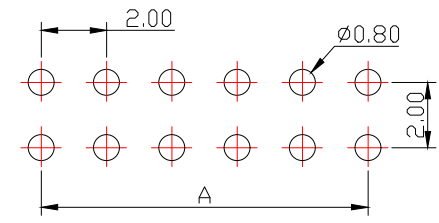

SPECIFICATIONS

Current Rating: 1.5 Amps
 Insulation Resistance: 1000MΩ Min
 Contact Resistance: 20mΩ Max
 Withstanding Voltage: AC 500V
 Operation Temperature: -40° to +105°
 Contact Material: Brass
 Standard: PA6T
 Insulator Material: Polyester (UL 94V-0)
 Contact Plating: Gold Flash
 Max. Processing Temp: 240° C for 30-60 seconds
 (260° C for 5 seconds)

RECOMMEND P.C.B LAYOUT
 PCB TOLERANCE: ±0.05 (TOP VIEW)

UNLESS OTHERWISE SPECIFIED TOLERANCE
 X : ±0.30 X° : ±5°
 X.X : ±0.25 X.X° : ±1°
 X.XX : ±0.20 X.XX° : ±0.5°

DRAWN NAME: 2.0PH H2.0 2xnPin 180度 PC2.8 PA3.9 PB2.0 L8.7 6T
 SIZE A4 SCALE N:1 PROUCT NO. ZX-PZ2.0-2-5PZZ
 REV A UNIT mm PROJECT PAGE 1/1