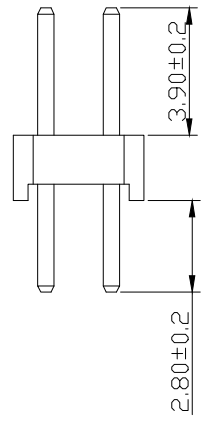

SPECIFICATIONS

Current Rating: 1.5 Amps
 Insulation Resistance: 1000MΩ Min
 Contact Resistance: 20mΩ Max
 Withstanding Voltage: AC 500V
 Operation Temperature: -40° to +105°
 Contact Material: Brass
 Standard: PA6T
 Insulator Material: Polyester (UL 94V-0)
 Contact Plating: Gold Flash
 Max. Processing Temp: 240° C for 30-60 seconds
 (260° C for 5 seconds)

RECOMMEND P.C.B LAYOUT
 PCB TOLERANCE: ±0.05 (TOP VIEW)

UNLESS OTHERWISE SPECIFIED TOLERANCE
 X : ±0.30 X° : ±5°
 X.X : ±0.25 X.X° : ±1°
 X.XX : ±0.20 X.XX° : ±0.5°

DRAWN NAME: 2.0PH H2.0 2xnPin 180度 PC2.8 PA3.9 PB2.0 L8.7 6T
 SIZE A4 SCALE N:1 PROUCT NO. ZX-PZ2.0-2-5PZZ
 REV A UNIT mm PROJECT PAGE 1/1

CHECKED: / / APPROVED: / /

No. of	DIM. A	DIM. B	No. of	DIM. A	DIM. B	No. of	DIM. A	DIM. B	No. of	DIM. A	DIM. B
1	0.00	2.00	11	20.00	22.00	21	40.00	42.00	31	60.00	62.00
2	2.00	4.00	12	22.00	24.00	22	42.00	44.00	32	62.00	64.00
3	4.00	6.00	13	24.00	26.00	23	44.00	46.00	33	64.00	66.00
4	6.00	8.00	14	26.00	28.00	24	46.00	48.00	34	66.00	68.00
5	8.00	10.00	15	28.00	30.00	25	48.00	50.00	35	68.00	70.00
6	10.00	12.00	16	30.00	32.00	26	50.00	52.00	36	70.00	72.00
7	12.00	14.00	17	32.00	34.00	27	52.00	54.00	37	72.00	74.00
8	14.00	16.00	18	34.00	36.00	28	54.00	56.00	38	74.00	76.00
9	16.00	18.00	19	36.00	38.00	29	56.00	58.00	39	76.00	78.00
10	18.00	20.00	20	38.00	40.00	30	58.00	60.00	40	78.00	80.00