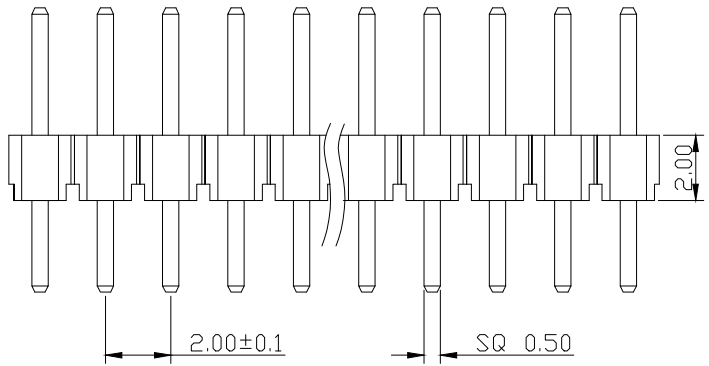

SPECIFICATIONS

Current Rating: 1.5 Amps
 Insulation Resistance: 1000MΩ Min
 Contact Resistance: 20mΩ Max
 Withstanding Voltage: AC 500V
 Operation Temperature: -40° to +105°
 Contact Material: Brass
 Standard: PA6T
 Insulator Material: Polyester (UL 94V-0)
 Contact Plating: Gold Flash
 Max. Processing Temp: 240° C for 30-60 seconds
 (260° C for 5 seconds)

RECOMMEND P.C.B LAYOUT
 PCB TOLERANCE: ±0.05 (TOP VIEW)

UNLESS OTHERWISE SPECIFIED TOLERANCE
 X : ±0.30 X° : ±5°
 X.X : ±0.25 X.X° : ±1°
 X.XX : ±0.20 X.XX° : ±0.5°

DRAWN NAME: 2.0PH H2.0 2xnPin 180度 PC2.8 PA3.9 PB2.0 L8.7 6T
 SIZE A4 SCALE N:1 PROUCT NO. ZX-PZ2.0-2-5PZZ
 REV A UNIT mm PROJECT PAGE 1/1