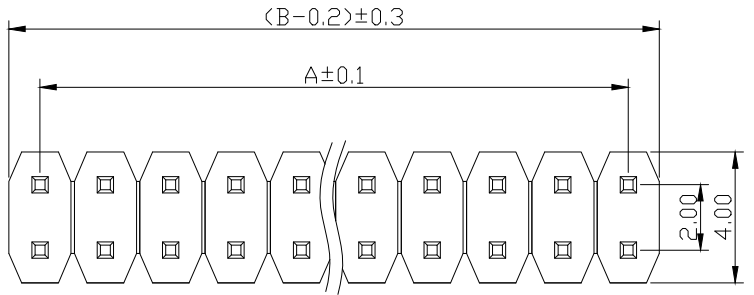

SPECIFICATIONS

Current Rating: 1.5 Amps
 Insulation Resistance: 1000MΩ Min
 Contact Resistance: 20mΩ Max
 Withstanding Voltage: AC 500V
 Operation Temperature: -40° to +105°
 Contact Material: Brass
 Standard: PA6T
 Insulator Material: Polyester (UL 94V-0)
 Contact Plating: Gold Flash
 Max. Processing Temp: 240° C for 30-60 seconds
 (260° C for 5 seconds)

RECOMMEND P.C.B LAYOUT
 PCB TOLERANCE: ±0.05 (TOP VIEW)

UNLESS OTHERWISE SPECIFIED TOLERANCE
 X : ±0.30 X° : ±5°
 X.X : ±0.25 X.X° : ±1°
 X.XX : ±0.20 X.XX° : ±0.5°

DRAWN NAME: 2.0PH H2.0 2xnPin 180度 PC2.8 PA3.9 PB2.0 L8.7 6T
 SIZE A4 SCALE N:1 PROUCT NO. ZX-PZ2.0-2-5PZZ
 REV A UNIT mm PROJECT PAGE 1/1