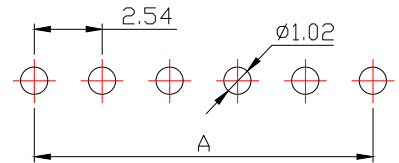

SPECIFICATIONS

Current Rating: 3Amps
 Insulation Resistance: 1000MΩ Min
 Contact Resistance: 20mΩ Max
 Withstanding Voltage: AC 1000V
 Operation Temperature: -40° to +105°
 Contact Material: Brass
 Standard: PA6T
 Insulator Material: Polyester (UL 94V-0)
 Contact Plating: Gold Flash
 Max. Processing Temp: 240° C for 30-60 seconds
 (260° C for 5 seconds)

UNLESS OTHERWISE SPECIFIED TOLERANCE
 X : ±0.30 X° : ±5°
 X.X : ±0.25 X.X° : ±1°
 X.XX : ±0.20 X.XX° : ±0.5°

DRAWN NAME: 2.54PH H2.5 1xnPin 90度 PC3.0 PA6.0 PB4.3 L13.8 6T 弯凹面
 SIZE: A4 SCALE: N:1 PROUCT NO.: ZX-PZ2.54-1-2PWZ
 REV: A UNIT: mm PROJECT: PAGE: 1/1