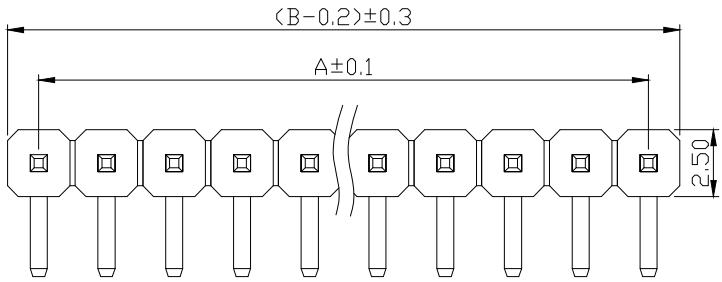

SPECIFICATIONS

Current Rating: 3Amps
 Insulation Resistance: 1000MΩ Min
 Contact Resistance: 20mΩ Max
 Withstanding Voltage: AC 1000V
 Operation Temperature: -40° to +105°
 Contact Material: Brass
 Standard: PA6T
 Insulator Material: Polyester (UL 94V-0)
 Contact Plating: Gold Flash
 Max. Processing Temp: 240° C for 30-60 seconds
 (260° C for 5 seconds)

UNLESS OTHERWISE SPECIFIED TOLERANCE
 X : ±0.30 X° : ±5°
 X.X : ±0.25 X.X° : ±1°
 X.XX : ±0.20 X.XX° : ±0.5°

DRAWN NAME: 2.54PH H2.5 1xnPin 90度 PC3.0 PA6.0 PB4.3 L13.8 6T 弯凹面
 SIZE: A4 SCALE: N:1 PROUCT NO.: ZX-PZ2.54-1-2PWZ
 REV: A UNIT: mm PROJECT: PAGE: 1/1

CHECKED: / / APPROVED: / /

No. of	DIM. A	DIM. B	No. of	DIM. A	DIM. B	No. of	DIM. A	DIM. B	No. of	DIM. A	DIM. B
1	0.00	2.54	11	25.40	27.94	21	50.80	53.34	31	76.20	78.74
2	2.54	5.08	12	27.94	30.48	22	53.34	55.88	32	78.74	81.28
3	5.08	7.62	13	30.48	33.02	23	55.88	58.42	33	81.28	83.82
4	7.62	10.16	14	33.02	35.56	24	58.42	60.96	34	83.82	86.36
5	10.16	12.70	15	35.56	38.10	25	60.96	63.50	35	86.36	88.90
6	12.70	15.24	16	38.10	40.64	26	63.50	66.04	36	88.90	91.44
7	15.24	17.78	17	40.64	43.18	27	66.04	68.58	37	91.44	93.98
8	17.78	20.32	18	43.18	45.72	28	68.58	71.12	38	93.98	96.52
9	20.32	22.86	19	45.72	48.26	29	71.12	73.66	39	96.52	99.06
10	22.86	25.40	20	48.26	50.80	30	73.66	76.20	40	99.06	101.60