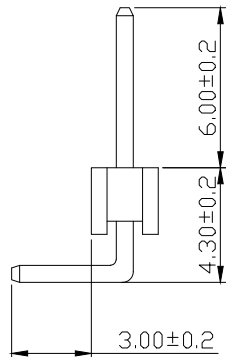

SPECIFICATIONS

Current Rating: 3Amps
 Insulation Resistance: 1000MΩ Min
 Contact Resistance: 20mΩ Max
 Withstanding Voltage: AC 1000V
 Operation Temperature: -40° to +105°
 Contact Material: Brass
 Standard: PA6T
 Insulator Material: Polyester (UL 94V-0)
 Contact Plating: Gold Flash
 Max. Processing Temp: 240° C for 30-60 seconds
 (260° C for 5 seconds)

UNLESS OTHERWISE SPECIFIED TOLERANCE
 X : ±0.30 X° : ±5°
 X.X : ±0.25 X.X° : ±1°
 X.XX : ±0.20 X.XX° : ±0.5°

DRAWN NAME: 2.54PH H2.5 1xnPin 90度 PC3.0 PA6.0 PB4.3 L13.8 6T 弯凹面
 SIZE: A4 SCALE: N:1 PROUCT NO.: ZX-PZ2.54-1-2PWZ
 REV: A UNIT: mm PROJECT: PAGE: 1/1

CHECKED: / / APPROVED: / /

No. of	DIM. A	DIM. B	No. of	DIM. A	DIM. B	No. of	DIM. A	DIM. B	No. of	DIM. A	DIM. B
1	0.00	2.54	11	25.40	27.94	21	50.80	53.34	31	76.20	78.74
2	2.54	5.08	12	27.94	30.48	22	53.34	55.88	32	78.74	81.28
3	5.08	7.62	13	30.48	33.02	23	55.88	58.42	33	81.28	83.82
4	7.62	10.16	14	33.02	35.56	24	58.42	60.96	34	83.82	86.36
5	10.16	12.70	15	35.56	38.10	25	60.96	63.50	35	86.36	88.90
6	12.70	15.24	16	38.10	40.64	26	63.50	66.04	36	88.90	91.44
7	15.24	17.78	17	40.64	43.18	27	66.04	68.58	37	91.44	93.98
8	17.78	20.32	18	43.18	45.72	28	68.58	71.12	38	93.98	96.52
9	20.32	22.86	19	45.72	48.26	29	71.12	73.66	39	96.52	99.06
10	22.86	25.40	20	48.26	50.80	30	73.66	76.20	40	99.06	101.60