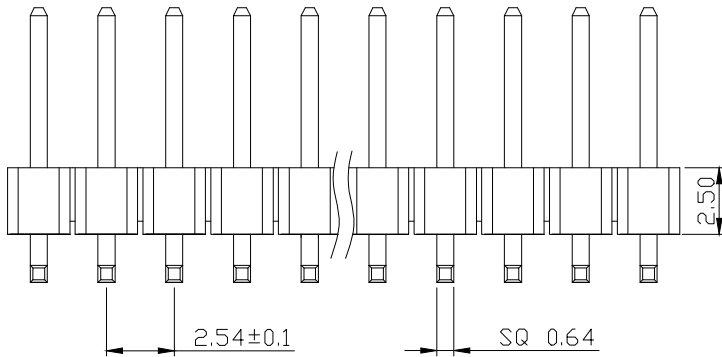

SPECIFICATIONS

Current Rating: 3Amps
 Insulation Resistance: 1000MΩ Min
 Contact Resistance: 20mΩ Max
 Withstanding Voltage: AC 1000V
 Operation Temperature: -40° to +105°
 Contact Material: Brass
 Standard: PA6T
 Insulator Material: Polyester (UL 94V-0)
 Contact Plating: Gold Flash
 Max. Processing Temp: 240° C for 30-60 seconds
 (260° C for 5 seconds)

UNLESS OTHERWISE SPECIFIED TOLERANCE
 X : ±0.30 X° : ±5°
 X.X : ±0.25 X.X° : ±1°
 X.XX : ±0.20 X.XX° : ±0.5°

DRAWN NAME: 2.54PH H2.5 1xnPin 90度 PC3.0 PA6.0 PB4.3 L13.8 6T 弯凹面
 SIZE: A4 SCALE: N:1 PROUCT NO.: ZX-PZ2.54-1-2PWZ
 REV: A UNIT: mm PROJECT: PAGE: 1/1

CHECKED: / / APPROVED: / /

No. of	DIM. A	DIM. B	No. of	DIM. A	DIM. B	No. of	DIM. A	DIM. B	No. of	DIM. A	DIM. B
1	0.00	2.54	11	25.40	27.94	21	50.80	53.34	31	76.20	78.74
2	2.54	5.08	12	27.94	30.48	22	53.34	55.88	32	78.74	81.28
3	5.08	7.62	13	30.48	33.02	23	55.88	58.42	33	81.28	83.82
4	7.62	10.16	14	33.02	35.56	24	58.42	60.96	34	83.82	86.36
5	10.16	12.70	15	35.56	38.10	25	60.96	63.50	35	86.36	88.90
6	12.70	15.24	16	38.10	40.64	26	63.50	66.04	36	88.90	91.44
7	15.24	17.78	17	40.64	43.18	27	66.04	68.58	37	91.44	93.98
8	17.78	20.32	18	43.18	45.72	28	68.58	71.12	38	93.98	96.52
9	20.32	22.86	19	45.72	48.26	29	71.12	73.66	39	96.52	99.06
10	22.86	25.40	20	48.26	50.80	30	73.66	76.20	40	99.06	101.60