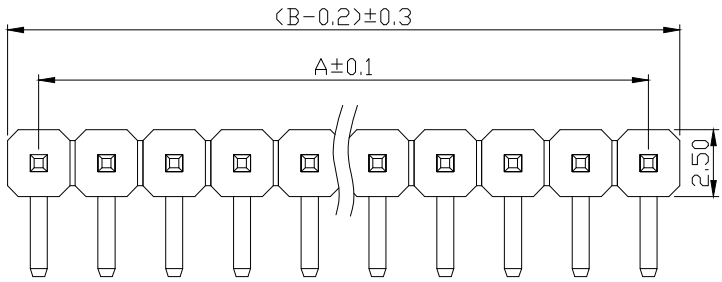

# SPECIFICATIONS

Current Rating: 3Amps  
 Insulation Resistance: 1000MΩ Min  
 Contact Resistance: 20mΩ Max  
 Withstanding Voltage: AC 1000V  
 Operation Temperature: -40° to +105°  
 Contact Material: Brass  
 Standard: PA6T  
 Insulator Material: Polyester (UL 94V-0)  
 Contact Plating: Gold Flash  
 Max. Processing Temp: 240° C for 30-60 seconds  
 (260° C for 5 seconds)

**RECOMMEND P. C. B LAYOUT**  
 PCB TOLERANCE: ±0.05 (TOP VIEW)

UNLESS OTHERWISE SPECIFIED TOLERANCE  
 X : ±0.30 X° : ±5°  
 X.X : ±0.25 X.X° : ±1°  
 X.XX : ±0.20 X.XX° : ±0.5°

DRAWN NAME: 2.54PH H2.5 1xnPin 90度 PC3.0 PA6.0 PB4.3 L13.8 6T 弯凹面  
 SIZE A4 SCALE N:1 PROUCT NO. ZX-PZ2.54-1-40PWZ  
 REV A UNIT mm PROJECT PAGE 1/1