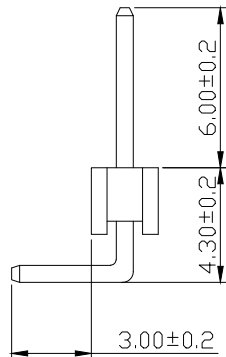

# SPECIFICATIONS

Current Rating: 3Amps  
 Insulation Resistance: 1000MΩ Min  
 Contact Resistance: 20mΩ Max  
 Withstanding Voltage: AC 1000V  
 Operation Temperature: -40° to +105°  
 Contact Material: Brass  
 Standard: PA6T  
 Insulator Material: Polyester (UL 94V-0)  
 Contact Plating: Gold Flash  
 Max. Processing Temp: 240° C for 30-60 seconds  
 (260° C for 5 seconds)

**RECOMMEND P. C. B LAYOUT**  
 PCB TOLERANCE: ±0.05 (TOP VIEW)

UNLESS OTHERWISE SPECIFIED TOLERANCE  
 X : ±0.30 X° : ±5°  
 X.X : ±0.25 X.X° : ±1°  
 X.XX : ±0.20 X.XX° : ±0.5°

DRAWN NAME: 2.54PH H2.5 1xnPin 90度 PC3.0 PA6.0 PB4.3 L13.8 6T 弯凹面  
 SIZE A4 SCALE N:1 PROUCT NO. ZX-PZ2.54-1-40PWZ  
 REV A UNIT mm PROJECT PAGE 1/1