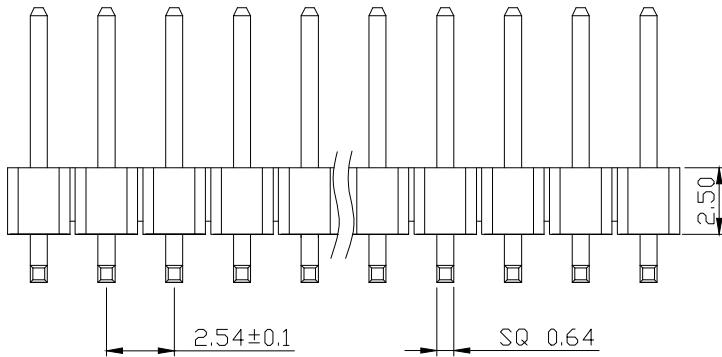

# SPECIFICATIONS

Current Rating: 3Amps  
 Insulation Resistance: 1000MΩ Min  
 Contact Resistance: 20mΩ Max  
 Withstanding Voltage: AC 1000V  
 Operation Temperature: -40° to +105°  
 Contact Material: Brass  
 Standard: PA6T  
 Insulator Material: Polyester (UL 94V-0)  
 Contact Plating: Gold Flash  
 Max. Processing Temp: 240° C for 30-60 seconds  
 (260° C for 5 seconds)

**RECOMMEND P. C. B LAYOUT**  
 PCB TOLERANCE: ±0.05 (TOP VIEW)

UNLESS OTHERWISE SPECIFIED TOLERANCE  
 X : ±0.30 X° : ±5°  
 X.X : ±0.25 X.X° : ±1°  
 X.XX : ±0.20 X.XX° : ±0.5°

DRAWN NAME: 2.54PH H2.5 1xnPin 90度 PC3.0 PA6.0 PB4.3 L13.8 6T 弯凹面  
 SIZE A4 SCALE N:1 PROUCT NO. ZX-PZ2.54-1-40PWZ  
 REV A UNIT mm PROJECT PAGE 1/1

CHECKED: \_\_\_\_\_ CHECKED: \_\_\_\_\_ / / APPROVED: \_\_\_\_\_ / /

No. of	DIM. A	DIM. B	No. of	DIM. A	DIM. B	No. of	DIM. A	DIM. B	No. of	DIM. A	DIM. B
1	0.00	2.54	11	25.40	27.94	21	50.80	53.34	31	76.20	78.74
2	2.54	5.08	12	27.94	30.48	22	53.34	55.88	32	78.74	81.28
3	5.08	7.62	13	30.48	33.02	23	55.88	58.42	33	81.28	83.82
4	7.62	10.16	14	33.02	35.56	24	58.42	60.96	34	83.82	86.36
5	10.16	12.70	15	35.56	38.10	25	60.96	63.50	35	86.36	88.90
6	12.70	15.24	16	38.10	40.64	26	63.50	66.04	36	88.90	91.44
7	15.24	17.78	17	40.64	43.18	27	66.04	68.58	37	91.44	93.98
8	17.78	20.32	18	43.18	45.72	28	68.58	71.12	38	93.98	96.52
9	20.32	22.86	19	45.72	48.26	29	71.12	73.66	39	96.52	99.06
10	22.86	25.40	20	48.26	50.80	30	73.66	76.20	40	99.06	101.60