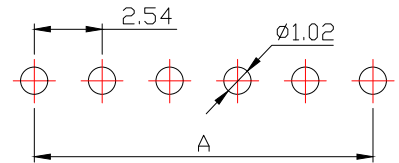

# SPECIFICATIONS

Current Rating: 3Amps  
 Insulation Resistance: 1000MΩ Min  
 Contact Resistance: 20mΩ Max  
 Withstanding Voltage: AC 1000V  
 Operation Temperature: -40° to +105°  
 Contact Material: Brass  
 Standard: PA6T  
 Insulator Material: Polyester (UL 94V-0)  
 Contact Plating: Gold Flash  
 Max. Processing Temp: 240° C for 30-60 seconds  
 (260° C for 5 seconds)

**RECOMMEND P. C. B LAYOUT**  
 PCB TOLERANCE: ±0.05 (TOP VIEW)

UNLESS OTHERWISE SPECIFIED TOLERANCE  
 X : ±0.30 X° : ±5°  
 X.X : ±0.25 X.X° : ±1°  
 X.XX : ±0.20 X.XX° : ±0.5°

DRAWN NAME: 2.54PH H2.5 1xnPin 90度 PC3.0 PA6.0 PB4.3 L13.8 6T 弯凹面  
 SIZE A4 SCALE N:1 PROUCT NO. ZX-PZ2.54-1-40PWZ  
 REV A UNIT mm PROJECT PAGE 1/1