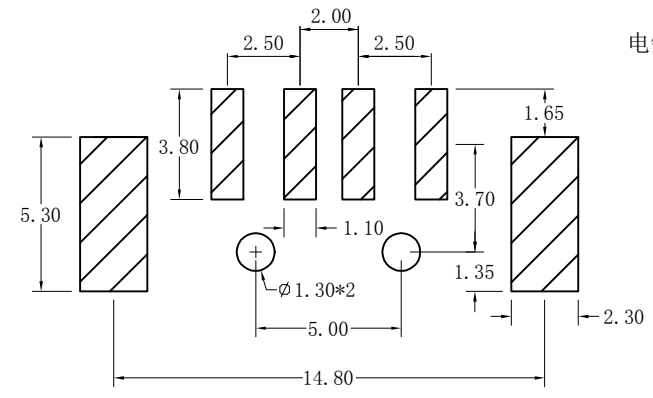

REV.	ECN.NO.	APPD.
A0	/	/

规格说明:Specifications:

电气特性:Electrical:

1. 额定电流: Current Rating
1.5A/contact terminal
2. 额定电压: Voltage Rating
30V DC
3. 接触阻抗: Contact Resistance
30 milliohms MAX
4. 耐电压: Dielectric Withstanding Voltage:
500 V AC For one minuter
5. 绝缘阻抗: Insulation Resistance:
1000MEGA ohms MIN

原材料:Raw material:

1. 塑胶: Plastic cement:
High Temperature Thermoplastics,
PBT/LCP Black/White
2. 端子: Contact: Copper Alloy C2680
3. 外壳: Shell: SPCC/Copper Alloy C2680

电镀: Electroplate:

1. 端子: Contact: Plated Gold in Mating Area;
Tin On Solder Talls
2. 外壳: Shell:
Nickel Plating

TOLERANCE UNLESS OTHERWISE SPECIFIED	
.XXX ±0.10	.X' ±3'
.XX ±0.20	.XX' ±2'
.X ±0.30	

兆星精密电子 (深圳) 有限公司

APPROVED		PART NAME:	Type-A 母座 卧贴			
CHECKED		PART No:	ZX-TYPEA-2-WTM4	C		
DRAWN	Lin R	PROJECTION:	UNIT:	SCALE	SHEET	REV.
DATE	23/05/21		mm	1:1	10F1	A0