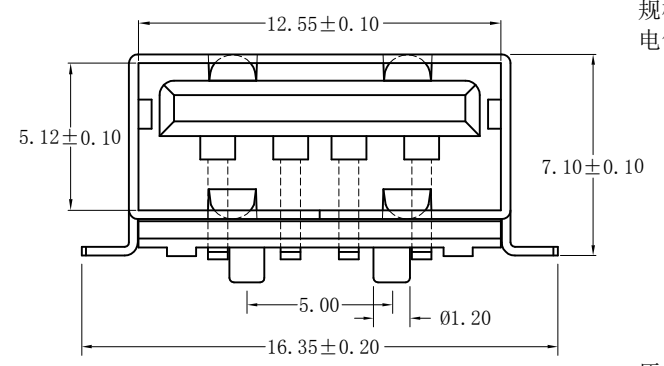

REV.	ECN.NO.	APPD.
A0	/	/

规格说明:Specifications:

电气特性:Electrical:

1. 额定电流: Current Rating
1.5A/contact terminal
2. 额定电压: Voltage Rating
30V DC
3. 接触阻抗: Contact Resistance
30 milliohms MAX
4. 耐电压: Dielectric Withstanding Voltage:
500 V AC For one minuter
5. 绝缘阻抗: Insulation Resistance:
1000MEGA ohms MIN

原材料:Raw material:

1. 塑胶: Plastic cement:
High Temperature Thermoplastics,
PBT/LCP Black/White
2. 端子: Contact: Copper Alloy C2680
3. 外壳: Shell: SPCC/Copper Alloy C2680

电镀: Electroplate:

1. 端子: Contact: Plated Gold in Mating Area;
Tin On Solder Talls
2. 外壳: Shell:
Nickel Plating

TOLERANCE UNLESS OTHERWISE SPECIFIED	
.XXX ±0.10	.X' ±3'
.XX ±0.20	.XX' ±2'
.X ±0.30	

兆星精密电子 (深圳) 有限公司

APPROVED		PART NAME:	Type-A 母座 卧贴			
CHECKED		PART No:	ZX-TYPEA-2-WTM4	C		
DRAWN	Lin R	PROJECTION:	UNIT:	SCALE	SHEET	REV.
DATE	23/05/21		mm	1:1	10F1	A0