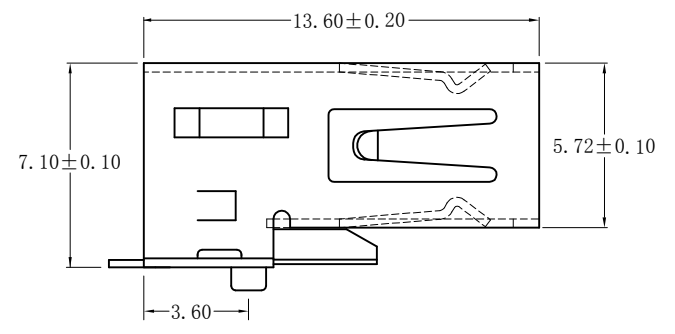

REV.	ECN.NO.	APPD.
A0	/	/

规格说明:Specifications:

电气特性:Electrical:

1. 额定电流: Current Rating
1.5A/contact terminal
2. 额定电压: Voltage Rating
30V DC
3. 接触阻抗: Contact Resistance
30 milliohms MAX
4. 耐电压: Dielectric Withstanding Voltage:
500 V AC For one minuter
5. 绝缘阻抗: Insulation Resistance:
1000MEGA ohms MIN

原材料:Raw material:

1. 塑胶: Plastic cement:
High Temperature Thermoplastics,
PBT/LCP Black/White
2. 端子: Contact: Copper Alloy C2680
3. 外壳: Shell: SPCC/Copper Alloy C2680

电镀: Electroplate:

1. 端子: Contact: Plated Gold in Mating Area;
Tin On Solder Talls
2. 外壳: Shell:
Nickel Plating

TOLERANCE UNLESS OTHERWISE SPECIFIED	
.XXX ±0.10	.X' ±3'
.XX ±0.20	.XX' ±2'
.X ±0.30	

兆星精密电子 (深圳) 有限公司

APPROVED		PART NAME:	Type-A 母座 卧贴			
CHECKED		PART No:	ZX-TYPEA-2-WTM4	C		
DRAWN	Lin R	PROJECTION:	UNIT:	SCALE	SHEET	REV.
DATE	23/05/21		mm	1:1	10F1	A0