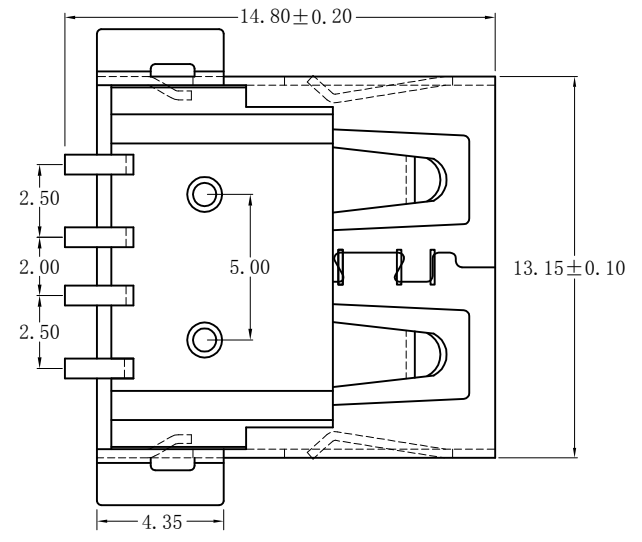

REV.	ECN.NO.	APPD.
A0	/	/

规格说明:Specifications:

电气特性:Electrical:

1. 额定电流: Current Rating
1.5A/contact terminal
2. 额定电压: Voltage Rating
30V DC
3. 接触阻抗: Contact Resistance
30 milliohms MAX
4. 耐电压: Dielectric Withstanding Voltage:
500 V AC For one minuter
5. 绝缘阻抗: Insulation Resistance:
1000MEGA ohms MIN

原材料:Raw material:

1. 塑胶: Plastic cement:
High Temperature Thermoplastics,
PBT/LCP Black/White
2. 端子: Contact: Copper Alloy C2680
3. 外壳: Shell: SPCC/Copper Alloy C2680

电镀: Electroplate:

1. 端子: Contact: Plated Gold in Mating Area;
Tin On Solder Talls
2. 外壳: Shell:
Nickel Plating

TOLERANCE UNLESS OTHERWISE SPECIFIED	
.XXX ±0.10	.X' ±3'
.XX ±0.20	.XX' ±2'
.X ±0.30	

兆星精密电子 (深圳) 有限公司

APPROVED		PART NAME:	Type-A 母座 卧贴			
CHECKED		PART No:	ZX-TYPEA-2-WTM4	C		
DRAWN	Lin R	PROJECTION:	UNIT:	SCALE	SHEET	REV.
DATE	23/05/21		mm	1:1	10F1	A0