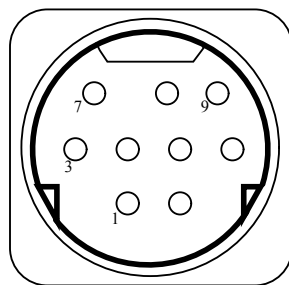

scale - Masstab 1:1

MiniDIN9 plug with cable  
CON2

CON\_DSUB15\_M\_Loetkelch  
front view - Blick auf Steckerseite

Signal	Farbe	Pin MiniDIN	Pin DSub
V1	grau	9	1
V0	gruen	6	2
GND	braun	2	3
V2	blau	7	6
T10	schwarz	1	7
TO	violett	8	8
LIN/MUST	gelb	5	9
shield	blank	shield	11 - mit Schrumpfschlauch
isoliert			
T11	orange	4	15

History:  
Revision V2.0  
- CON2 Pin6 now connected to CON1 pin2 instead of pin10

Title: PTC04_DSub15 to MLX_MiniDIN9		Revision: 2.0		 Microelectronic Integrated Systems www.melexis.com
Size: A4	PTC04_to_MLX_MiniDIN9_V20.SchDoc	Author: HLT		
Print-Date: 30/04/2015	Modified (File Date): 30/04/2015	Sheet: 1	of 1	
File: T:\DATENEVABRD\Kabel\PTC04_DSub15_to_MLX_MiniDIN9\PTC04_to_MLX_MiniDIN9_V20.SchDoc				

Comment	Description	Designator	Footprint	LibRef	Quantity
CON_DSUB15_M_Loetk elch	z.B. reichelt D-SUB ST 15L + KAPPE 15M	CON1		CON_DSUB15_M_LK	1
CON_MinidIN_cable_9pi	Kabel 2x MiniDIN-9 Steck	CON2		CON_MinidIN_cable_9pi	1