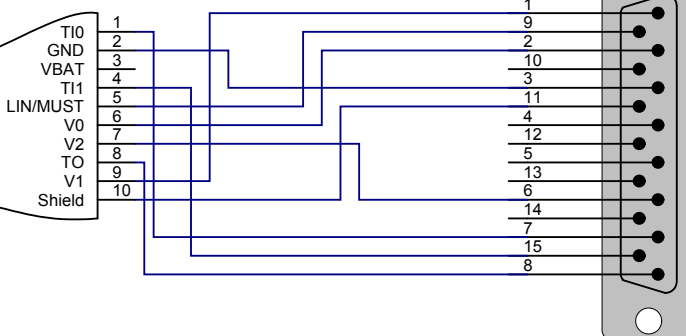

scale - Masstab 1:1

MiniDIN9 plug with cable  
CON2

CON\_DSUB15\_M\_Loetkelch  
front view - Blick auf Steckerseite

Signal	Farbe	Pin MiniDIN	Pin DSub
V1	grau	9	1
V0	gruen	6	2
GND	braun	2	3
V2	blau	7	6
T10	schwarz	1	7
TO	violett	8	8
LIN/MUST	gelb	5	9
shield	blank	shield	11 - mit Schrumpfschlauch
isoliert			
T11	orange	4	15

History:  
Revision V2.0  
- CON2 Pin6 now connected to CON1 pin2 instead of pin10

Title: PTC04_DSub15 to MLX_MiniDIN9		Revision: 2.0		 Microelectronic Integrated Systems www.melexis.com
Size: A4	PTC04_to_MLX_MiniDIN9_V20.SchDoc	Author: HLT		
Print-Date: 30/04/2015	Modified (File Date): 30/04/2015	Sheet: 1	of 1	
File: T:\DATENEVABRD\Kabel\PTC04_DSub15_to_MLX_MiniDIN9\PTC04_to_MLX_MiniDIN9_V20.SchDoc				

Comment	Description	Designator	Footprint	LibRef	Quantity
CON_DSUB15_M_Loetk elch	z.B. reichelt D-SUB ST 15L + KAPPE 15M	CON1		CON_DSUB15_M_LK	1
CON_MinidIN_cable_9pi	Kabel 2x MiniDIN-9 Steck	CON2		CON_MinidIN_cable_9pi	1