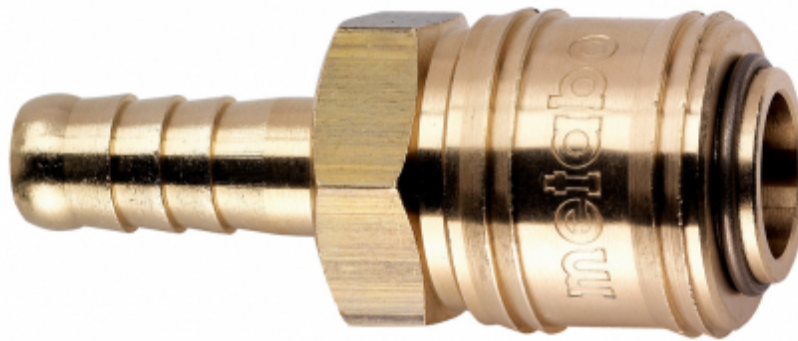

Quick connection coupling Euro 6 mm (0901025940)

Order no. 0901025940
EAN 4003665297835

Product may differ from Image

- Brass coupling for plug-in nipple with Euro profile

Technical data

Characteristics

Version	with spout
Connecting size	6 mm
Packaging	Self-service packaging
Sales unit	1

X-ON Electronics

Largest Supplier of Electrical and Electronic Components

Click to view similar products for [Test Accessories - Other](#) category:

Click to view products by [Metabo](#) manufacturer:

Other Similar products are found below :