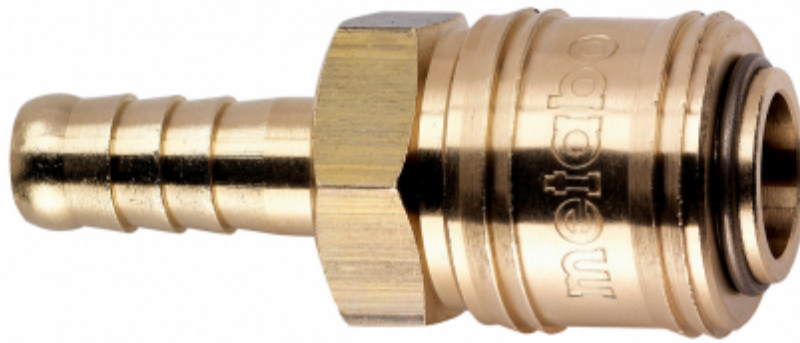

Quick connection coupling Euro 9 mm (0901026351)

Order no. 0901026351
EAN 4003665298245

Product may differ from Image

- Brass coupling for plug-in nipple with Euro profile

Technical data

Characteristics

Version	with spout
Connecting size	9 mm
Packaging	Self-service packaging
Sales unit	1

X-ON Electronics

Largest Supplier of Electrical and Electronic Components

Click to view similar products for [Test Accessories - Other](#) category:

Click to view products by [Metabo](#) manufacturer:

Other Similar products are found below :