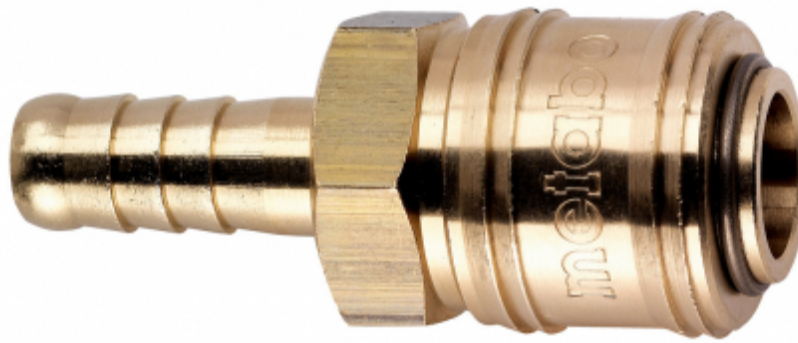

Quick connection coupling Euro 13 mm (0901026360)

Order no. 0901026360
EAN 4003665298252

Product may differ from Image

- Brass coupling for plug-in nipple with Euro profile

Technical data

Characteristics

Version	with spout
Connecting size	13 mm
Packaging	Self-service packaging
Sales unit	1

X-ON Electronics

Largest Supplier of Electrical and Electronic Components

Click to view similar products for [Test Accessories - Other](#) category:

Click to view products by [Metabo](#) manufacturer:

Other Similar products are found below :