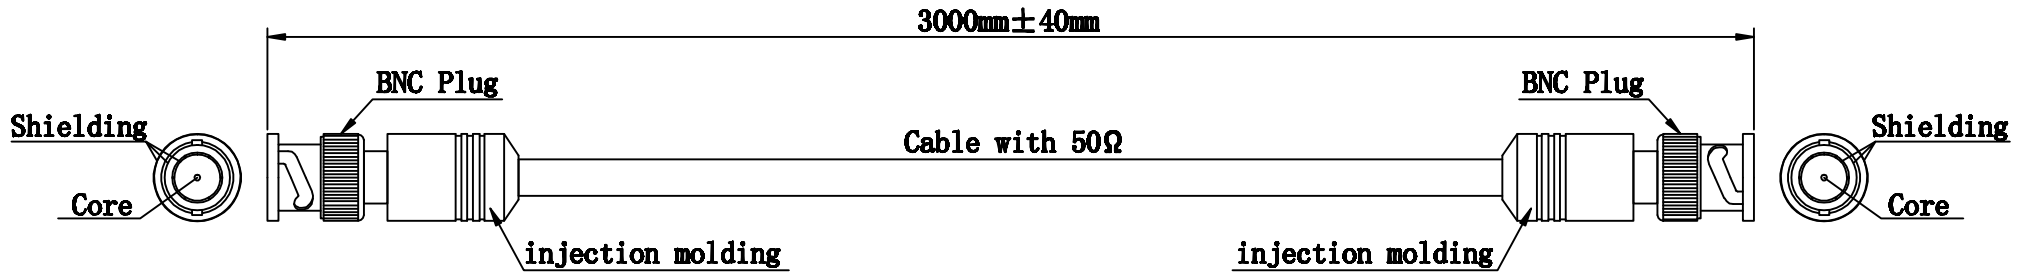

SYM	DESCRIPTION	APPROVED	DATE
1			
2			
3			
4			

BNC connector cable (RG58), shielded
Connectors: 2x BNC male
Contacts: nickel-plated (gold-plated pins)
Conductor area: 0.636 mm²
AWG: 20
Composition of conductor: 1 x 0.90 mm
Conductor material: CCS
Insulation material: PE
Jacket material: PVC
Conductor resistance: 500 ± 10 Ω/km
Shielding: 35 % coverage
Capacitance: 54 ± 5 pF/m
Cable OD: 5.0 ± 0.2 mm
Weight: 30 ± 2 g/m