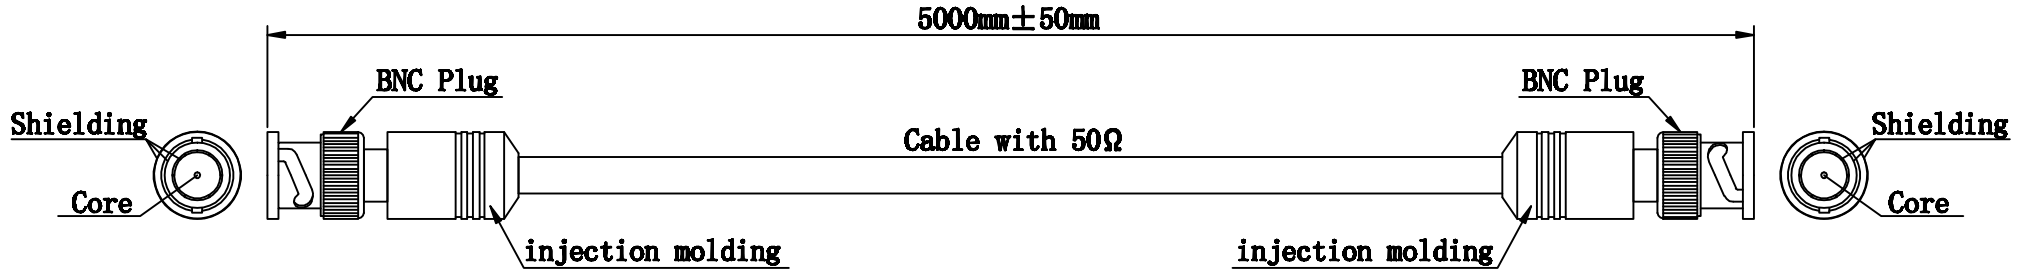

SYM	DESCRIPTION	APPROVED	DATE
1			
2			
3			
4			

**BNC connector cable (RG58), shielded**  
**Connectors:** 2x BNC male  
**Contacts:** nickel-plated (gold-plated pins)  
**Conductor area:** 0.636 mm<sup>2</sup>  
**AWG:** 20  
**Composition of conductor:** 1 x 0.90 mm  
**Conductor material:** CCS  
**Insulation material:** PE  
**Jacket material:** PVC  
**Conductor resistance:** 500 ± 10 Ω/km  
**Shielding:** 35 % coverage  
**Capacitance:** 54 ± 5 pF/m  
**Cable OD:** 5.0 ± 0.2 mm  
**Weight:** 30 ± 2 g/m