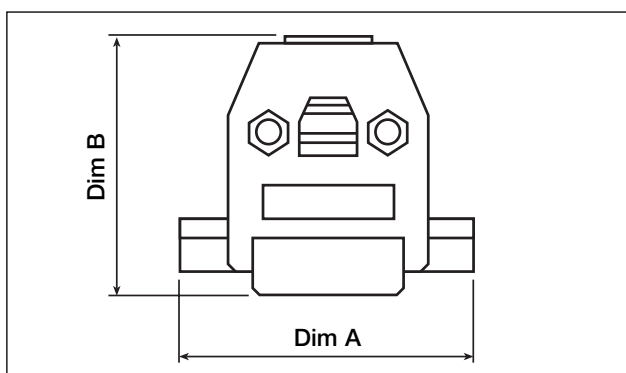

### Order Code

Series \_\_\_\_\_ **MHCCOV**    **50**    **SCL**    **MP**

Size: \_\_\_\_\_  
9,15, 25, 37 & 50 Way

Jack Screw Type: \_\_\_\_\_  
SC = Short, SCL = Long

- Manufactured in UL94HB material

Ways	Dim A	Dim B
9	31.0	40.2
15	39.6	35.8
25	55.0	42.0
37	69.0	51.0
50	69.5	43.9

### Order Code

Series \_\_\_\_\_ **MHCCOV**    **37**    **ME**

Size: \_\_\_\_\_  
9,15, 25, 37 & 50 Way

Jack Screw Type: \_\_\_\_\_  
ME = Short, MEL = Long

- Electroplated with a silver colour
- Manufactured in Zinc Alloy