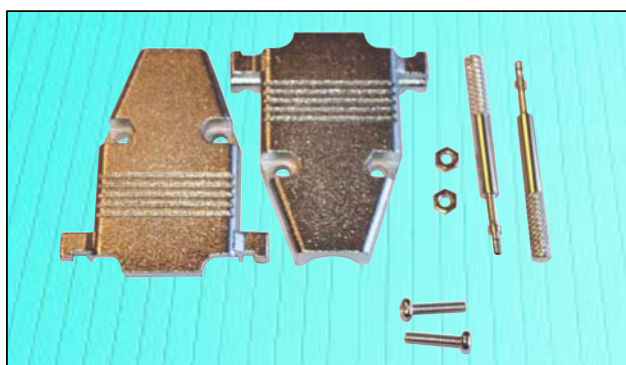

### Order Code

Series \_\_\_\_\_ **MHCCOV**    **50**    **SCL**    **MP**

Size: \_\_\_\_\_  
9,15, 25, 37 & 50 Way

Jack Screw Type: \_\_\_\_\_  
SC = Short, SCL = Long

- Manufactured in UL94HB material

Ways	Dim A	Dim B
9	31.0	40.2
15	39.6	35.8
25	55.0	42.0
37	69.0	51.0
50	69.5	43.9

## MHCCOV-ME - Series Zinc Die Cast D Hoods

- Available with Short and Long Jack Screws
- Available in 9, 15, 25, 37 & 50 Way

### Order Code

Series \_\_\_\_\_ **MHCCOV**    **37**    **ME**

Size: \_\_\_\_\_  
9,15, 25, 37 & 50 Way

Jack Screw Type: \_\_\_\_\_  
ME = Short, MEL = Long

- Electroplated with a silver colour
- Manufactured in Zinc Alloy