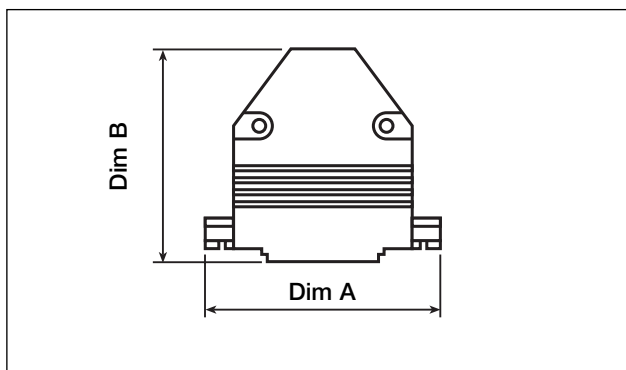

### Order Code

Series \_\_\_\_\_ **MHCCOV**    **50**    **SCL**    **MP**

Size: \_\_\_\_\_  
9,15, 25, 37 & 50 Way

Jack Screw Type: \_\_\_\_\_  
SC = Short, SCL = Long

- Manufactured in UL94HB material

Ways	Dim A	Dim B
9	31.0	40.2
15	39.6	35.8
25	55.0	42.0
37	69.0	51.0
50	69.5	43.9

### Order Code

Series \_\_\_\_\_ **MHCCOV**    **37**    **ME**

Size: \_\_\_\_\_  
9,15, 25, 37 & 50 Way

Jack Screw Type: \_\_\_\_\_  
ME = Short, MEL = Long

- Electroplated with a silver colour
- Manufactured in Zinc Alloy