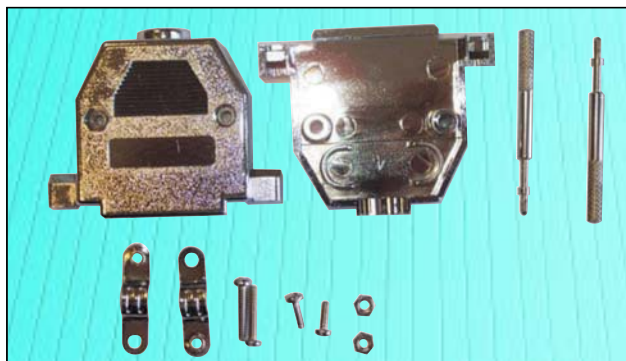

## MHCCOV-MP - Series Metallised Plastic D Hoods

- Available with Short and Long Jack Screws
- Available in 9, 15, 25, 37 & 50 Way

### Order Code

Series \_\_\_\_\_ **MHCCOV**    **50**    **SCL**    **MP**

Size: \_\_\_\_\_  
9,15, 25, 37 & 50 Way

Jack Screw Type: \_\_\_\_\_  
SC = Short, SCL = Long

- Manufactured in UL94HB material

Ways	Dim A	Dim B
9	31.0	40.2
15	39.6	35.8
25	55.0	42.0
37	69.0	51.0
50	69.5	43.9

## MHCCOV-ME - Series Zinc Die Cast D Hoods

- Available with Short and Long Jack Screws
- Available in 9, 15, 25, 37 & 50 Way

### Order Code

Series \_\_\_\_\_ **MHCCOV**    **37**    **ME**

Size: \_\_\_\_\_  
9,15, 25, 37 & 50 Way

Jack Screw Type: \_\_\_\_\_  
ME = Short, MEL = Long

- Electroplated with a silver colour
- Manufactured in Zinc Alloy