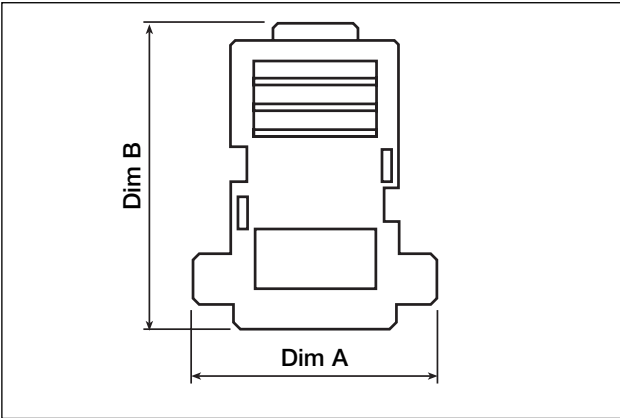

MHCCOV-SN - Series Snap together D Hoods

- Available with Short Jack Screws only
- Available in 9, 15 & 25 Way options
- Available in two colours - Black or Light Grey

Order Code

Series **MHCCOV** **25** **SN** **Black**
 Size: _____
 9,15, & 25 Way
 Hood Type: _____
 SN = Snap Together
 Colour: _____
 Black = Black, Grey = Light Grey

- Manufactured in UL94HB material
- Custom Colours available

| Ways | Dim A | Dim B |
|------|-------|-------|
| 9 | 30.5 | 39.2 |
| 15 | 40.1 | 39.6 |
| 25 | 53.6 | 42.1 |

MNCCOV-SC - Series Screw together D Hoods

- Available with Short & Long Jack Screws
- Available in 9, 15, 25, 37 & 50 Way options
- Available in two colours - Black or Grey

Order Code

Series **MHCCOV** **15** **SCL** **Grey**
 Size: _____
 9,15, 25, 37 & 50 Way
 Jack Screw Type: _____
 SC = Short, SCL = Long
 Colour: _____
 Black = Black, Grey = Grey

- Manufactured in UL94HB material
- Custom Colours available

| Ways | Dim A | Dim B |
|------|-------|-------|
| 9 | 31.4 | 40.2 |
| 15 | 39.6 | 35.8 |
| 25 | 55.0 | 42.0 |
| 37 | 69.0 | 51.0 |
| 50 | 69.5 | 43.9 |