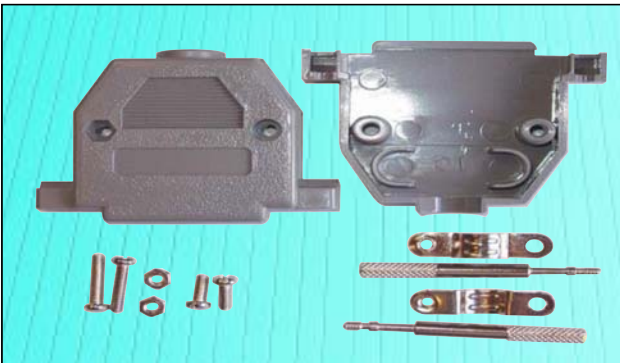

MHCCOV-SN - Series Snap together D Hoods

- Available with Short Jack Screws only
- Available in 9, 15 & 25 Way options
- Available in two colours - Black or Light Grey

Order Code

Series **MHCCOV** **25** **SN** **Black**
 Size: _____
 9,15, & 25 Way
 Hood Type: _____
 SN = Snap Together
 Colour: _____
 Black = Black, Grey = Light Grey

- Manufactured in UL94HB material
- Custom Colours available

| Ways | Dim A | Dim B |
|------|-------|-------|
| 9 | 30.5 | 39.2 |
| 15 | 40.1 | 39.6 |
| 25 | 53.6 | 42.1 |

MNCCOV-SC - Series Screw together D Hoods

- Available with Short & Long Jack Screws
- Available in 9, 15, 25, 37 & 50 Way options
- Available in two colours - Black or Grey

Order Code

Series **MHCCOV** **15** **SCL** **Grey**
 Size: _____
 9,15, 25, 37 & 50 Way
 Jack Screw Type: _____
 SC = Short, SCL = Long
 Colour: _____
 Black = Black, Grey = Grey