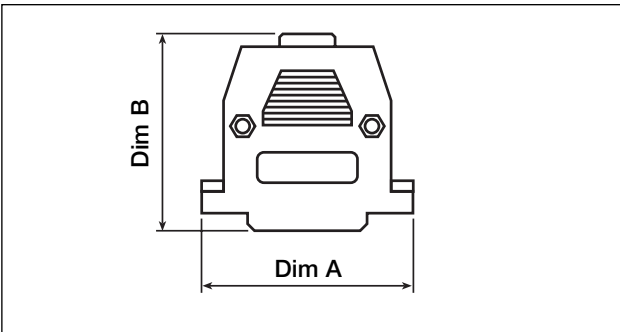

MHCCOV-SN - Series Snap together D Hoods

- Available with Short Jack Screws only
- Available in 9, 15 & 25 Way options
- Available in two colours - Black or Light Grey

Order Code

Series **MHCCOV** **25** **SN** **Black**
 Size: _____
 9,15, & 25 Way
 Hood Type: _____
 SN = Snap Together
 Colour: _____
 Black = Black, Grey = Light Grey

- Manufactured in UL94HB material
- Custom Colours available

| Ways | Dim A | Dim B |
|------|-------|-------|
| 9 | 30.5 | 39.2 |
| 15 | 40.1 | 39.6 |
| 25 | 53.6 | 42.1 |

MNCCOV-SC - Series Screw together D Hoods

- Available with Short & Long Jack Screws
- Available in 9, 15, 25, 37 & 50 Way options
- Available in two colours - Black or Grey

Order Code

Series **MHCCOV** **15** **SCL** **Grey**
 Size: _____
 9,15, 25, 37 & 50 Way
 Jack Screw Type: _____
 SC = Short, SCL = Long
 Colour: _____
 Black = Black, Grey = Grey