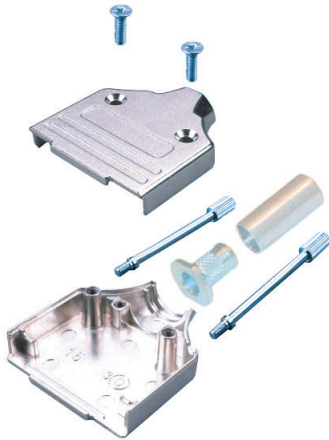

Order Code

MHC - XX - B - K

Series: _____

Size (xx): 9,15, 25, 37 _____

Plating Select: _____
Omit = Nickel
B = Black Chromate

Packing Style: _____
K = Individual Kit
Omit = Bulk

Crimp Dies and Crimp Tool: See page 78

Order codes	Ferrule Kits:	Die No:
MHC5.3	5,3 mm ferrule Kit	8.0
MHC6.0	6,0 mm ferrule Kit	10.0
MHC7.0	7,0 mm ferrule Kit	11.5
MHC7.5	7,5 mm ferrule Kit	12.0
MHC8.6	8,6 mm ferrule Kit	12.5