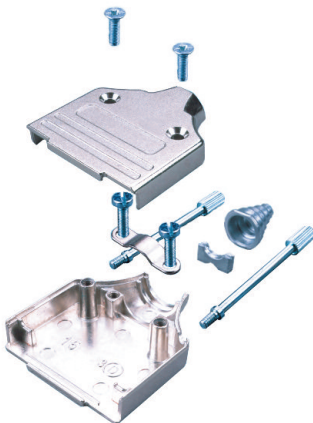

Packing Style: _____
K = Individual Kit
 Omit = Bulk

Crimp Dies and Crimp Tool: See page 78

Order codes	Ferrule Kits:	Die No:
MHC5.3	5,3 mm ferrule Kit	8.0
MHC6.0	6,0 mm ferrule Kit	10.0
MHC7.0	7,0 mm ferrule Kit	11.5
MHC7.5	7,5 mm ferrule Kit	12.0
MHC8.6	8,6 mm ferrule Kit	12.5

Order Code

MHDM - XX - B - K

Series: _____

Size (xx): 9,15, 25, 37 _____

Plating Select: _____
 Omit = Nickel
B = Black Chromate

Packing Style: _____
K = Individual Kit
 Omit = Bulk

Order Code

MHEE - XX - B - K

Series: _____

Size (xx): 9,15, 25, 37 _____

Plating Select: _____
 Omit = Nickel
B = Black Chromate

Packing Style: _____
K = Individual Kit
 Omit = Bulk

X-ON Electronics

Largest Supplier of Electrical and Electronic Components