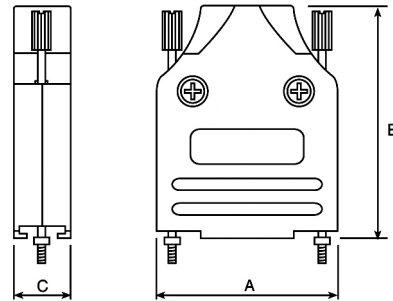

TECHNICAL SPECIFICATIONS

- Material:** Zinc, Nickel plated
- Operating Temperature:** -30°c to 90°c
- Attenuation Factor:** >40 dB between 30 MHz and 1 GHz
- Cable Entry:** Top
- Thumbscrews:** UNC 4-40 (standard)
M2,5/M2,6 or M3,0 on request
- Cable Diameter:** Up to 13,0 mm
- Accessories:** See page 40-43

Features:

- Available in sizes 9-15-25-37
- 360° EMI Shielding
- 3 versions of same concept
- Quick assembly
- Supports all types of cables
- Suitable for any common D-Sub connector

MHC-Series

- Crimp Method
- 360° Shielding
- For use with braided cable only