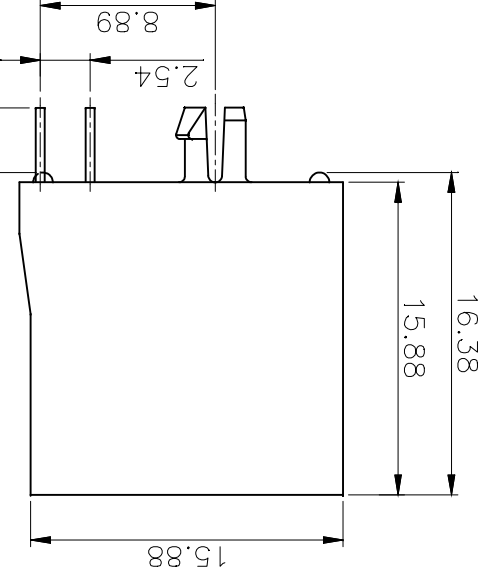

THIS SERIES FULLY CONFORMS TO THE EUROPEAN UNION DIRECTIVES 2002/95/EC AND 2002/96/EC FOR ROHS COMPLIANCY.

MH CONNECTORS LTD.

DRAWING No MHRJ66NFV

SCALE SHEET OF 1 OF 1 REV: 3.0

THESE DRAWINGS AND SPECIFICATIONS ARE THE PROPERTY OF MH CONNECTORS LTD. AND SHALL NOT BE REPRODUCED, COPIED OR USED AS THE BASIS FOR THE MANUFACTURE OR SALE OF APPARATUS WITHOUT WRITTEN PERMISSION.

DATE	HALEY	APPROVED	DATE
11-18-13			

- MATERIALS:**
1. PLASTIC HOUSING: ENGINEERING THERMOPLASTIC
  2. CONTACTS: 0.46MM DIAMETER PHOSPHOR BRONZE.
  3. PLATING: GOLD PLATING OVER NICKEL.

Type	P/N-BULK	2101-0110-12	MHRJ66NFV
Product Code			

Ordering information:

\* UNLESS OTHERWISE SPECIFIED TOLERANCES ON DECIMAL IS: ANGLE ±3°  
 X ±0.50  
 XX ±0.38  
 XXX ±0.25  
 XXXX ±0.10  
 UNIT: MM

THIS IS A C.A.D. GENERATED DRAWING DO NOT MAKE MANUAL REVISIONS TO MASTER.