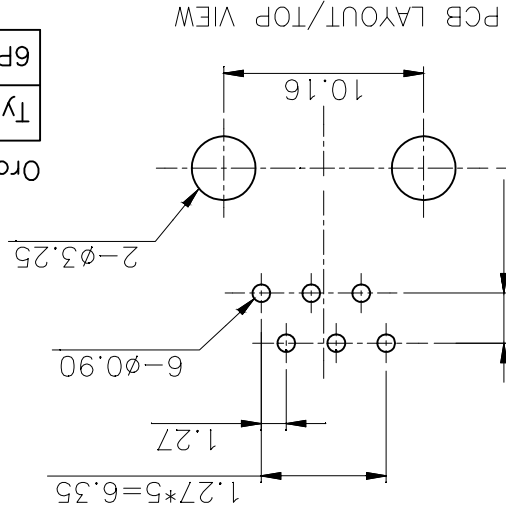

THIS SERIES FULLY CONFORMS TO THE EUROPEAN UNION DIRECTIVES 2002/95/EC AND 2002/96/EC FOR ROHS COMPLIANCY.

MH CONNECTORS LTD.

DRAWING No MHRJ66NFV

SCALE SHEET OF 1 OF 1 REV: 3.0

THESE DRAWINGS AND SPECIFICATIONS ARE THE PROPERTY OF MH CONNECTORS LTD. AND SHALL NOT BE REPRODUCED, COPIED OR USED AS THE BASIS FOR THE MANUFACTURE OR SALE OF APPARATUS WITHOUT WRITTEN PERMISSION.

DATE	HALEY	APPROVED	DATE
11-18-13			

- MATERIALS:**
1. PLASTIC HOUSING: ENGINEERING THERMOPLASTIC
  2. CONTACTS: 0.46MM DIAMETER PHOSPHOR BRONZE.
  3. PLATING: GOLD PLATING OVER NICKEL.

Type	P/N-BULK	2101-0110-12	MHRJ66NFV
Product Code			