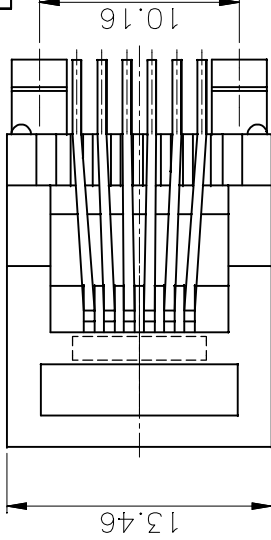

THIS SERIES FULLY CONFORMS TO THE EUROPEAN UNION DIRECTIVES 2002/95/EC AND 2002/96/EC FOR ROHS COMPLIANCY.

MH CONNECTORS LTD.

DRAWING No MHRJ66NFV

SCALE SHEET OF 1 OF 1 REV: 3.0

THESE DRAWINGS AND SPECIFICATIONS ARE THE PROPERTY OF MH CONNECTORS LTD. AND SHALL NOT BE REPRODUCED, COPIED OR USED AS THE BASIS FOR THE MANUFACTURE OR SALE OF APPARATUS WITHOUT WRITTEN PERMISSION.

DATE	HALEY	APPROVED	DATE
11-18-13			

- MATERIALS:**
1. PLASTIC HOUSING: ENGINEERING THERMOPLASTIC
  2. CONTACTS: 0.46MM DIAMETER PHOSPHOR BRONZE.
  3. PLATING: GOLD PLATING OVER NICKEL.

Type	P/N-BULK	2101-0110-12	MHRJ66NFV
Product Code			

Ordering information:

\* UNLESS OTHERWISE SPECIFIED TOLERANCES ON DECIMAL IS: ANGLE ±3°  
 X ±0.50  
 XX ±0.38  
 XXX ±0.25  
 XXXX ±0.10  
 UNIT: MM

THIS IS A C.A.D. GENERATED DRAWING DO NOT MAKE MANUAL REVISIONS TO MASTER.