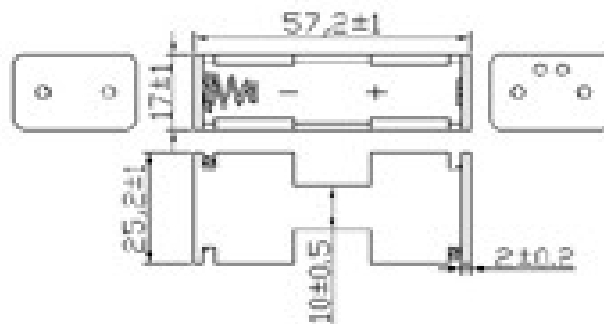

厂商型号:TBD

尺寸:25.2*17*57.2(mm³)

名称:五号 2 节 3V 背靠背电池盒

接线长度:150mm

红色线接的是电池的正极，黑色线接的是负极

The red wire is connected to the positive electrode of the battery, and the black wire is connected to the negative electrode