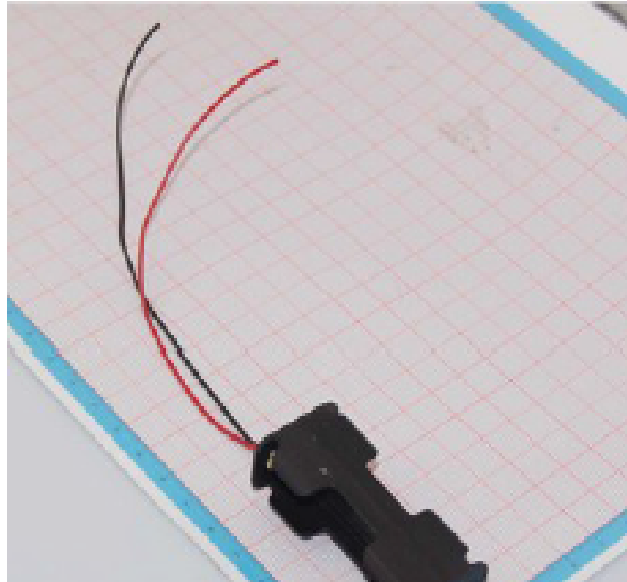

厂商型号:TBD

尺寸:25.2*17*57.2(mm³)

名称:五号 2 节 3V 背靠背电池盒

接线长度:150mm

红色线接的是电池的正极，黑色线接的是负极

The red wire is connected to the positive electrode of the battery, and the black wire is connected to the negative electrode

X-ON Electronics

Largest Supplier of Electrical and Electronic Components

Click to view similar products for [Cylindrical Battery Contacts, Clips, Holders & Springs](#) category:

Click to view products by [MIC](#) manufacturer: