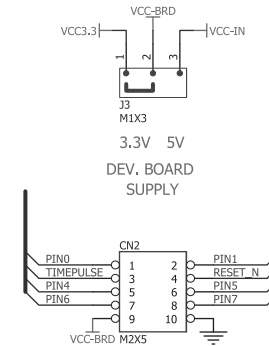

SWITCHING POWER SUPPLY

ANTENNA TYPE
ACTIVE PASSIVE

X-ON Electronics

Largest Supplier of Electrical and Electronic Components

Click to view similar products for [GPS Development Tools](#) category:

Click to view products by [MikroElektronika](#) manufacturer: