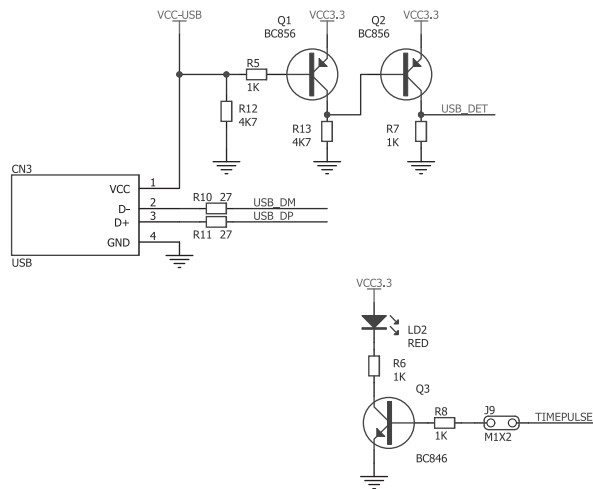

SWITCHING POWER SUPPLY

ANTENNA TYPE
ACTIVE PASSIVE

X-ON Electronics

Largest Supplier of Electrical and Electronic Components

Click to view similar products for [GPS Development Tools](#) category:

Click to view products by [MikroElektronika](#) manufacturer: