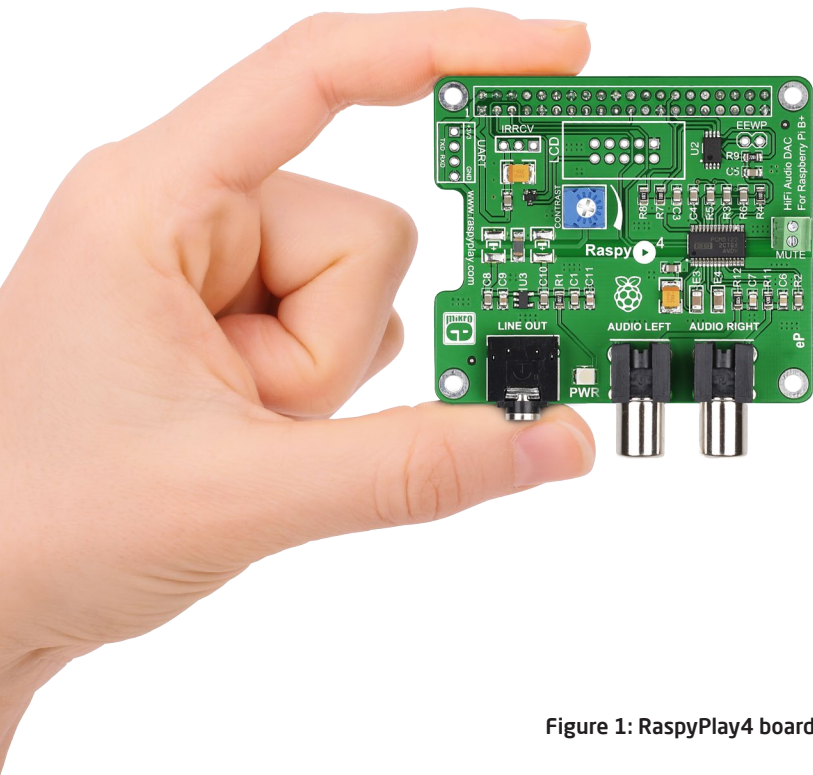

RaspyPlay4

Hi fidelity sound reproduction

for the Raspberry Pi B+

Figure 1: RaspyPlay4 board

Ever since its inception, **Raspberry Pi** has been a popular solution for home multimedia centers for many people. But the poor sound reproduction abilities of the Pi were a deal-breaker for anyone remotely interested in Hi-Fi. Not anymore. Play hi-quality audio from your **Raspberry Pi B+** with RaspyPlay4. This add-on board features the PCM5122 DAC with excellent dynamic performance for audiophile-worthy reproduction of your favorite music, on a budget. It supports FLAC, ALAC, MP3 and WMA sound formats. Software-wise, it's compatible with several solutions, but we recommend RuneAudio. Store your favorite albums on USB flash, USB hard drive, SD Card, on a NAS server, or even stream it through AirPlay – RaspyPlay4 supports it all. Kick your feet up, relax and enjoy.

Figure 2: RaspPlay4 schematic

Figure 3: RaspyPlay4

Figure 4: Board dimensions

If you want to learn more about our products, please visit our website at **www.mikroe.com**

If you are experiencing some problems with any of our products or just need additional information, please place your ticket at **www.mikroe.com/support**