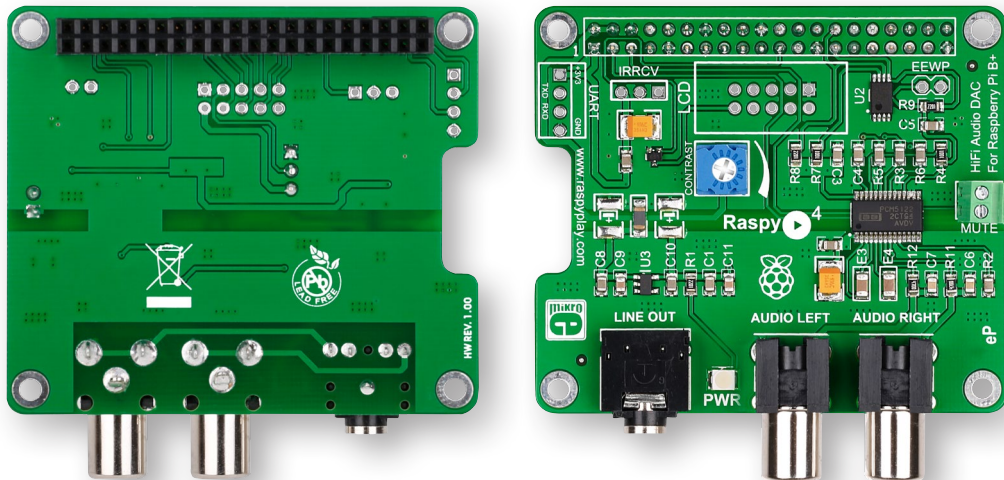

RaspyPlay4

Hi fidelity sound reproduction

for the Raspberry Pi B+

Figure 1: RaspyPlay4 board

Ever since its inception, **Raspberry Pi** has been a popular solution for home multimedia centers for many people. But the poor sound reproduction abilities of the Pi were a deal-breaker for anyone remotely interested in Hi-Fi. Not anymore. Play hi-quality audio from your **Raspberry Pi B+** with RaspyPlay4. This add-on board features the PCM5122 DAC with excellent dynamic performance for audiophile-worthy reproduction of your favorite music, on a budget. It supports FLAC, ALAC, MP3 and WMA sound formats. Software-wise, it's compatible with several solutions, but we recommend RuneAudio. Store your favorite albums on USB flash, USB hard drive, SD Card, on a NAS server, or even stream it through AirPlay – RaspyPlay4 supports it all. Kick your feet up, relax and enjoy.

Figure 2: RaspPlay4 schematic

Figure 3: RaspyPlay4

Figure 4: Board dimensions

If you want to learn more about our products, please visit our website at **www.mikroe.com**

If you are experiencing some problems with any of our products or just need additional information, please place your ticket at **www.mikroe.com/support**