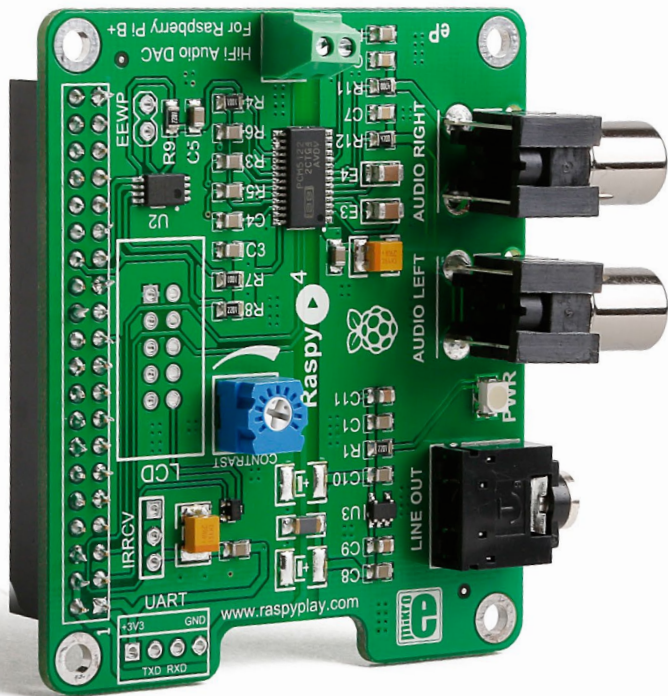

RaspyPlay4

Hi fidelity sound reproduction

for the Raspberry Pi B+

Figure 1: RaspyPlay4 board

Ever since its inception, **Raspberry Pi** has been a popular solution for home multimedia centers for many people. But the poor sound reproduction abilities of the Pi were a deal-breaker for anyone remotely interested in Hi-Fi. Not anymore. Play hi-quality audio from your **Raspberry Pi B+** with RaspyPlay4. This add-on board features the PCM5122 DAC with excellent dynamic performance for audiophile-worthy reproduction of your favorite music, on a budget. It supports FLAC, ALAC, MP3 and WMA sound formats. Software-wise, it's compatible with several solutions, but we recommend RuneAudio. Store your favorite albums on USB flash, USB hard drive, SD Card, on a NAS server, or even stream it through AirPlay – RaspyPlay4 supports it all. Kick your feet up, relax and enjoy.

Figure 2: RaspPlay4 schematic

Figure 3: RaspyPlay4

Figure 4: Board dimensions

If you want to learn more about our products, please visit our website at **www.mikroe.com**

If you are experiencing some problems with any of our products or just need additional information, please place your ticket at **www.mikroe.com/support**