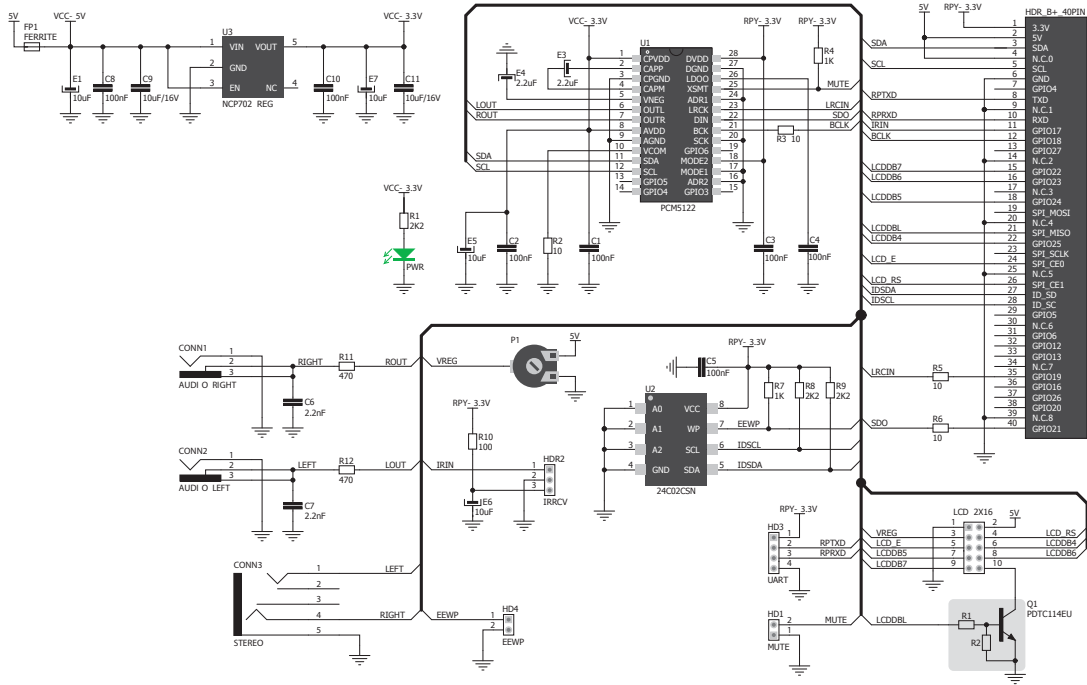

RaspyPlay4

Hi fidelity sound reproduction

for the Raspberry Pi B+

Figure 1: RaspyPlay4 board

Ever since its inception, **Raspberry Pi** has been a popular solution for home multimedia centers for many people. But the poor sound reproduction abilities of the Pi were a deal-breaker for anyone remotely interested in Hi-Fi. Not anymore. Play hi-quality audio from your **Raspberry Pi B+** with RaspyPlay4. This add-on board features the PCM5122 DAC with excellent dynamic performance for audiophile-worthy reproduction of your favorite music, on a budget. It supports FLAC, ALAC, MP3 and WMA sound formats. Software-wise, it's compatible with several solutions, but we recommend RuneAudio. Store your favorite albums on USB flash, USB hard drive, SD Card, on a NAS server, or even stream it through AirPlay – RaspyPlay4 supports it all. Kick your feet up, relax and enjoy.

Figure 2: RaspPlay4 schematic

Figure 3: RaspyPlay4

Figure 4: Board dimensions

If you want to learn more about our products, please visit our website at **www.mikroe.com**

If you are experiencing some problems with any of our products or just need additional information, please place your ticket at **www.mikroe.com/support**