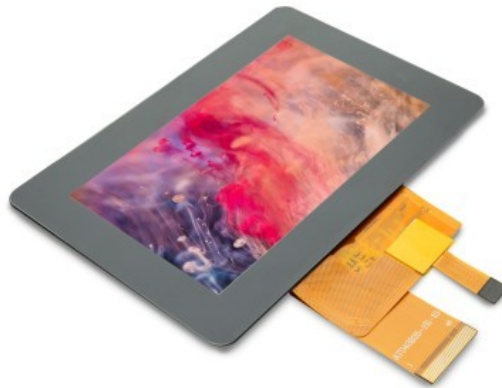

## 4.3" TFT Color Display with Capacitive Touch Screen and bezel

PID: MIKROE-3907

**TFT Color Display with Touch Screen (4.3")** and decorative cover glass (black bezel) is a color active matrix thin film transistor(TFT) liquid crystal display (LCD).