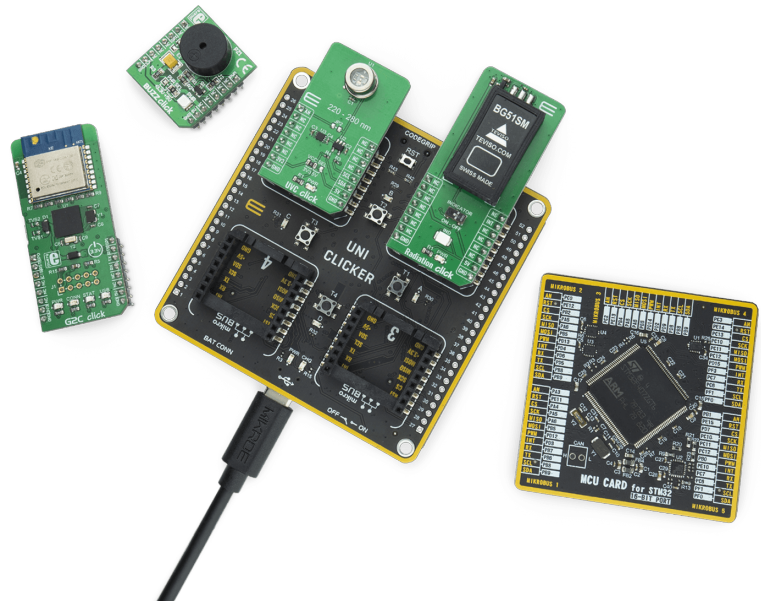

UNI Clicker

PID: MIKROE-4198

UNI Clicker

Mikroe produces entire development toolchains for all major microcontroller architectures.

Committed to excellency, we are dedicated to helping engineers bring the project development up to speed and achieve outstanding results.

ISO 9001: 2015 certification of quality management system (QMS).

Mikroe produces entire development toolchains for all major microcontroller architectures.

Committed to excellency, we are dedicated to helping engineers bring the project development up to speed and achieve outstanding results.