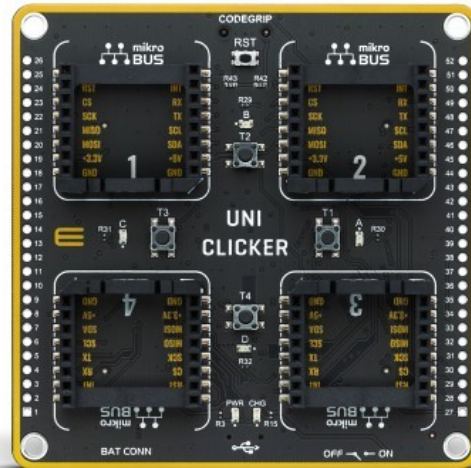

UNI Clicker

PID: MIKROE-4198

UNI Clicker

Mikroe produces entire development toolchains for all major microcontroller architectures.

Committed to excellency, we are dedicated to helping engineers bring the project development up to speed and achieve outstanding results.