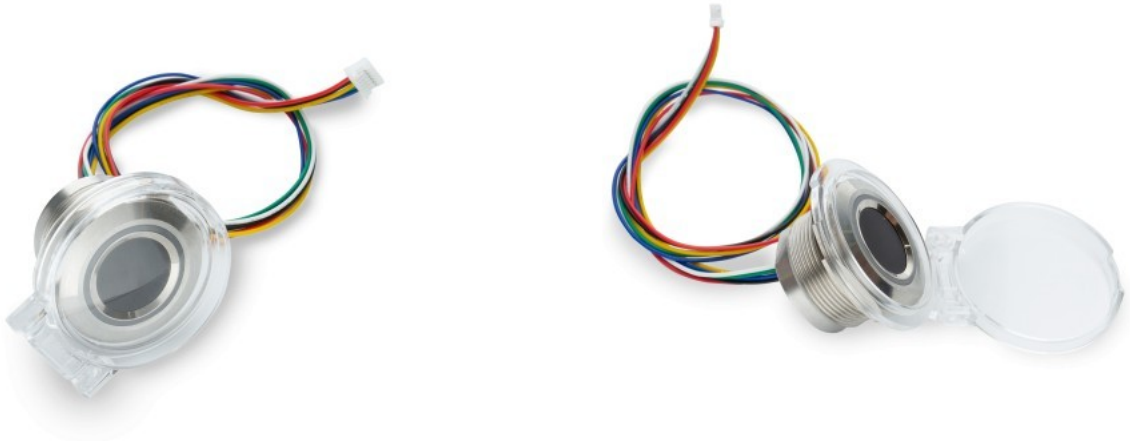

Fingerprint Sensor with Two-Color LED Ring

PID: MIKROE-4347

The Fingerprint Sensor with Two-Color LED Ring ([GROW R503](#)) is a capacitive fingerprint sensor module scanner with a two-color ring indicator from [Hangzhou Grow Technology Co., Ltd.](#) designed with the intention to be used as an extension of development boards and placed remotely on Fingerprint 3 Click. The module is designed in a circular shape with a diameter of 28mm. It's important to mention that this module represents an integrated image collecting and algorithm chip together.