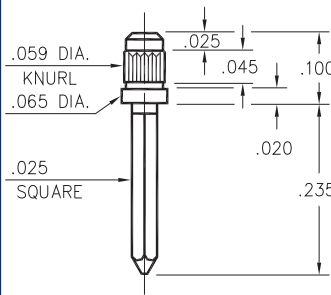

1030 ⇒ 1032

Basic Part Number	# of Wraps	Wrap Length A
1032-1	1	.260
1031-2	2	.360
1030-3	3	.500

103X-X-05-XX-00-00-01-0
Press-fit in .057 mounting hole

1216

1216-0-05-XX-00-00-01-0
Press-fit in .056 mounting hole

1095

1095-0-05-XX-00-00-01-0
Swage mount in .094 hole
For .062 thick board

1214

1214-0-05-XX-00-00-01-0
Press-fit in .059 mounting hole

1212

1212-0-05-XX-00-00-01-0
Press-fit in .061 mounting hole

1213

1213-0-05-XX-00-00-01-0
Press-fit in .061 mounting hole

PIN MATERIAL:
Brass Alloy 360, 1/2 Hard
Swage pins are annealed

DIMENSION IN INCHES
TOLERANCES ON:
LENGTHS: ±.005
DIAMETERS: ±.002
ANGLES: ± 2°

ORDER CODE: XXXX - X - 05 - XX - 00 - 00 - 01 - 0

BASIC PART #

SPECIFY PIN FINISH:

- 01 200µ" TIN/LEAD OVER NICKEL
- ◇ 80 200µ" TIN OVER NICKEL (RoHS)
- ◇ 15 10µ" GOLD OVER NICKEL (RoHS)
- ◇ 21 20µ" GOLD OVER NICKEL (RoHS)

X-ON Electronics

Largest Supplier of Electrical and Electronic Components