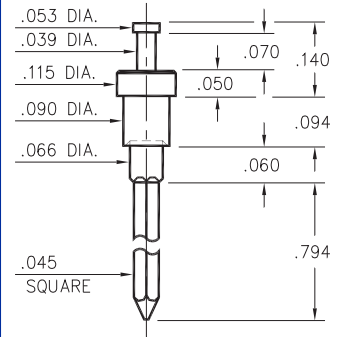

1030 ⇒ 1032

Basic Part Number	# of Wraps	Wrap Length A
1032-1	1	.260
1031-2	2	.360
1030-3	3	.500

103X-X-05-XX-00-00-01-0
Press-fit in .057 mounting hole

1216

1216-0-05-XX-00-00-01-0
Press-fit in .056 mounting hole

1095

1095-0-05-XX-00-00-01-0
Swage mount in .094 hole
For .062 thick board

1214

1214-0-05-XX-00-00-01-0
Press-fit in .059 mounting hole

1212

1212-0-05-XX-00-00-01-0
Press-fit in .061 mounting hole

1213

1213-0-05-XX-00-00-01-0
Press-fit in .061 mounting hole

PIN MATERIAL:
Brass Alloy 360, 1/2 Hard
Swage pins are annealed

DIMENSION IN INCHES
TOLERANCES ON:
LENGTHS: ±.005
DIAMETERS: ±.002
ANGLES: ± 2°

ORDER CODE: XXXX - X - 05 - XX - 00 - 00 - 01 - 0

BASIC PART #

SPECIFY PIN FINISH:

- 01 200µ" TIN/LEAD OVER NICKEL
- ◇ 80 200µ" TIN OVER NICKEL (RoHS)
- ◇ 15 10µ" GOLD OVER NICKEL (RoHS)
- ◇ 21 20µ" GOLD OVER NICKEL (RoHS)

X-ON Electronics

Largest Supplier of Electrical and Electronic Components