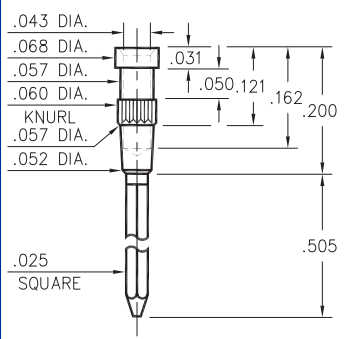

1030 ⇒ 1032

Basic Part Number	# of Wraps	Wrap Length A
1032-1	1	.260
1031-2	2	.360
1030-3	3	.500

103X-X-05-XX-00-00-01-0
Press-fit in .057 mounting hole

1216

1216-0-05-XX-00-00-01-0
Press-fit in .056 mounting hole

1095

1095-0-05-XX-00-00-01-0
Swage mount in .094 hole
For .062 thick board

1214

1214-0-05-XX-00-00-01-0
Press-fit in .059 mounting hole

1212

1212-0-05-XX-00-00-01-0
Press-fit in .061 mounting hole

1213

1213-0-05-XX-00-00-01-0
Press-fit in .061 mounting hole

0318

0318-3-05-XX-00-00-01-0
Press-fit in .057 mounting hole

1302

1302-0-05-XX-00-00-01-0
Press-fit in .057 mounting hole

1097

1097-0-05-XX-00-00-01-0
Swage mount in .094 hole
for .062 thick board

SPECIFICATIONS

PIN MATERIAL:
Brass Alloy 360, 1/2 Hard
Swage pins are annealed

DIMENSION IN INCHES
TOLERANCES ON:
LENGTHS: ±.005
DIAMETERS: ±.002
ANGLES: ± 2°

ORDER CODE: XXXX - X - 05 - XX - 00 - 00 - 01 - 0

BASIC PART #