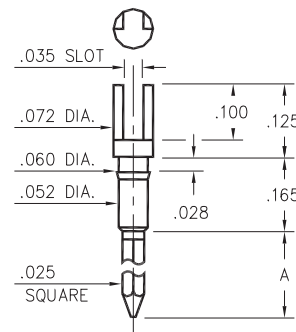

1096

Basic Part Number	# of Wraps	Wrapost Length A
1096-2	2	.381
1096-3	3	.527

1096-X-05-XX-00-00-01-0
Press-fit in .057 mounting hole

1106

Basic Part Number	# of Wraps	Wrapost Length A
1106-2	2	.370
1106-3	3	.510

1064

1064-0-23-XX-00-00-01-0
Press-fit in .056 mounting hole

1092

1092-0-05-XX-00-00-01-0
Press-fit in .056 mounting hole

1068

1068-0-23-XX-00-00-01-0
Press-fit in .057 mounting hole

1070 ⇒ 1072

107X-X-23-XX-00-00-01-0
Press-fit in .057 mounting hole

Basic Part Number	# of Wraps	Wrapost Length A
1072-1	1	.260
1071-2	2	.370
1070-3	3	.510

SPECIFICATIONS

PIN MATERIAL:
Brass Alloy 360, 1/2 Hard

DIMENSION IN INCHES
TOLERANCES ON:
LENGTHS: ±.005
DIAMETERS: ±.002
ANGLES: ± 2°

ORDER CODE: XXXX - X - XX - XX - 00 - 00 - 01 - 0

BASIC PART #

SPECIFY PIN FINISH:

- 01 200µ" TIN/LEAD OVER NICKEL
- ◇ 80 200µ" TIN OVER NICKEL (RoHS)
- ◇ 15 10µ" GOLD OVER NICKEL (RoHS)
- ◇ 21 20µ" GOLD OVER NICKEL (RoHS)