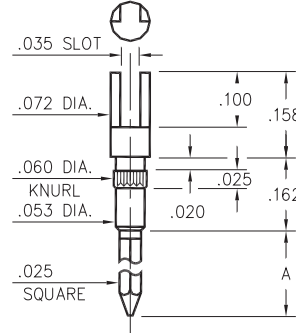

1096

Basic Part Number	# of Wraps	Wrapost Length A
1096-2	2	.381
1096-3	3	.527

1096-X-05-XX-00-00-01-0
Press-fit in .057 mounting hole

1106

Basic Part Number	# of Wraps	Wrapost Length A
1106-2	2	.370
1106-3	3	.510

1106-X-23-XX-00-00-01-0
Press-fit in .057 mounting hole

1093

1093-0-05-XX-00-00-01-0
Press-fit in .056 mounting hole

0730

0730-3-05-XX-00-00-01-0
Press-fit in .057 mounting hole

1122

1122-0-22-XX-00-00-01-0
Press-fit in .053 mounting hole

Basic Part Number	# of Wraps	Wrapost Length A
1072-1	1	.260
1071-2	2	.370
1070-3	3	.510

SPECIFICATIONS

PIN MATERIAL:
Brass Alloy 360, 1/2 Hard

DIMENSION IN INCHES
TOLERANCES ON:
LENGTHS: ±.005
DIAMETERS: ±.002
ANGLES: ± 2°

ORDER CODE: XXXX - X - XX - XX - 00 - 00 - 01 - 0

BASIC PART #

SPECIFY PIN FINISH:

- 01 200µ" TIN/LEAD OVER NICKEL
- ◇ 80 200µ" TIN OVER NICKEL (RoHS)
- ◇ 15 10µ" GOLD OVER NICKEL (RoHS)
- ◇ 21 20µ" GOLD OVER NICKEL (RoHS)