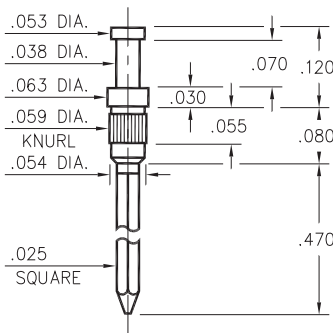

1096

Basic Part Number	# of Wraps	Wrapost Length A
1096-2	2	.381
1096-3	3	.527

1096-X-05-XX-00-00-01-0
Press-fit in .057 mounting hole

1106

Basic Part Number	# of Wraps	Wrapost Length A
1106-2	2	.370
1106-3	3	.510

1106-X-23-XX-00-00-01-0
Press-fit in .057 mounting hole

1093

1093-0-05-XX-00-00-01-0
Press-fit in .056 mounting hole

0730

0730-3-05-XX-00-00-01-0
Press-fit in .057 mounting hole

1122

1122-0-22-XX-00-00-01-0
Press-fit in .053 mounting hole

Basic Part Number	# of Wraps	Wrapost Length A
1072-1	1	.260
1071-2	2	.370
1070-3	3	.510

SPECIFICATIONS

PIN MATERIAL:
Brass Alloy 360, 1/2 Hard

DIMENSION IN INCHES
TOLERANCES ON:
LENGTHS: ±.005
DIAMETERS: ±.002
ANGLES: ± 2°

ORDER CODE: XXXX - X - XX - XX - 00 - 00 - 01 - 0

BASIC PART #

SPECIFY PIN FINISH:

- 01 200µ" TIN/LEAD OVER NICKEL
- ◇ 80 200µ" TIN OVER NICKEL (RoHS)
- ◇ 15 10µ" GOLD OVER NICKEL (RoHS)
- ◇ 21 20µ" GOLD OVER NICKEL (RoHS)