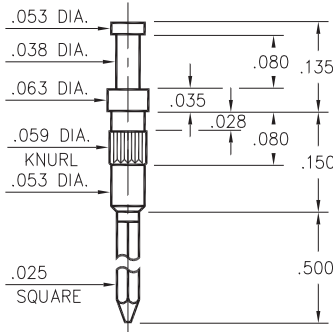

1092

1092-0-05-XX-00-00-01-0
Press-fit in .056 mounting hole