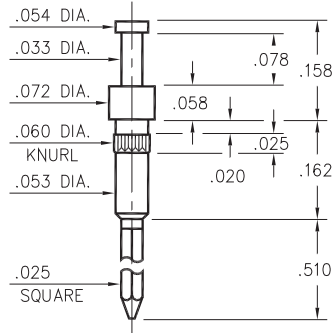

1096

Basic Part Number	# of Wraps	Wrapost Length A
1096-2	2	.381
1096-3	3	.527

1096-X-05-XX-00-00-01-0
Press-fit in .057 mounting hole

1106

Basic Part Number	# of Wraps	Wrapost Length A
1106-2	2	.370
1106-3	3	.510

1106-X-23-XX-00-00-01-0
Press-fit in .057 mounting hole

1093

1093-0-05-XX-00-00-01-0
Press-fit in .056 mounting hole

0730

0730-3-05-XX-00-00-01-0
Press-fit in .057 mounting hole

1122

1122-0-22-XX-00-00-01-0
Press-fit in .053 mounting hole

Basic Part Number	# of Wraps	Wrapost Length A
1072-1	1	.260
1071-2	2	.370
1070-3	3	.510

SPECIFICATIONS

PIN MATERIAL:
Brass Alloy 360, 1/2 Hard

DIMENSION IN INCHES
TOLERANCES ON:
LENGTHS: ±.005
DIAMETERS: ±.002
ANGLES: ± 2°

ORDER CODE: XXXX - X - XX - XX - 00 - 00 - 01 - 0

BASIC PART #

SPECIFY PIN FINISH:

- 01 200µ" TIN/LEAD OVER NICKEL
- ◇ 80 200µ" TIN OVER NICKEL (RoHS)
- ◇ 15 10µ" GOLD OVER NICKEL (RoHS)
- ◇ 21 20µ" GOLD OVER NICKEL (RoHS)