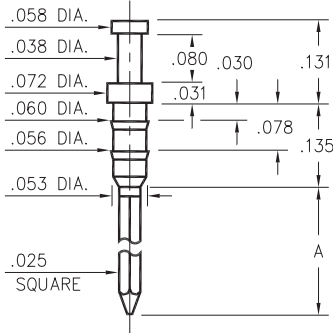

1096

Basic Part Number	# of Wraps	Wrapost Length A
1096-2	2	.381
1096-3	3	.527

1096-X-05-XX-00-00-01-0
Press-fit in .057 mounting hole

1106

Basic Part Number	# of Wraps	Wrapost Length A
1106-2	2	.370
1106-3	3	.510

1106-X-23-XX-00-00-01-0
Press-fit in .057 mounting hole

1093

1093-0-05-XX-00-00-01-0
Press-fit in .056 mounting hole

0730

0730-3-05-XX-00-00-01-0
Press-fit in .057 mounting hole

1122

1122-0-22-XX-00-00-01-0
Press-fit in .053 mounting hole

Basic Part Number	# of Wraps	Wrapost Length A
1072-1	1	.260
1071-2	2	.370
1070-3	3	.510

SPECIFICATIONS

PIN MATERIAL:
Brass Alloy 360, 1/2 Hard

DIMENSION IN INCHES
TOLERANCES ON:
LENGTHS: ±.005
DIAMETERS: ±.002
ANGLES: ± 2°

ORDER CODE: XXXX - X - XX - XX - 00 - 00 - 01 - 0

BASIC PART #

SPECIFY PIN FINISH:

- 01 200µ" TIN/LEAD OVER NICKEL
- ◇ 80 200µ" TIN OVER NICKEL (RoHS)
- ◇ 15 10µ" GOLD OVER NICKEL (RoHS)
- ◇ 21 20µ" GOLD OVER NICKEL (RoHS)