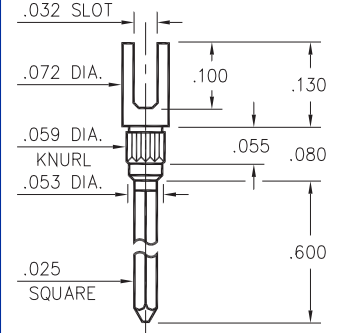

1064

1064-0-23-XX-00-00-01-0
Press-fit in .056 mounting hole