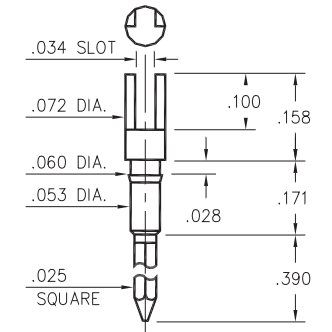

1096

Basic Part Number	# of Wraps	Wrapost Length A
1096-2	2	.381
1096-3	3	.527

1096-X-05-XX-00-00-01-0
Press-fit in .057 mounting hole

1106

Basic Part Number	# of Wraps	Wrapost Length A
1106-2	2	.370
1106-3	3	.510

1064

1064-0-23-XX-00-00-01-0
Press-fit in .056 mounting hole

1092

1092-0-05-XX-00-00-01-0
Press-fit in .056 mounting hole

1068

1068-0-23-XX-00-00-01-0
Press-fit in .057 mounting hole

1070 ⇒ 1072

107X-X-23-XX-00-00-01-0
Press-fit in .057 mounting hole

Basic Part Number	# of Wraps	Wrapost Length A
1072-1	1	.260
1071-2	2	.370
1070-3	3	.510

SPECIFICATIONS

PIN MATERIAL:
Brass Alloy 360, 1/2 Hard

DIMENSION IN INCHES
TOLERANCES ON:
LENGTHS: ±.005
DIAMETERS: ±.002
ANGLES: ± 2°

ORDER CODE: XXXX - X - XX - XX - 00 - 00 - 01 - 0

BASIC PART #

SPECIFY PIN FINISH:

- 01 200µ" TIN/LEAD OVER NICKEL
- ◇ 80 200µ" TIN OVER NICKEL (RoHS)
- ◇ 15 10µ" GOLD OVER NICKEL (RoHS)
- ◇ 21 20µ" GOLD OVER NICKEL (RoHS)