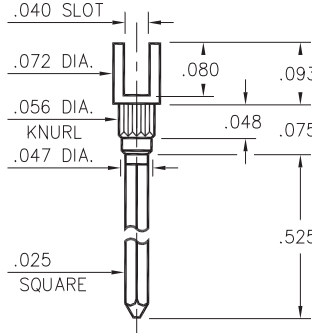

1096

Basic Part Number	# of Wraps	Wrapost Length A
1096-2	2	.381
1096-3	3	.527

1096-X-05-XX-00-00-01-0
Press-fit in .057 mounting hole

1106

Basic Part Number	# of Wraps	Wrapost Length A
1106-2	2	.370
1106-3	3	.510

1106-X-23-XX-00-00-01-0
Press-fit in .057 mounting hole

1093

1093-0-05-XX-00-00-01-0
Press-fit in .056 mounting hole

0730

0730-3-05-XX-00-00-01-0
Press-fit in .057 mounting hole

1122

1122-0-22-XX-00-00-01-0
Press-fit in .053 mounting hole

Basic Part Number	# of Wraps	Wrapost Length A
1072-1	1	.260
1071-2	2	.370
1070-3	3	.510

SPECIFICATIONS

PIN MATERIAL:
Brass Alloy 360, 1/2 Hard

DIMENSION IN INCHES
TOLERANCES ON:
LENGTHS: ±.005
DIAMETERS: ±.002
ANGLES: ± 2°

ORDER CODE: XXXX - X - XX - XX - 00 - 00 - 01 - 0

BASIC PART #

SPECIFY PIN FINISH:

- 01 200µ" TIN/LEAD OVER NICKEL
- ◇ 80 200µ" TIN OVER NICKEL (RoHS)
- ◇ 15 10µ" GOLD OVER NICKEL (RoHS)
- ◇ 21 20µ" GOLD OVER NICKEL (RoHS)