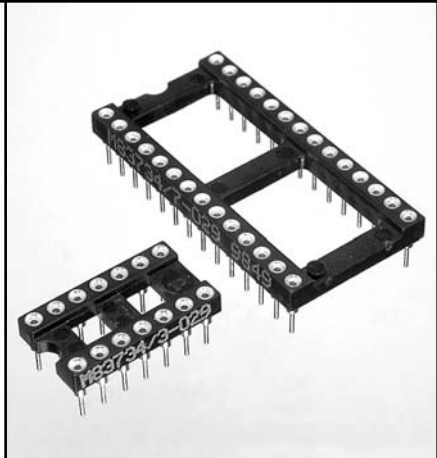

**MILITARY DUAL-IN-LINE SOCKETS**  
**MIL-S-83734 APPROVED**  
**Solder Tail, Open Frame**

Series 110...530

- Sockets are XY stackable.
- Machined outer sleeve with Hi-Rel, BeCu #30 inner contact.
- Socket pins feature closed-entry construction eliminating any solder/flux wicking problems.
- Packaged in tubes compatible with automatic insertion equipment.
- Series 110 use MM #1001 pins. See page 136 for details.
- Insulators are high temperature thermoplastic.

Total number of pins				Quantity per tube	Ordering Information	
	A	B	C		Mill-Max Part Number	Military Part Number
8	10,1	7,62	10,1	50	110-XX-308-41-530000	M83734/2-YYY
14	17,7	7,62	10,1	28	110-XX-314-41-530000	M83734/3-YYY
16	20,3	7,62	10,1	25	110-XX-316-41-530000	M83734/4-YYY
18	22,8	7,62	10,1	22	110-XX-318-41-530000	M83734/5-YYY
20	25,3	7,62	10,1	20	110-XX-320-41-530000	M83734/13-YYY
22	27,8	10,16	12,7	18	110-XX-422-41-530000	M83734/6-YYY
24	30,4	15,24	17,7	16	110-XX-624-41-530000	M83734/8-YYY
28	35,5	15,24	17,7	14	110-XX-628-41-530000	M83734/7-YYY
40	50,8	15,24	17,7	10	110-XX-640-41-530000	M83734/10-YYY
48	60,9	15,24	17,7	8	110-XX-648-41-530000	M83734/14-YYY
64	81,2	22,86	25,3	6	110-XX-964-41-530000	M83734/15-YYY

*For Electrical,  
Mechanical & Environmental  
Data, See pg. 4*

*XX=Plating Code  
See Below*

**SEE PAGE 35 FOR COMPLETE QPL**

SPECIFY MILL-MAX PLATING CODE XX=	33	83	88
FOR MILITARY CODE YYY=	028	029	030
Sleeve (Pin)	0,76µm Au	7,62µm Sn/Pb	7,62µm Sn/Pb
Contact (Clip)	0,76µm Au	0,76µm Au	2,54µm Sn/Pb