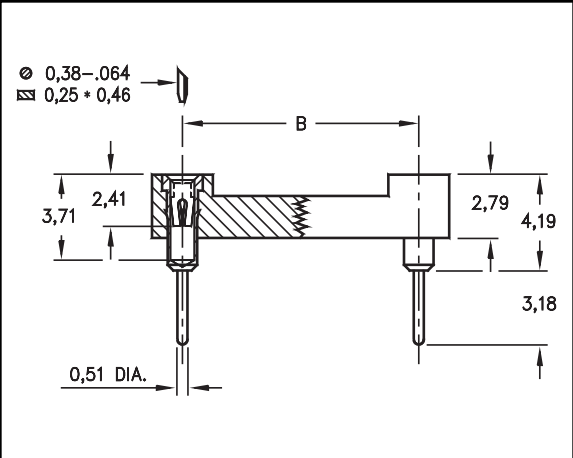

**MILITARY DUAL-IN-LINE SOCKETS**  
**MIL-S-83734 APPROVED**  
**Solder Tail, Open Frame**

Series 110...530

- Sockets are XY stackable.
- Machined outer sleeve with Hi-Rel, BeCu #30 inner contact.
- Socket pins feature closed-entry construction eliminating any solder/flux wicking problems.
- Packaged in tubes compatible with automatic insertion equipment.
- Series 110 use MM #1001 pins. See page 136 for details.
- Insulators are high temperature thermoplastic.

Total number of pins				Quantity per tube	Ordering Information	
	A	B	C		Mill-Max Part Number	Military Part Number
8	10,1	7,62	10,1	50	110-XX-308-41-530000	M83734/2-YYY
14	17,7	7,62	10,1	28	110-XX-314-41-530000	M83734/3-YYY
16	20,3	7,62	10,1	25	110-XX-316-41-530000	M83734/4-YYY
18	22,8	7,62	10,1	22	110-XX-318-41-530000	M83734/5-YYY
20	25,3	7,62	10,1	20	110-XX-320-41-530000	M83734/13-YYY
22	27,8	10,16	12,7	18	110-XX-422-41-530000	M83734/6-YYY
24	30,4	15,24	17,7	16	110-XX-624-41-530000	M83734/8-YYY
28	35,5	15,24	17,7	14	110-XX-628-41-530000	M83734/7-YYY
40	50,8	15,24	17,7	10	110-XX-640-41-530000	M83734/10-YYY
48	60,9	15,24	17,7	8	110-XX-648-41-530000	M83734/14-YYY
64	81,2	22,86	25,3	6	110-XX-964-41-530000	M83734/15-YYY

*For Electrical,  
Mechanical & Environmental  
Data, See pg. 4*

*XX=Plating Code  
See Below*

**SEE PAGE 35 FOR COMPLETE QPL**

SPECIFY MILL-MAX PLATING CODE XX=	33	83	88
FOR MILITARY CODE YYY=	028	029	030
Sleeve (Pin)	0,76µm Au	7,62µm Sn/Pb	7,62µm Sn/Pb
Contact (Clip)	0,76µm Au	0,76µm Au	2,54µm Sn/Pb